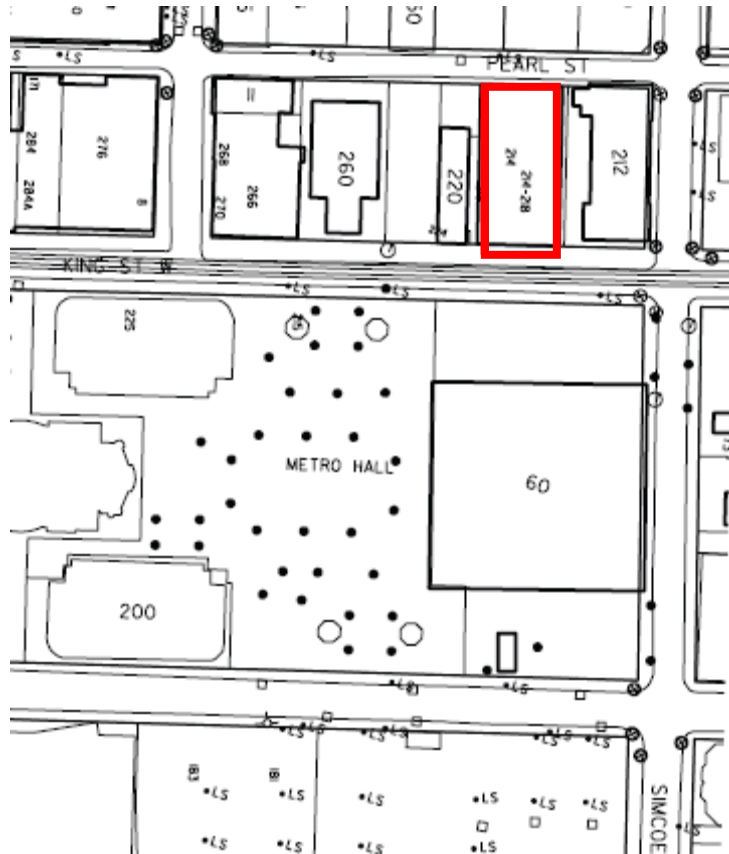

LOCATION MAP AND PHOTOGRAPH: 214 KING STREET WEST ATTACHMENT NO. 10A

**This location map is for information purposes only;
the exact boundaries of the property are not shown**

Principal (south) façade of the Canadian General Electric Building