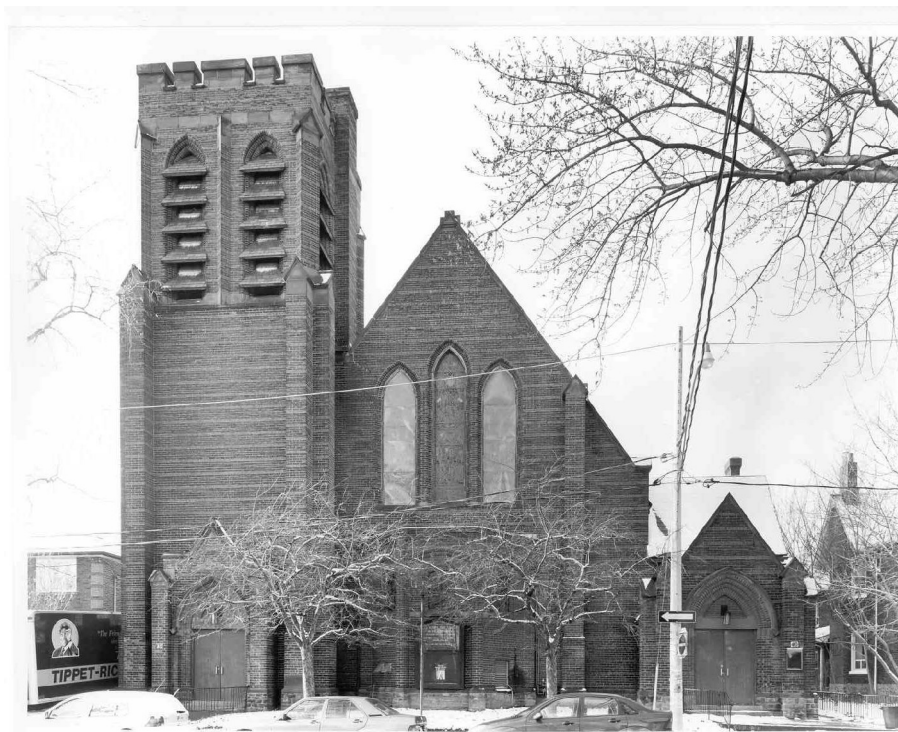

The location of the property at 40 Westmoreland Avenue is indicated by the arrow (This map is for information purposes; the exact boundaries of the property are not shown)

Principal (east) façade of the Church of St. Mary and Virgin and St. Cyprian's