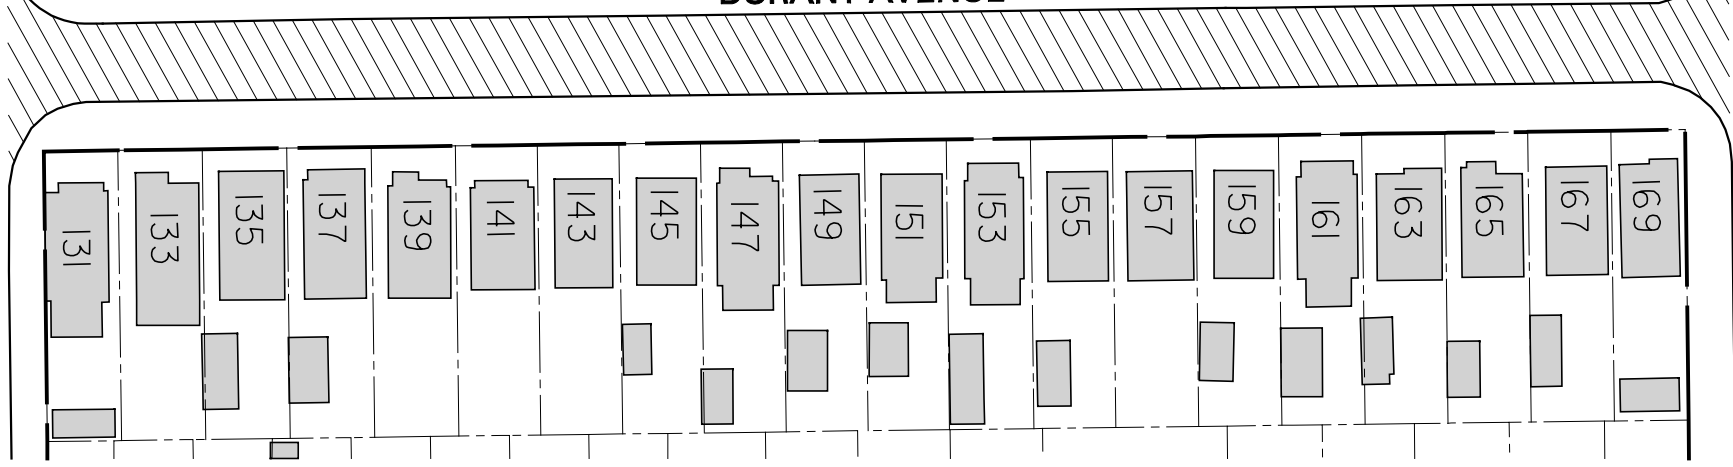

520

DURANT AVENUE

COSBURN AVENUE

PLAINS ROAD

LEGEND

 PROPOSED "NO U-TURN" REGULATION

DURANT AVENUE: COSBURN AVENUE - PLAINS ROAD PROPOSED "NO U-TURN" REGULATION

NOTE:
INFORMATION ON THIS PLAN IS BASED ON OFFICE RECORDS AND IS SUBJECT TO FIELD VERIFICATION.
ALL DIMENSIONS ARE APPROXIMATE.