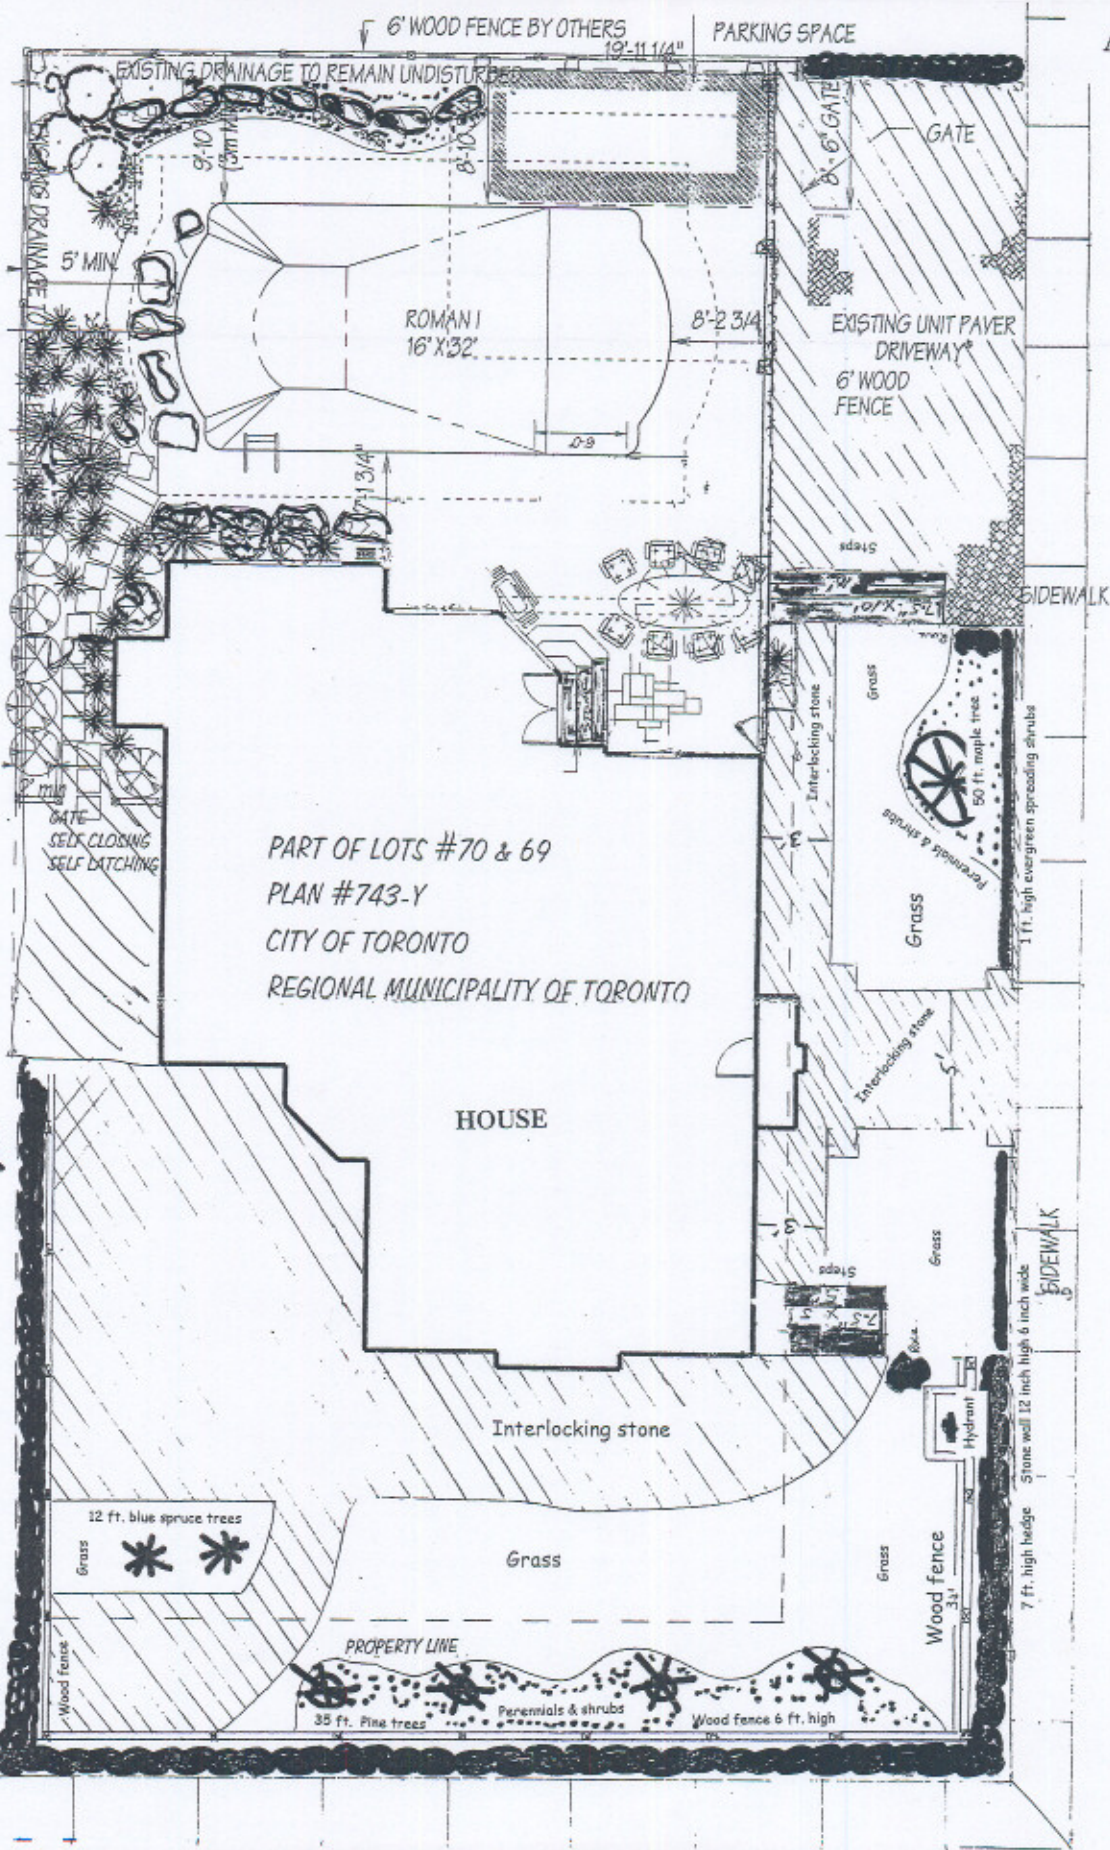

LEGEND 84 Duggan Ave. site Plan

-  35 ft. Pine trees
-  12 ft. blue spruce trees
-  7 ft. high hedge
-  1 ft. high evergreen spreading shrubs

Oriole Parkway

Duggan Ave.