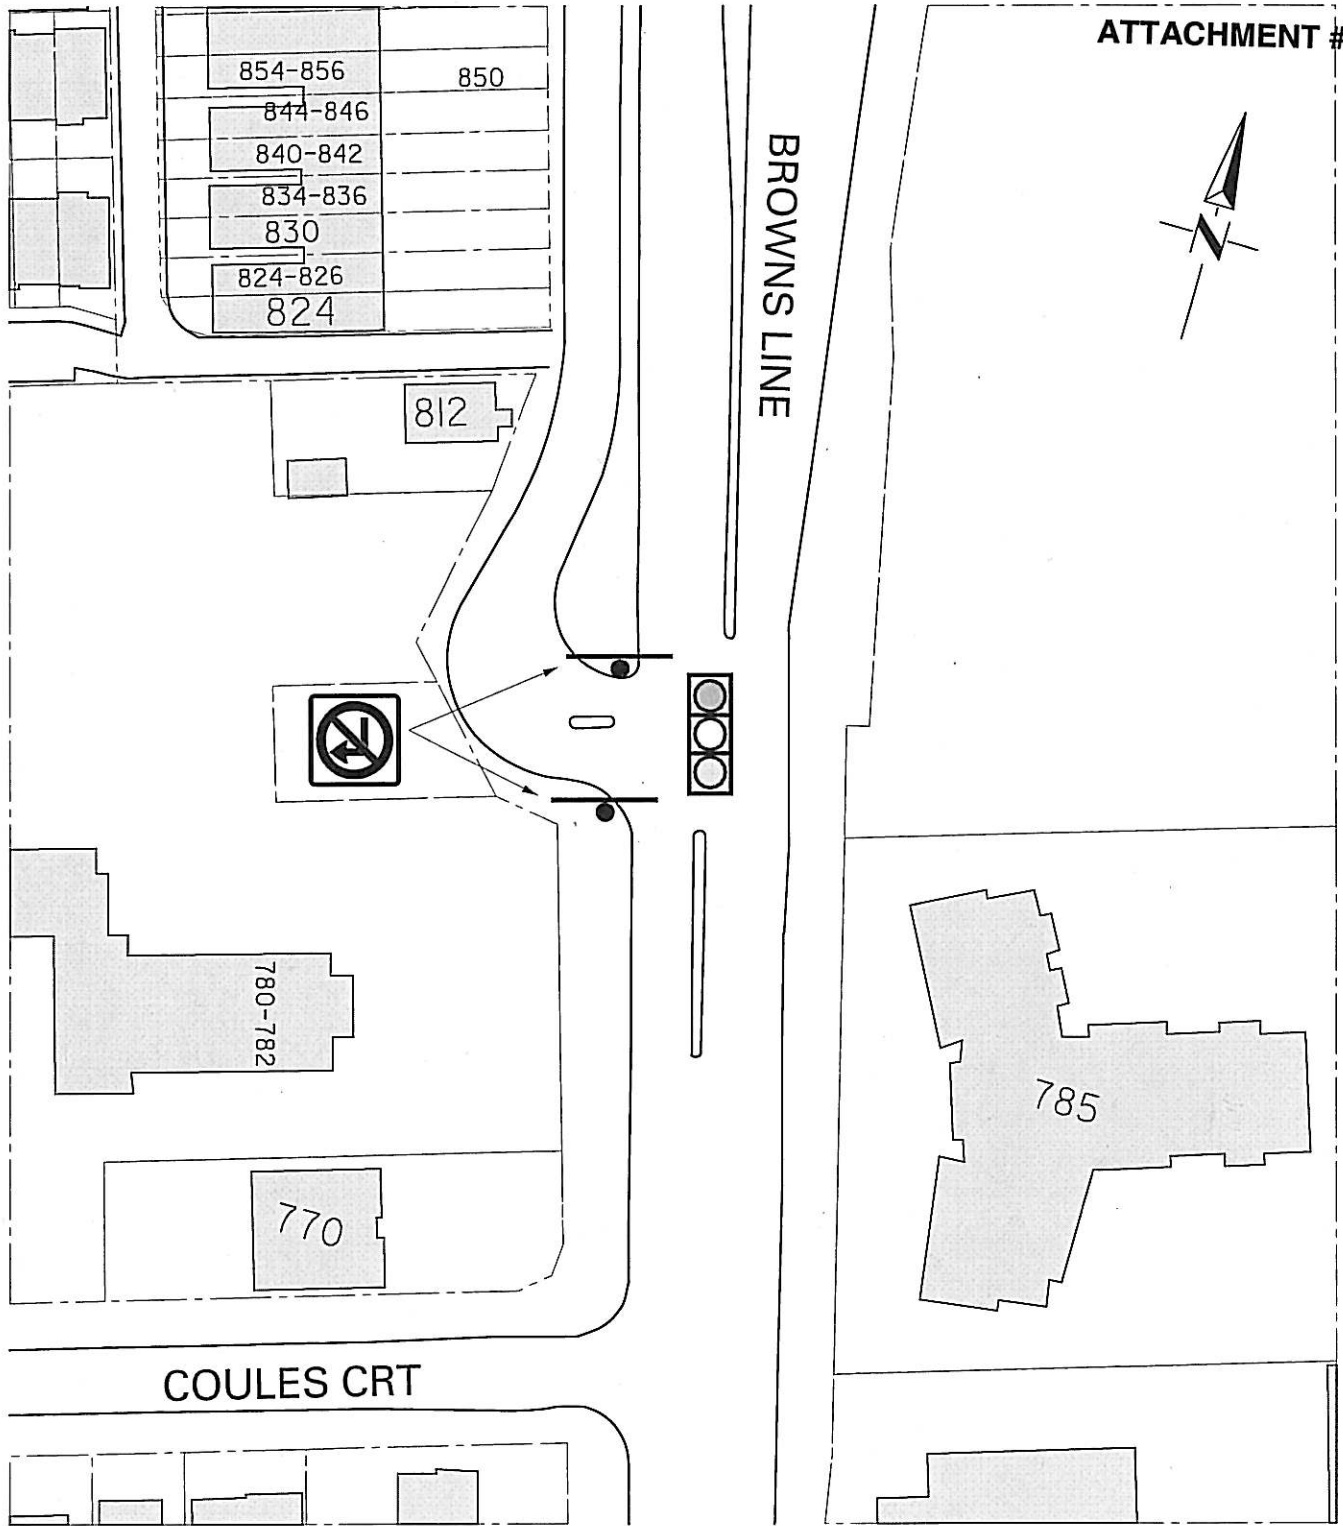

HWY.427 SOUTHBOUND OFF-RAMP AND BROWNS LINE
LOCATION PLAN

LEGEND

EXISTING RIGHT TURN PROHIBITION TO BE REMOVED

HWY.427 SOUTHBOUND OFF-RAMP AND BROWNS LINE
PROPOSED TURN PROHIBITION AMENDMENT