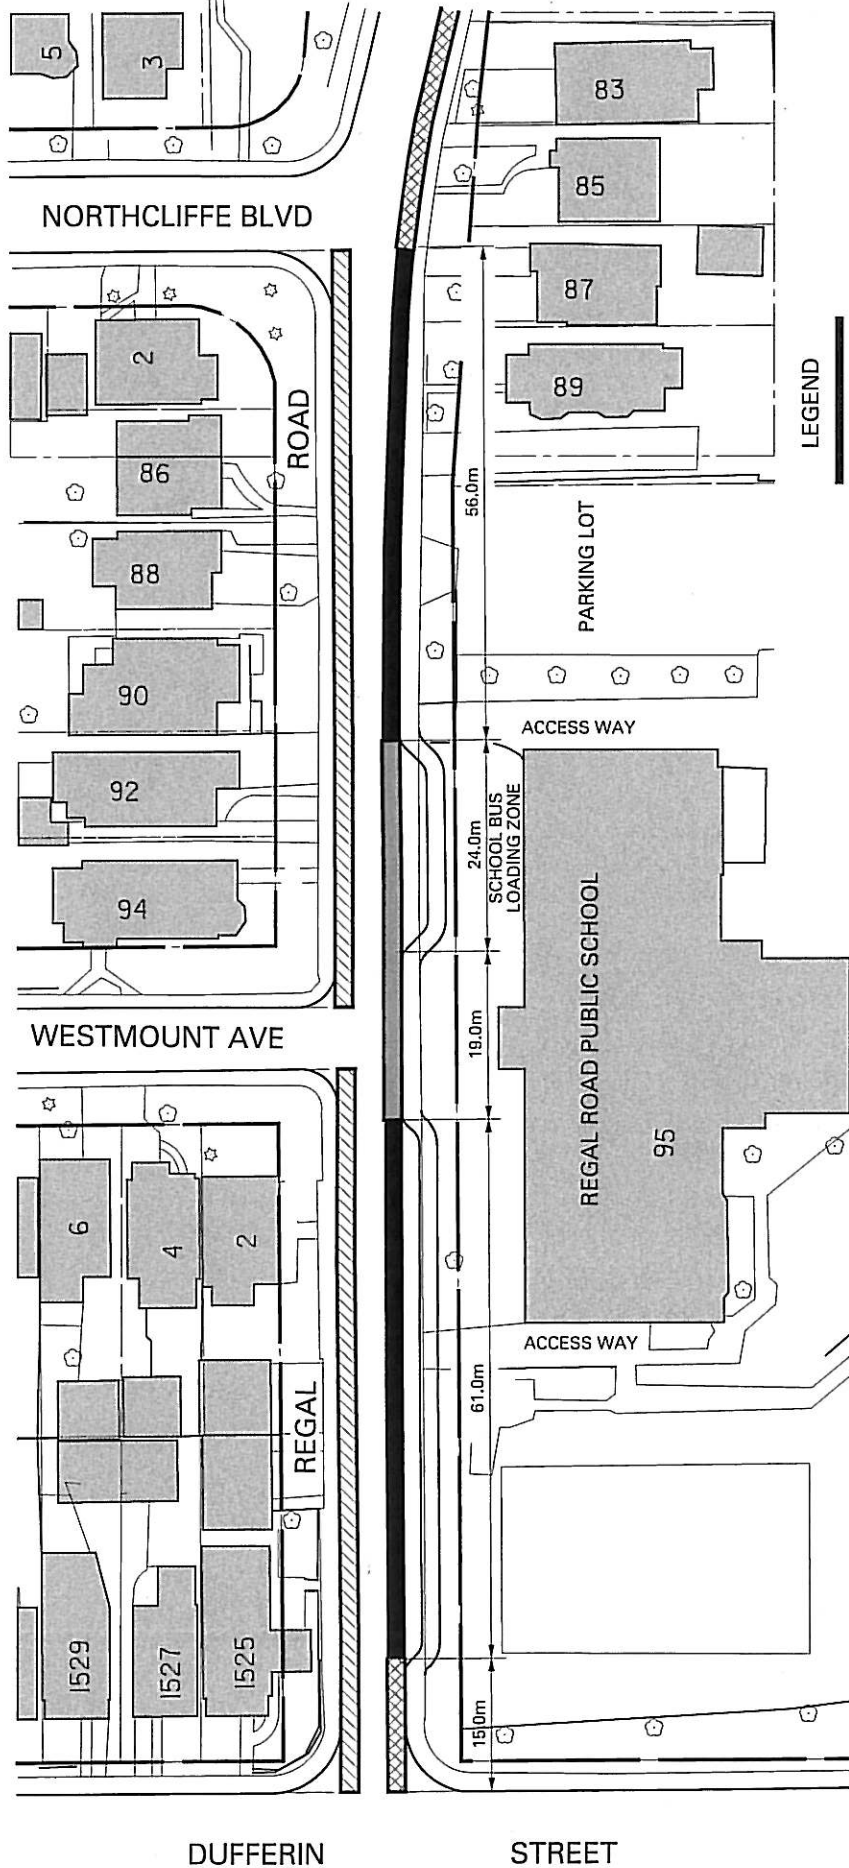

LEGEND

PERMIT PARKING 12:01am - 7:00am &
NO STANDING 8:30am - 6:00pm AREA

NO PARKING ANYTIME AREA

PICK-UP / DROP-OFF AREA - 10 MIN PARKING MAX.
7:00am - 6:00pm, MON - FRI. NO PARKING AT OTHER
TIMES.

REGAL ROAD
DUFFERIN STREET - NORTHCLIFFE BOULEVARD
EXISTING PARKING REGULATIONS

LEGEND

-  EXISTING PERMIT PARKING 12:01am - 7:00am & PROPOSED NO STOPPING 8:30am - 6:00pm AREA
-  EXISTING NO PARKING ANYTIME AREA
-  PICK-UP / DROP-OFF AREA - 10 MIN PARKING MAX. 7:00am - 6:00pm, MON - FRI. NO PARKING AT OTHER TIMES.
-  PROPOSED NO STOPPING ANYTIME AREA

REGAL ROAD
DUFFERIN STREET - NORTHCLIFFE BOULEVARD
PROPOSED PARKING REGULATION AMENDMENTS