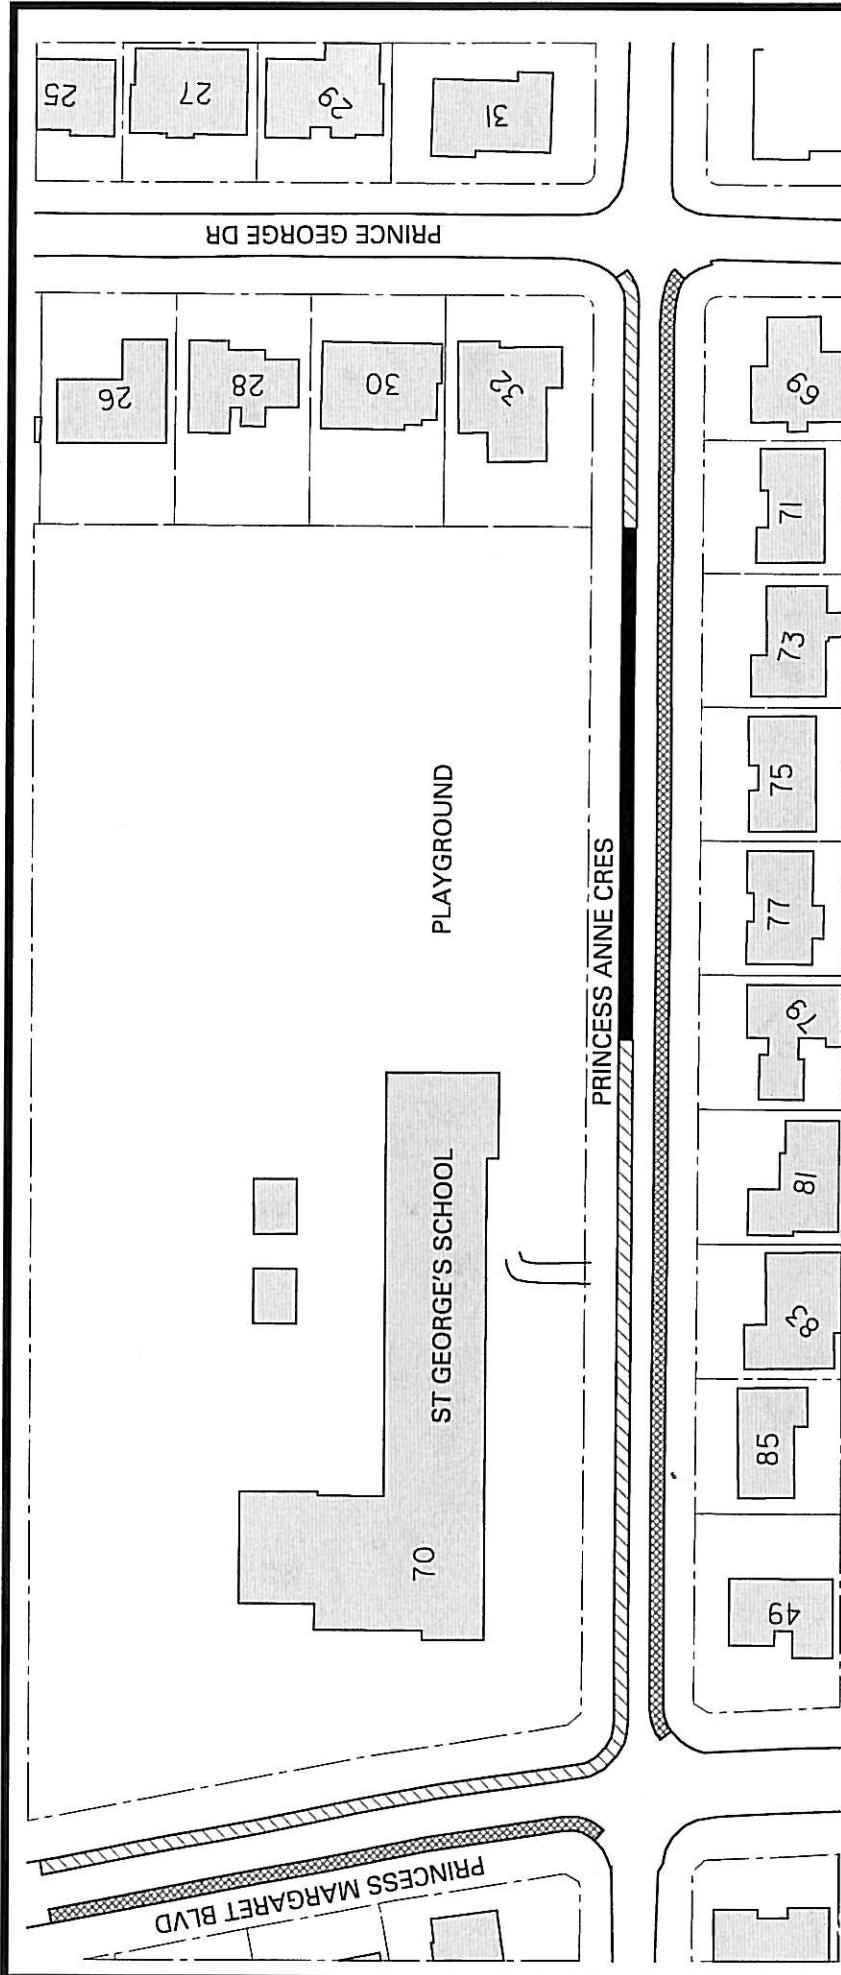

ATTACHMENT #1

LEGEND

-  NO PARKING 8:00am - 5:00pm, MON. - FRI.
-  NO STOPPING 8:00am - 5:00pm, MON. - FRI.
-  EXISTING NO PARKING 8:00am - 5:00pm MON. - FRI.
PROPOSED MAX. 10 MINUTE PARKING, 8:00am - 5:00pm, MON. - FRI.

PRINCESS ANNE CRES. PRINCESS MARGARET BLVD. - PRINCE GEORGE DR. PROPOSED PARKING REGULATION AMENDMENTS