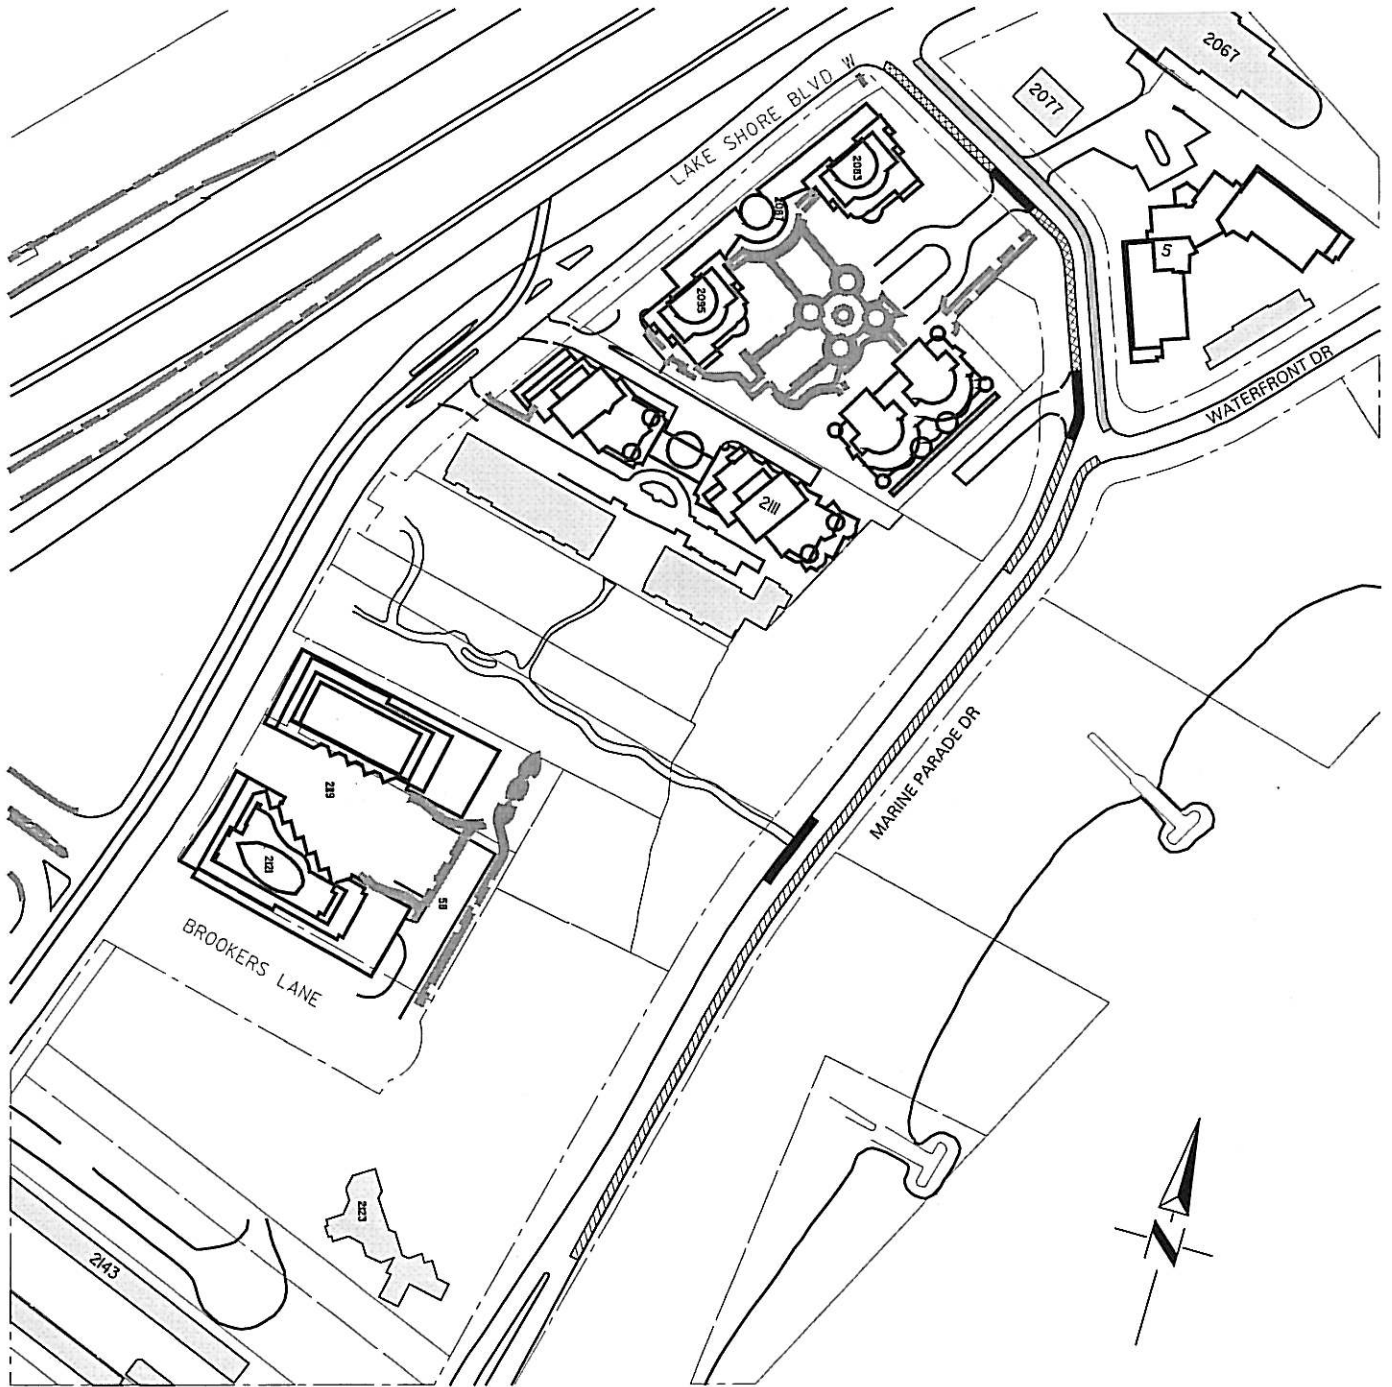

THE QUEENSWAY

F G GARDINER EXPY

LAKE SHORE BLVD W
PARADE DR

PALACE PIER CRT

WATERFRONT DR

BROOKERS
LANE

LAKE SHORE BLVD W

MARINE PARADE DR

LEGEND

TRAFFIC CONTROL SIGNAL

STOP CONTROL

HUMBER BAY PARK EAST

MARINE PARADE DRIVE

PARKING REGULATION AMENDMENTS - AREA MAP

LEGEND

-  EXISTING (TO BE BY-LAWED) NO PARKING ANYTIME
-  EXISTING NO PARKING ANYTIME (TO REMAIN)
-  PROPOSED NO PARKING ANYTIME
-  PROPOSED 2 HOUR PARKING ANYTIME

**MARINE PARADE DRIVE
PARKING REGULATION AMENDMENTS**