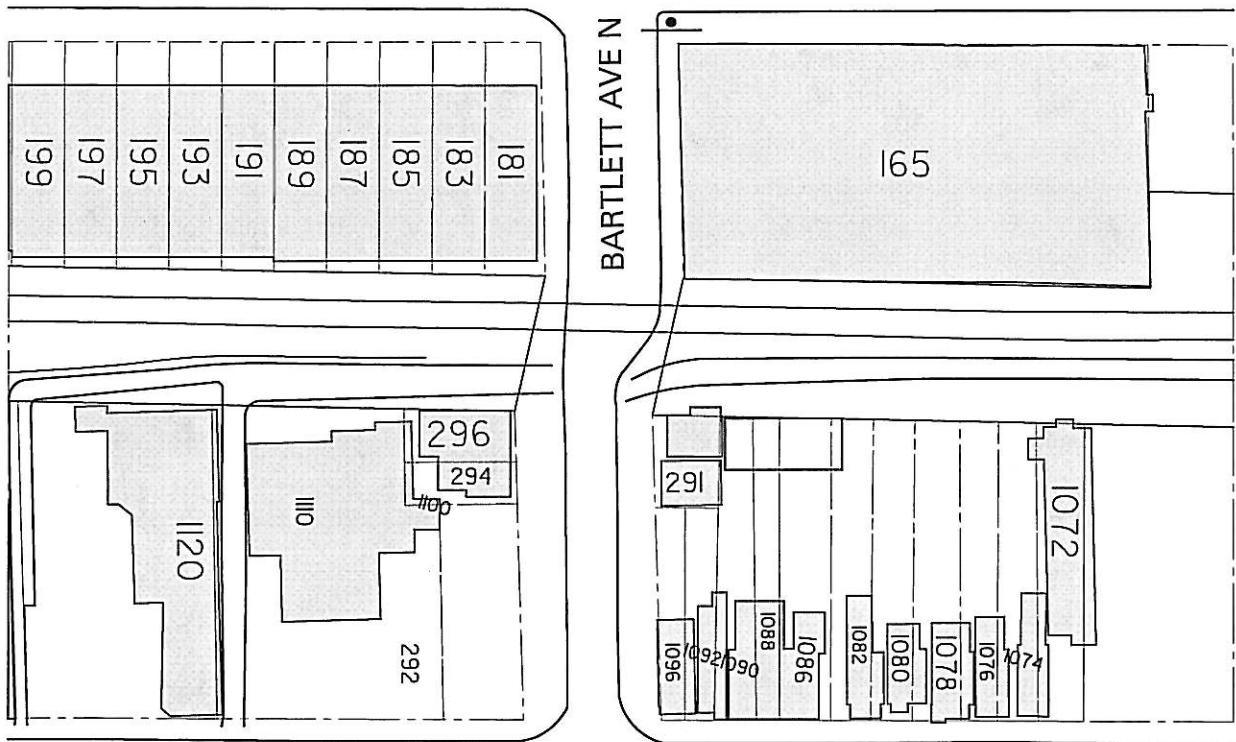

GEARY AVE

DUPONT ST

LEGEND

PROPOSED STOP SIGN

EXISTING STOP SIGN

**BARTLETT AVE. N. AND GEARY AVE.
PROPOSED STOP CONTROL**