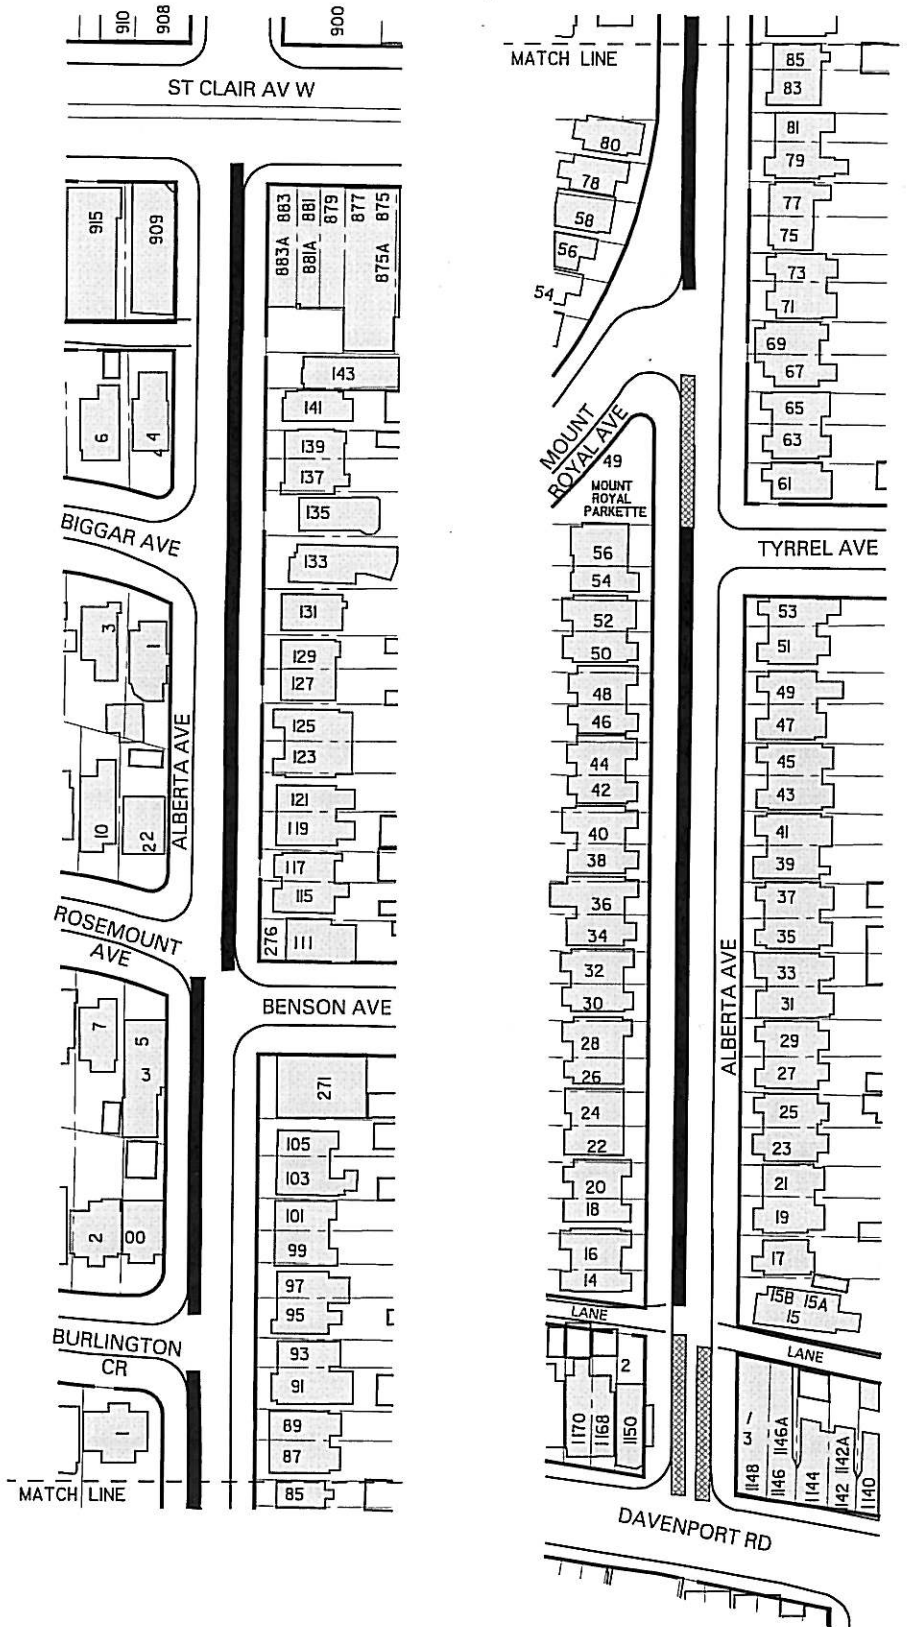

ALBERTA AVE.: ST. CLAIR AV. W. - DAVENPORT RD. EXISTING PARKING REGULATIONS

NOTE:

ALTERNATE SIDE PARKING IN EFFECT FROM APRIL 1 TO NOVEMBER 30.

LEGEND

- NO PARKING ANYTIME
- NO PARKING ANYTIME, FROM DEC. 1 OF ONE YEAR TO MAR. 31 OF THE NEXT FOLLOWING YEAR INCLUSIVE

ALBERTA AVE.: ST. CLAIR AV. W. - DAVENPORT RD. PROPOSED PARKING REGULATIONS

NOTE:

ALTERNATE SIDE PARKING IN EFFECT FROM APRIL 1 TO NOVEMBER 30.

LEGEND

NO PARKING ANYTIME

NO PARKING ANYTIME, FROM DEC. 1 OF ONE YEAR TO MAR. 31 OF THE NEXT FOLLOWING YEAR INCLUSIVE