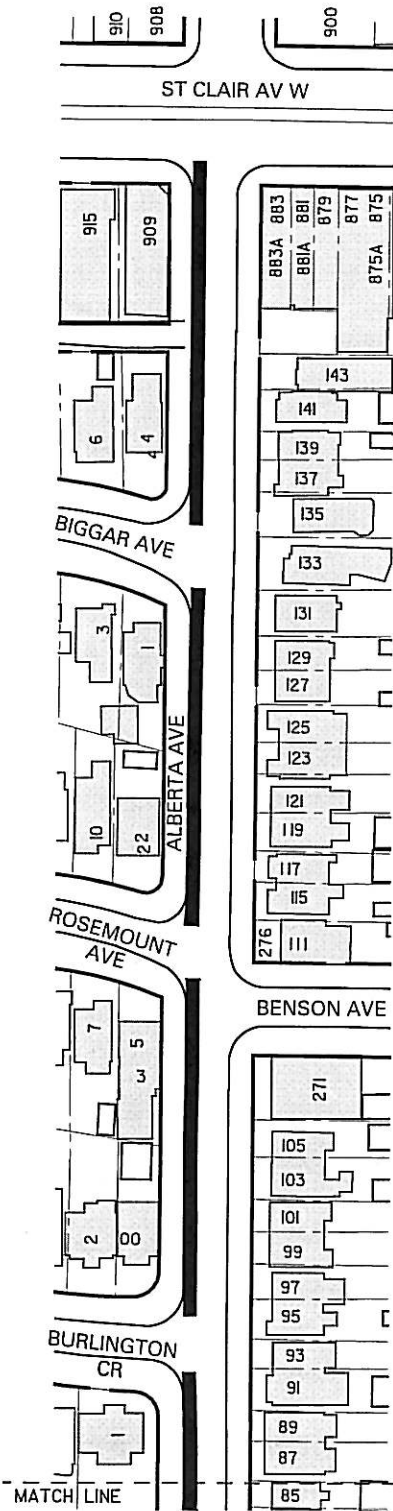

ALBERTA AVE.: ST. CLAIR AV. W. - DAVENPORT RD. EXISTING PARKING REGULATIONS

NOTE:

ALTERNATE SIDE PARKING IN EFFECT FROM APRIL 1 TO NOVEMBER 30.

LEGEND

- NO PARKING ANYTIME
- NO PARKING ANYTIME, FROM DEC. 1 OF ONE YEAR TO MAR. 31 OF THE NEXT FOLLOWING YEAR INCLUSIVE

ALBERTA AVE.: ST. CLAIR AV. W. - DAVENPORT RD. PROPOSED PARKING REGULATIONS

NOTE:

ALTERNATE SIDE PARKING IN EFFECT FROM APRIL 1 TO NOVEMBER 30.

LEGEND

NO PARKING ANYTIME

NO PARKING ANYTIME, FROM DEC. 1 OF ONE YEAR TO MAR. 31 OF THE NEXT FOLLOWING YEAR INCLUSIVE