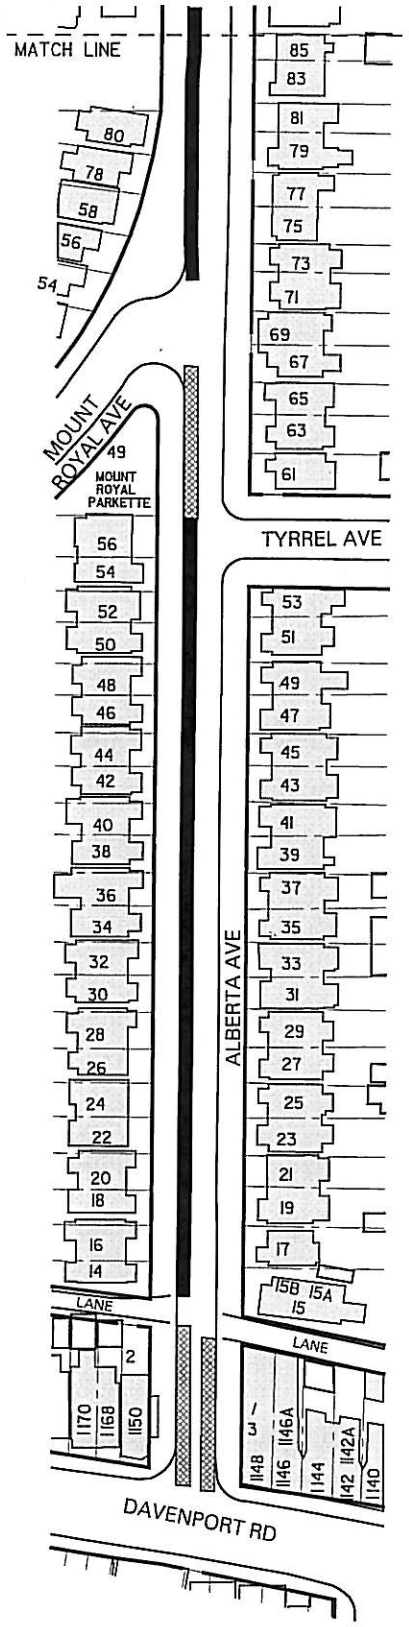

ALBERTA AVE.: ST. CLAIR AV. W. - DAVENPORT RD. EXISTING PARKING REGULATIONS

NOTE:

ALTERNATE SIDE PARKING IN EFFECT FROM APRIL 1 TO NOVEMBER 30.

LEGEND

- NO PARKING ANYTIME
- NO PARKING ANYTIME, FROM DEC. 1 OF ONE YEAR TO MAR. 31 OF THE NEXT FOLLOWING YEAR INCLUSIVE

ALBERTA AVE.: ST. CLAIR AV. W. - DAVENPORT RD. PROPOSED PARKING REGULATIONS

NOTE:

ALTERNATE SIDE PARKING IN EFFECT FROM APRIL 1 TO NOVEMBER 30.

LEGEND

NO PARKING ANYTIME

NO PARKING ANYTIME, FROM DEC. 1 OF ONE YEAR TO MAR. 31 OF THE NEXT FOLLOWING YEAR INCLUSIVE