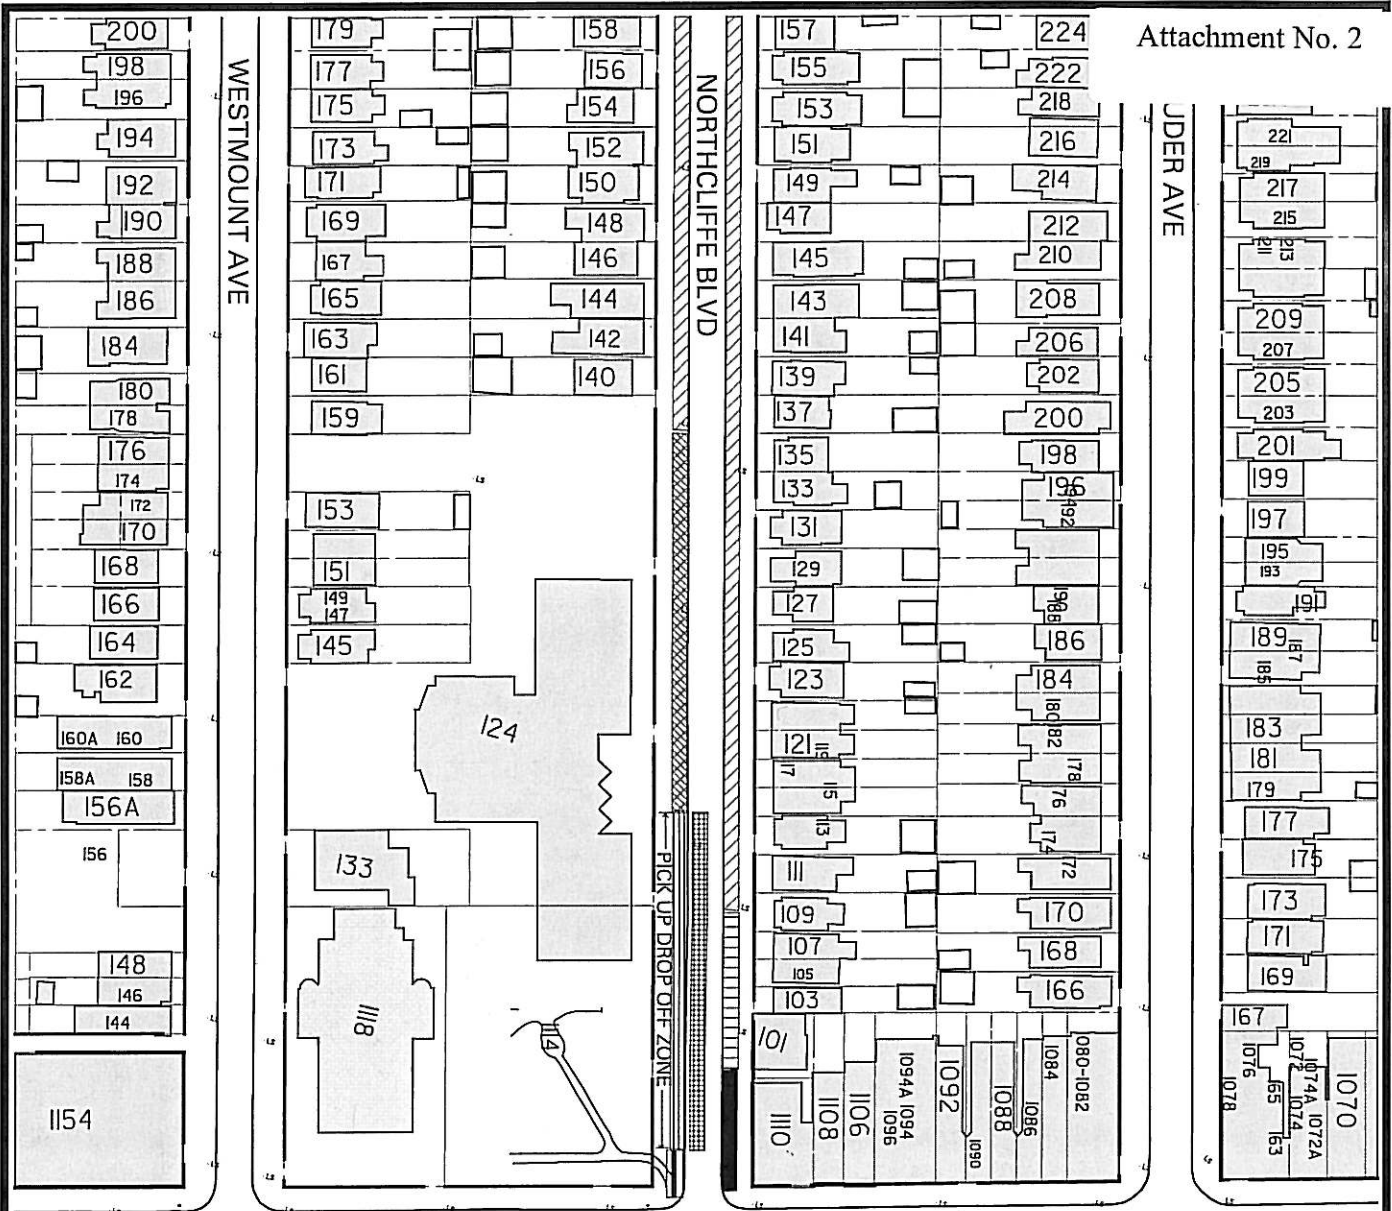

EXISTING TRAFFIC REGULATIONS

-  PERMIT PARKING 12:00 MIDNIGHT TO 6:00 A.M.
-  NO STOPPING ANYTIME
-  PERMIT PARKING 12:01 A.M. TO 7:00 A.M., NO PARKING 8:00 A.M. TO 5:00 P.M. MON TO FRI
-  NO PARKING ANYTIME

NORTHCLIFFE BLVD NORTH OF ST. CLAIR AVE W PARKING REGULATIONS AMENDMENT

PROPOSED TRAFFIC REGULATIONS

-  10 MIN PARKING 7:30 A.M. TO 9:00 A.M., 11:30 A.M. TO 1:00 P.M., 3:30 P.M. TO 6:00 P.M. MON TO FRI
-  NO PARKING 9:01 A.M. TO 11:29 A.M., 1:01 P.M. TO 3:29 P.M., 6:01 P.M. TO 7:29 A.M. MON TO FRI AT ALL TIMES SAT AND SUN
-  NO STANDING ANYTIME (15 meter from St.Clair Ave W)

NORTHCLIFFE BLVD NORTH OF ST.CLAIR AVE W