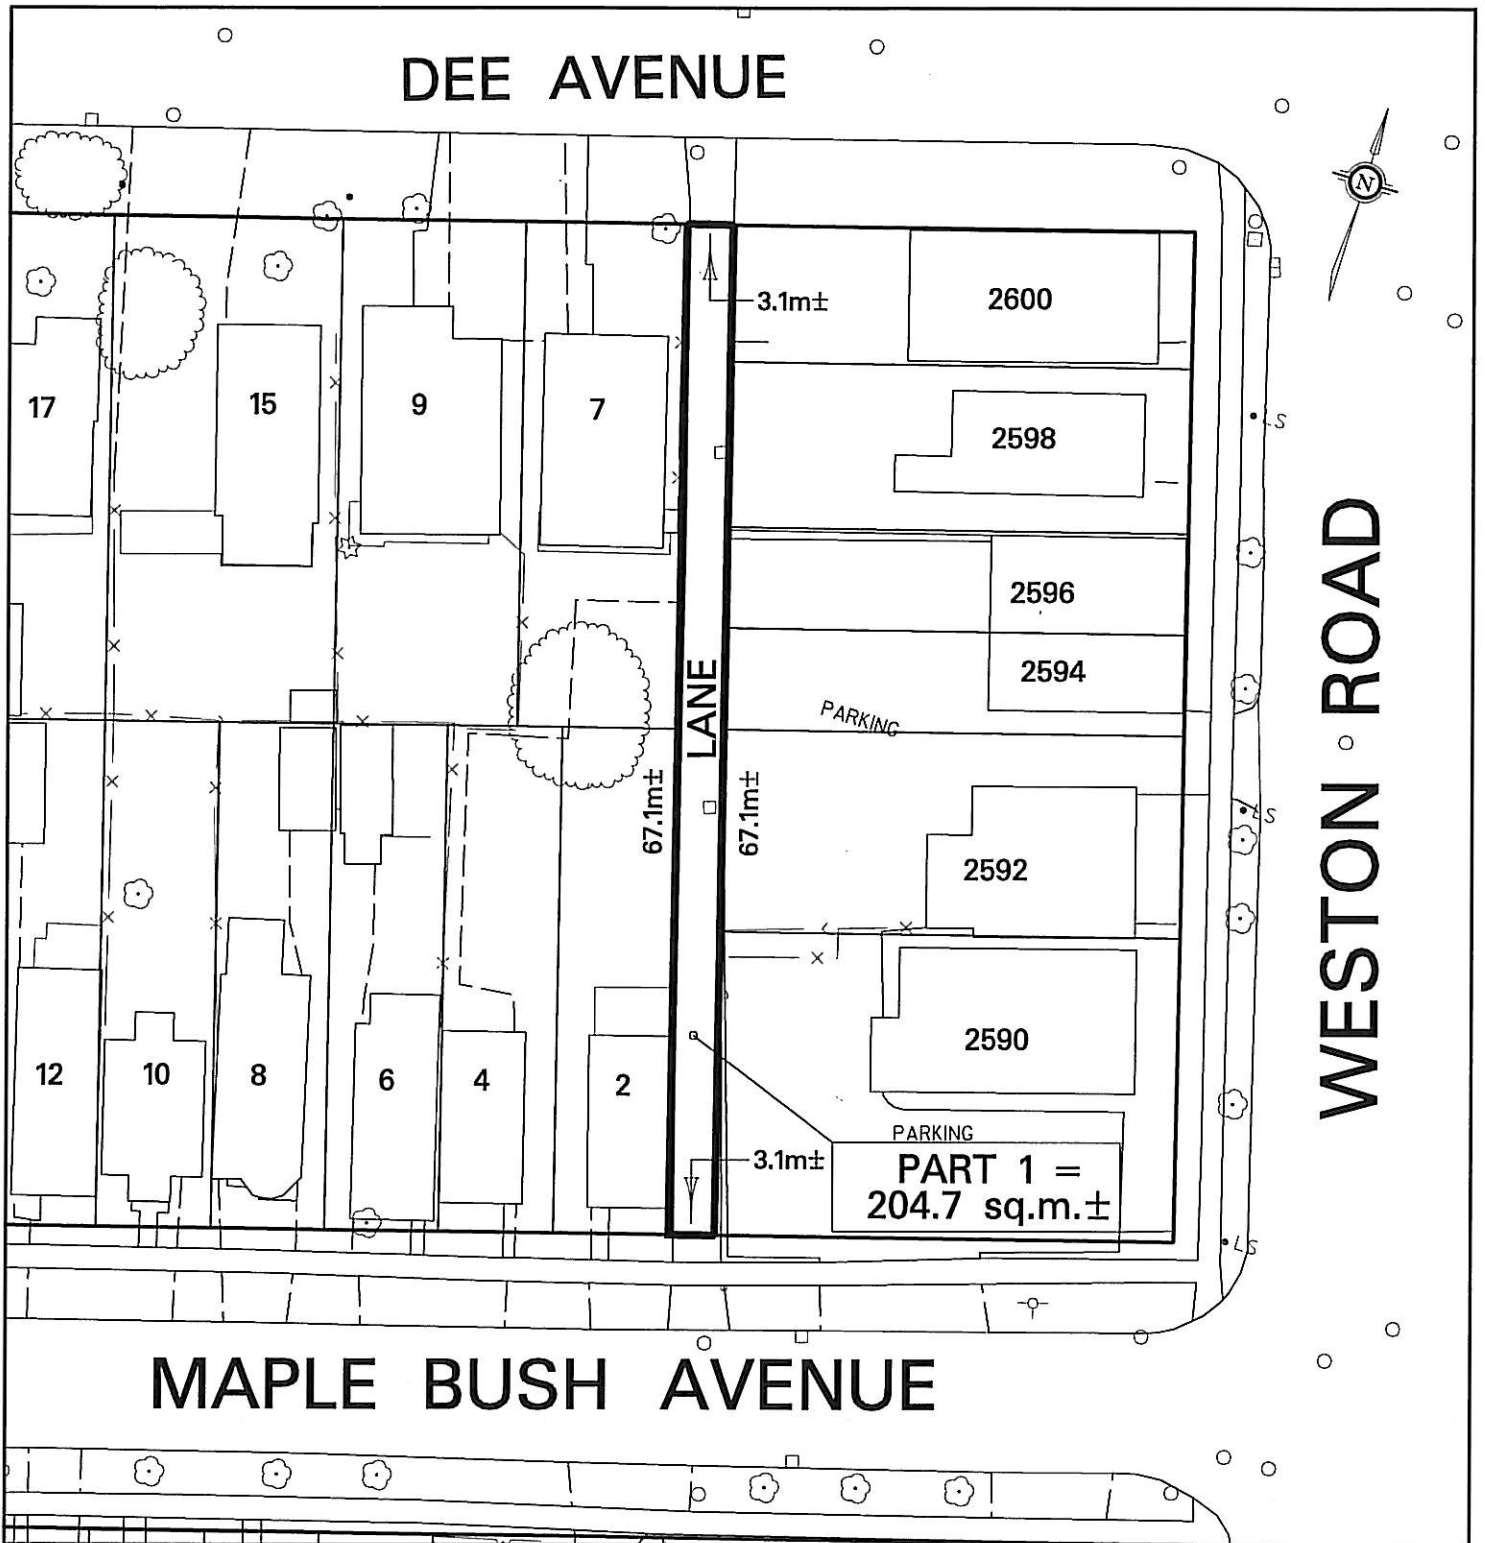

DEE AVENUE

WESTON ROAD

MAPLE BUSH AVENUE

PROPERTY INFORMATION SHEET

SKETCH SHOWING PUBLIC LANE WEST OF WESTON ROAD EXTENDING BETWEEN MAPLE BUSH AVENUE AND DEE AVENUE

TORONTO

TECHNICAL SERVICES DIVISION
SURVEY & MAPPING SERVICES

NOTE:
THIS SKETCH HAS
BEEN COMPILED
FROM OFFICE RECORD.

CHECK BY JOHN HOUSE
PREPARED BY: DWAYNE PITT

WARD 11 - YORK SOUTH-WESTON
DATE: OCTOBER 02, 2008

SKETCH No. PS-2008-128

Public lane between Dee Ave and Maple Bush Ave, looking south from the Dee Ave entrance to the lane. Photo taken by A Smithies at 1p.m. on Wed 6 Aug 08.

Looking north from Maple Bush Ave along the public lane. Photo taken by A Smithies at 1 p.m. on Wed 6 Aug 08.