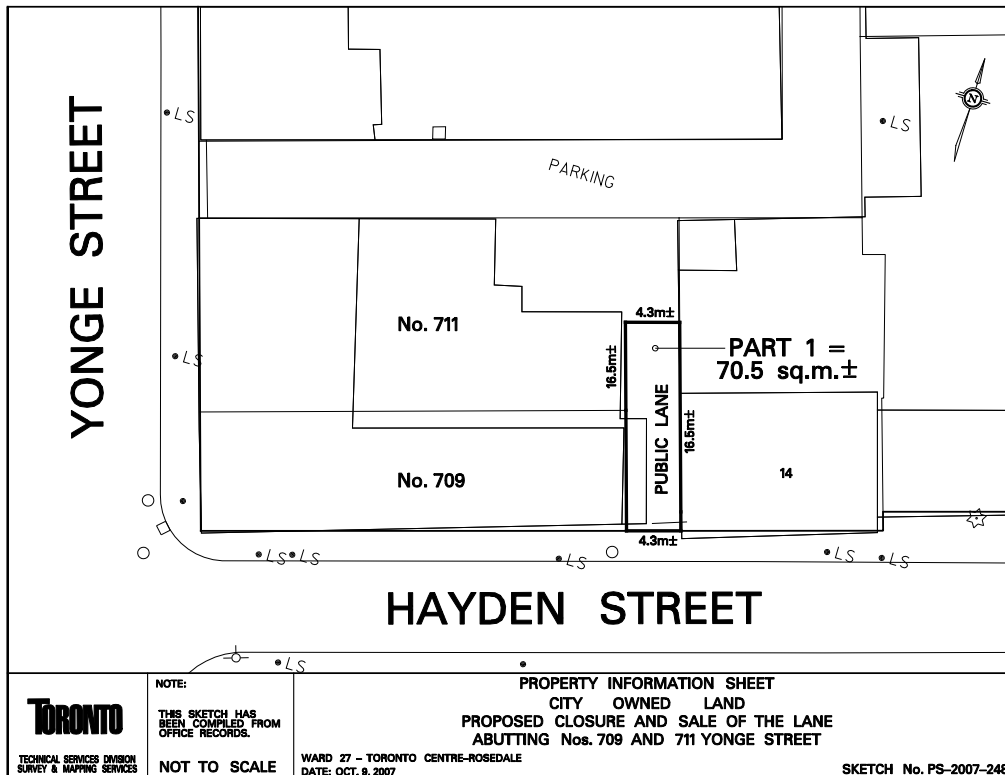

Appendix "B"  
 Site Map and Sketch No. PS-2007-248

Closure and Sale of Public Lane at Rear of Nos. 709 and 711 Yonge Street