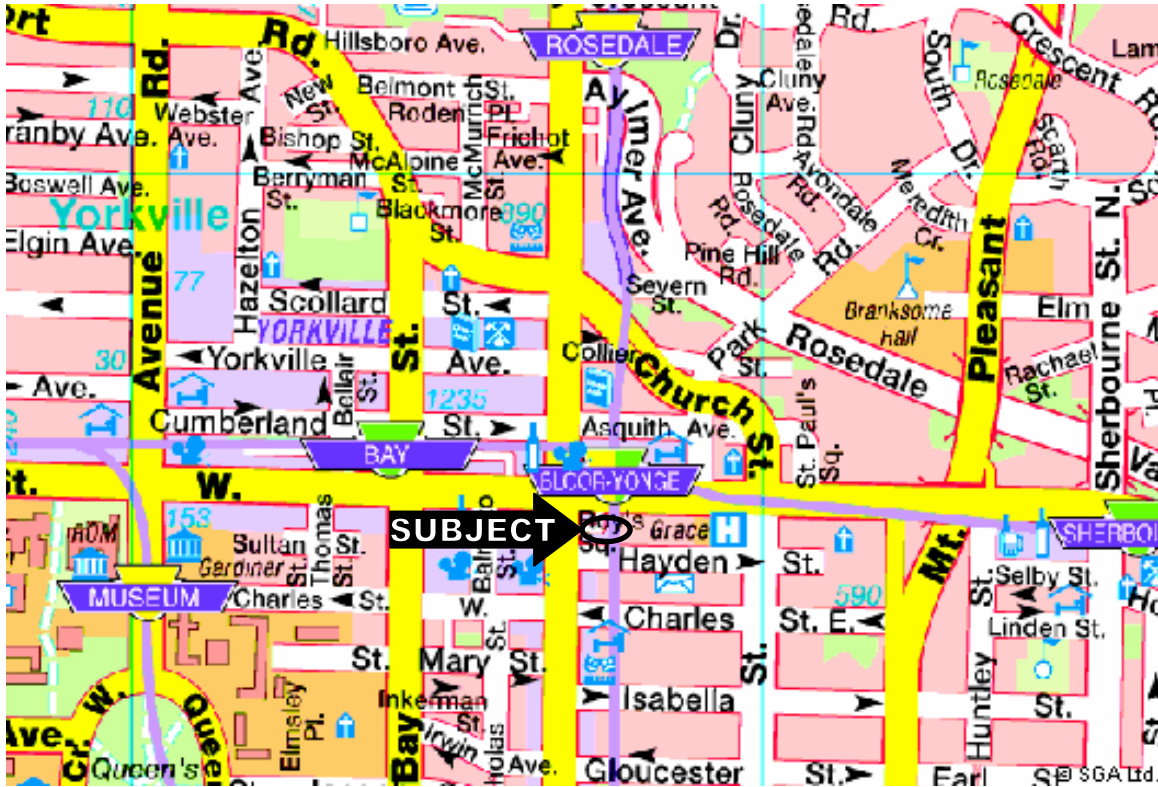

Appendix "B"  
 Site Map and Sketch No. PS-2007-248

Closure and Sale of Public Lane at Rear of Nos. 709 and 711 Yonge Street