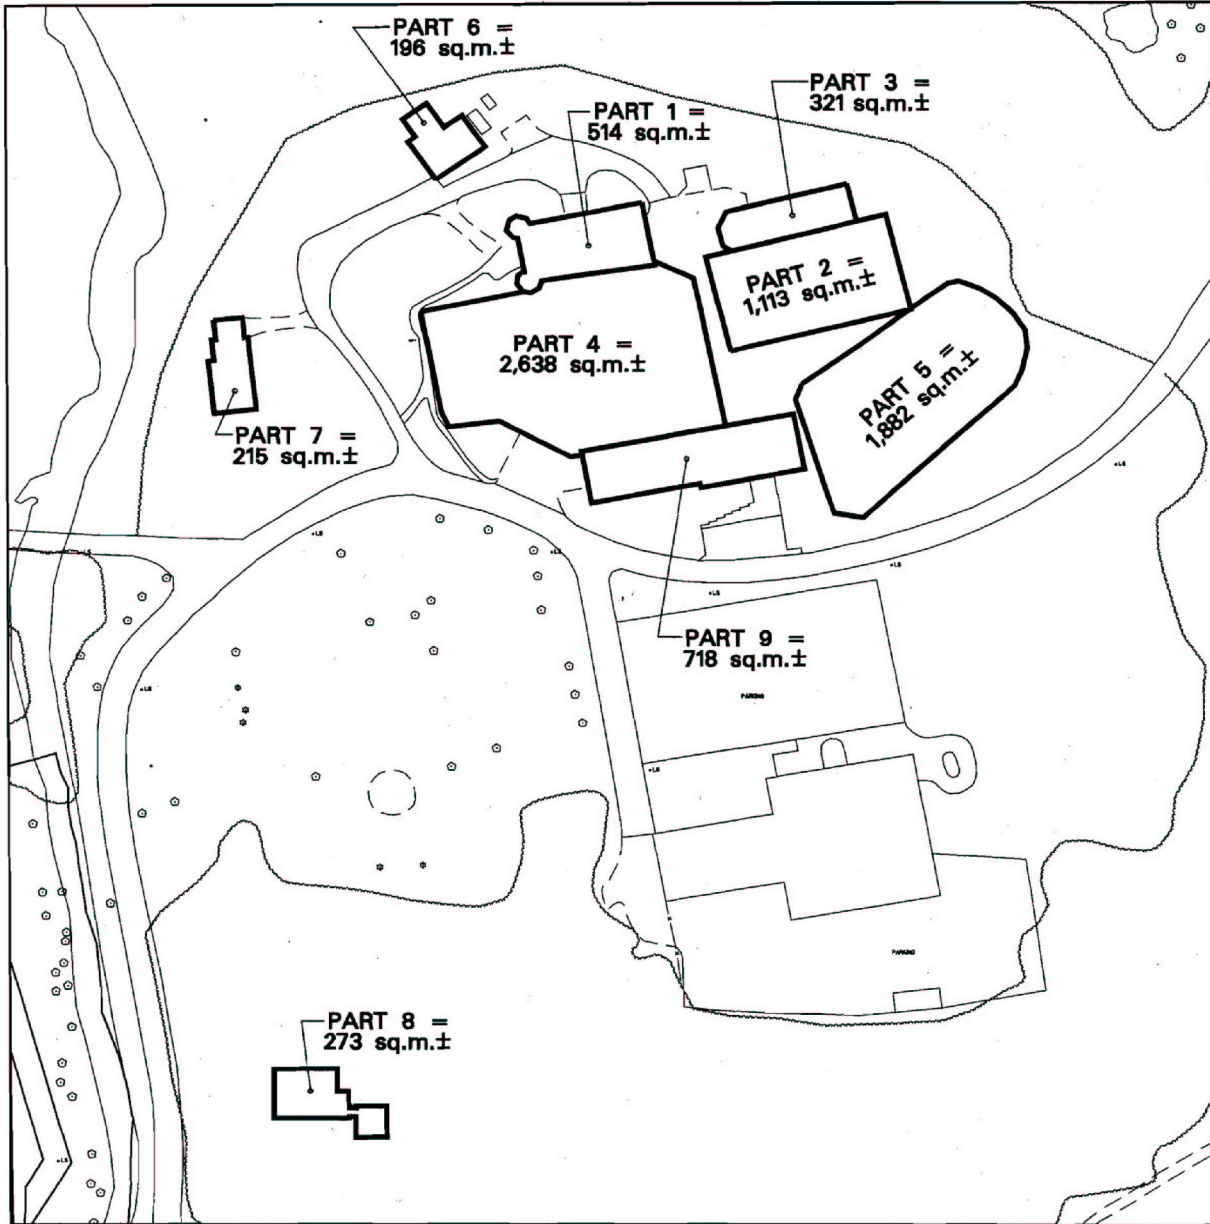

APPENDIX "A"
SKETCH OF PREMESIS

<p>Toronto TECHNICAL SERVICES DIVISION SURVEY & MAPPING SERVICES</p>	<p>PROPERTY INFORMATION SHEET</p>
<p>NOTE: THIS SKETCH HAS BEEN COMPILED FROM OFFICE RECORDS. NOT TO SCALE</p>	<p>CITY OWNED LAND No. 1132 LESLIE STREET - [REDACTED] [REDACTED] STABLE PREMISES WITHIN SUNNYBROOK PARK WARD 25 - DON VALLEY WEST DATE: AUG. 23, 2007 SKETCH No. PS-2007-214</p>