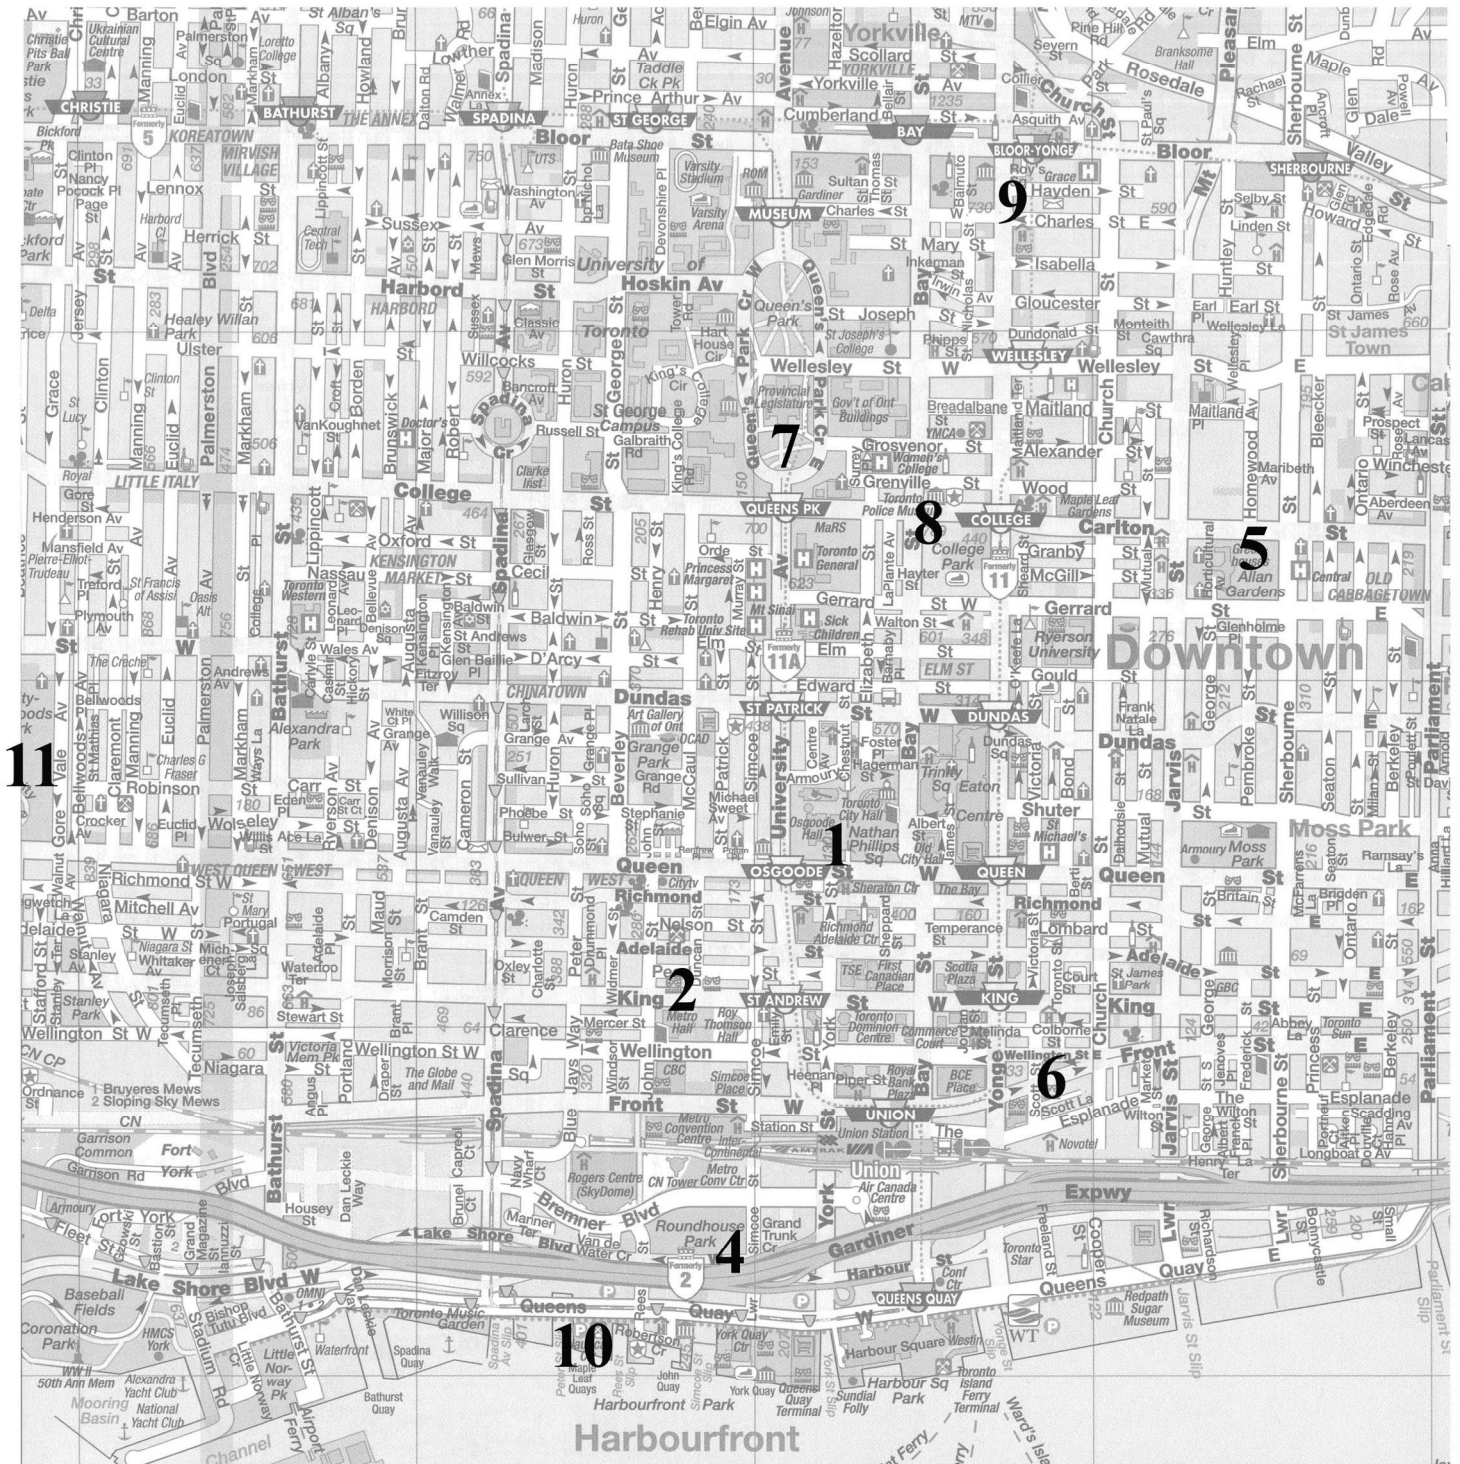

Attachment C Proposed Vendor Locations

Legend

- | | |
|-------------------------------------|----------------------|
| 1 Nathan Phillips Square | 7 Queen's Park |
| 2 Metro Hall | 8 College Park |
| 3 Mel Lastman Square
(not shown) | 9 George Hislop |
| 4 Roundhouse | 10 HTO |
| 5 Allan Gardens | 11 Trinity-Bellwoods |
| 6 Berczy Park | |