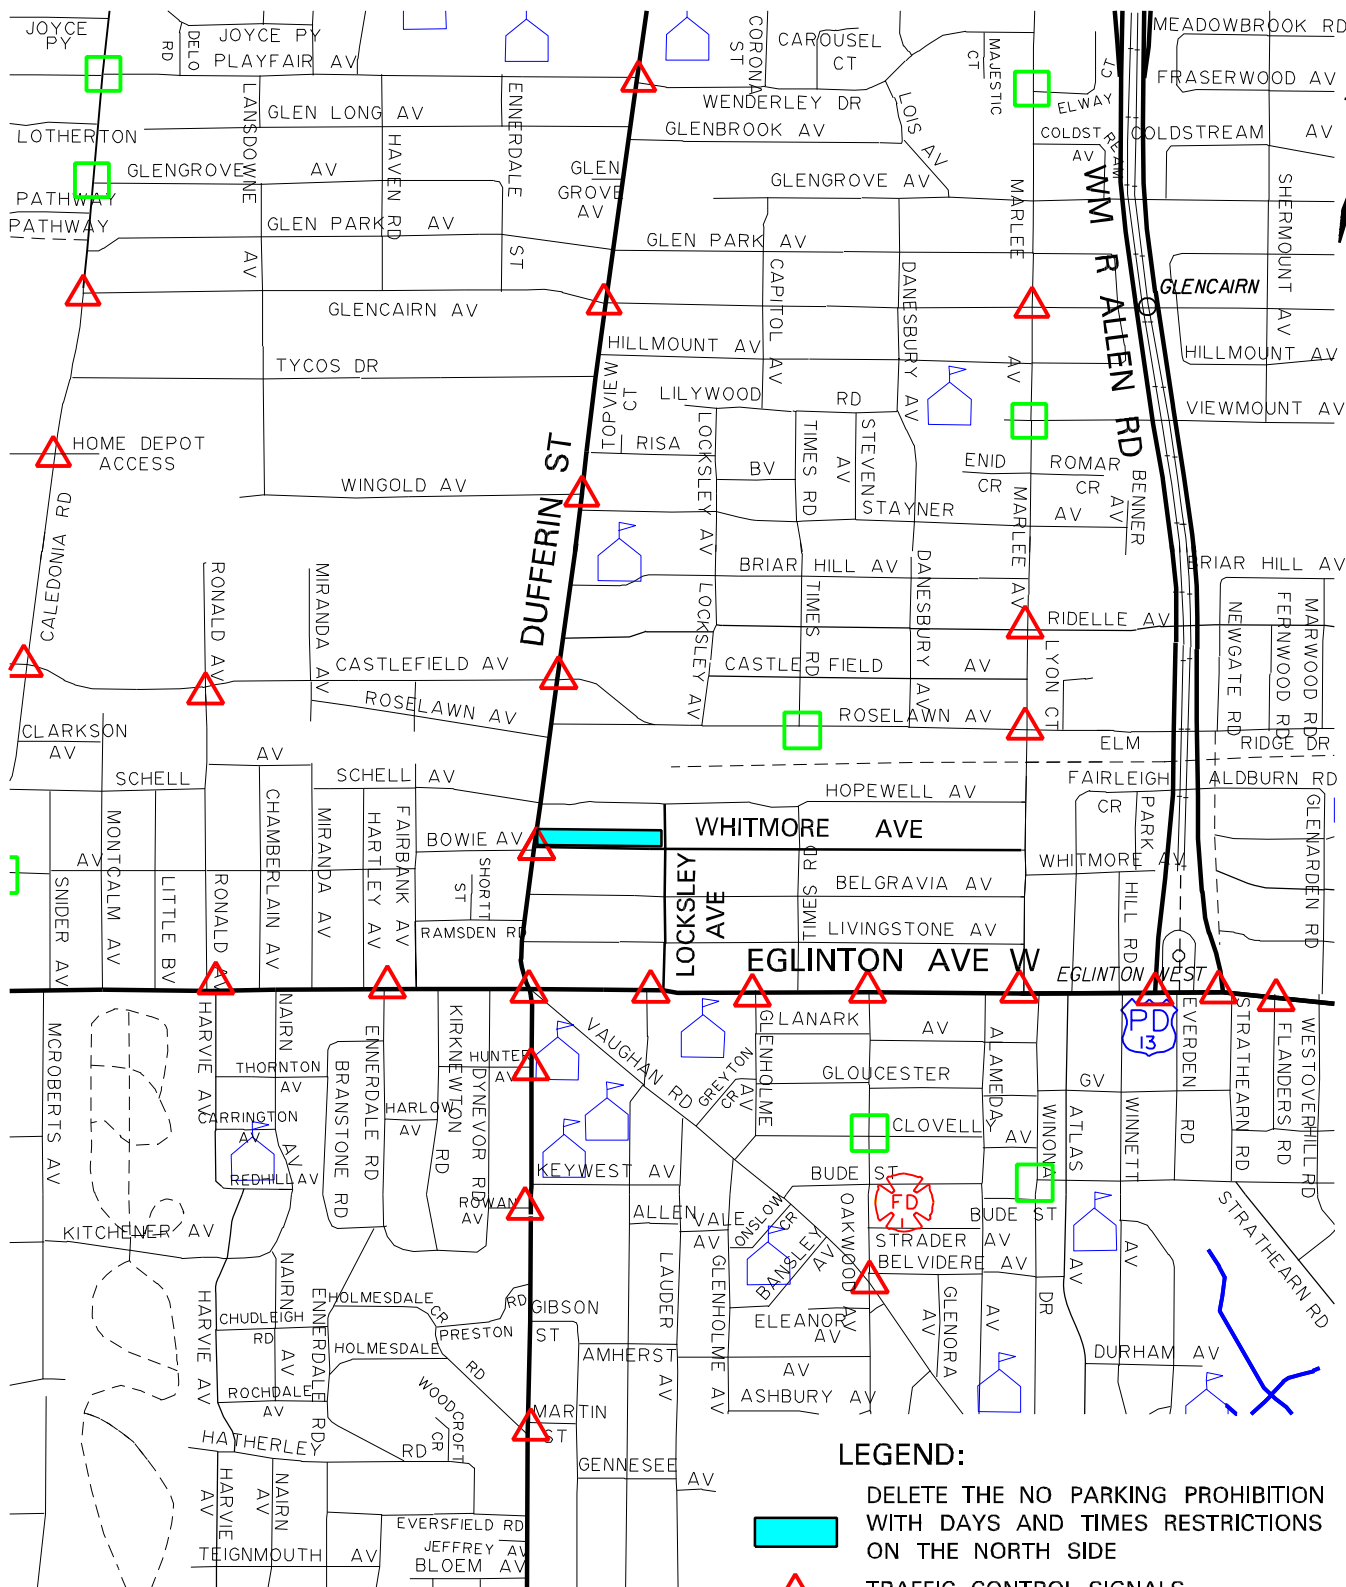

ny08037\_map

LOCATION  
 WHITMORE AVENUE FROM  
 DUFFERIN STREET TO LOCKSLEY AVENUE

PARKING REGULATION AMENDMENT