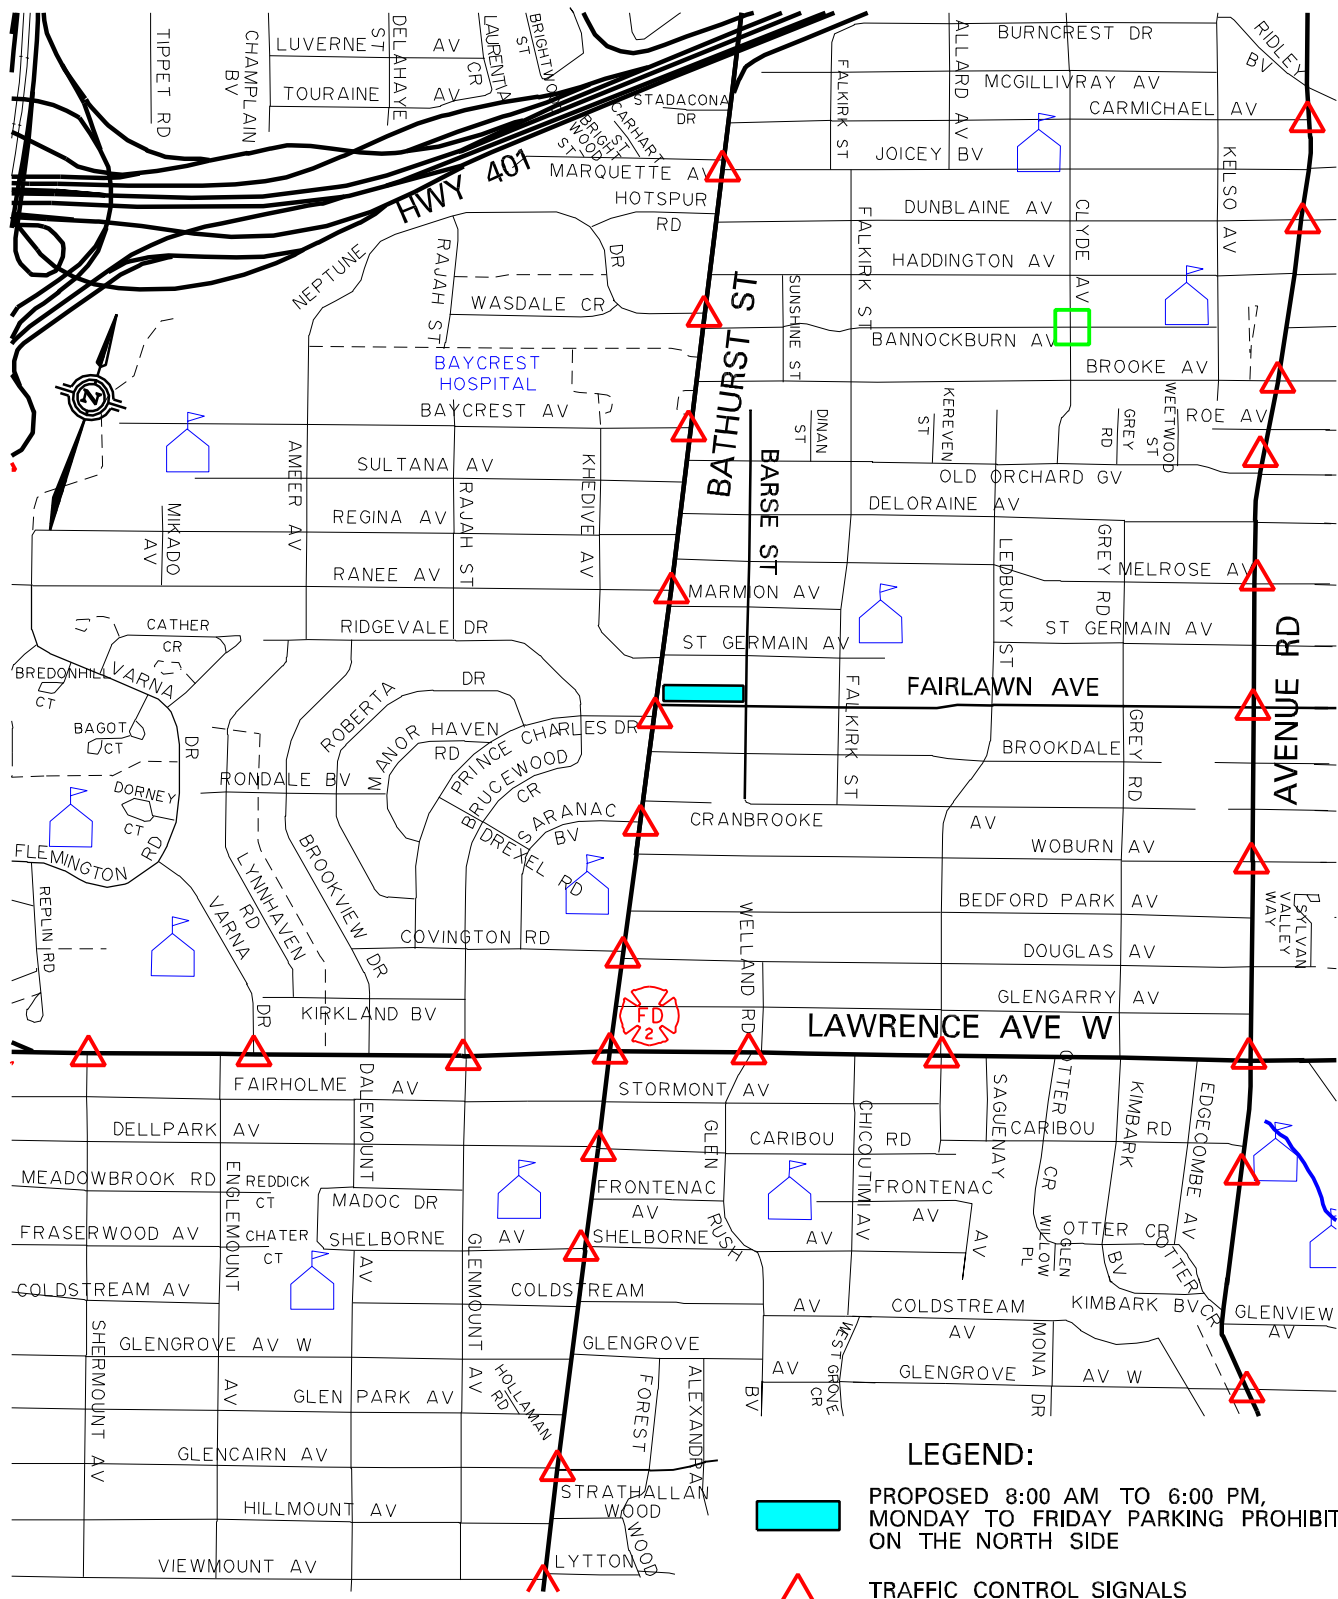

ny08040_map

- LEGEND:**
- PROPOSED 8:00 AM TO 6:00 PM, MONDAY TO FRIDAY PARKING PROHIBITION ON THE NORTH SIDE
 - TRAFFIC CONTROL SIGNALS
 - PEDESTRIAN CROSSOVER

LOCATION
FAIRLAWN AVENUE FROM
BATHURST STREET TO BARSE STREET

PARKING PROHIBITIONS