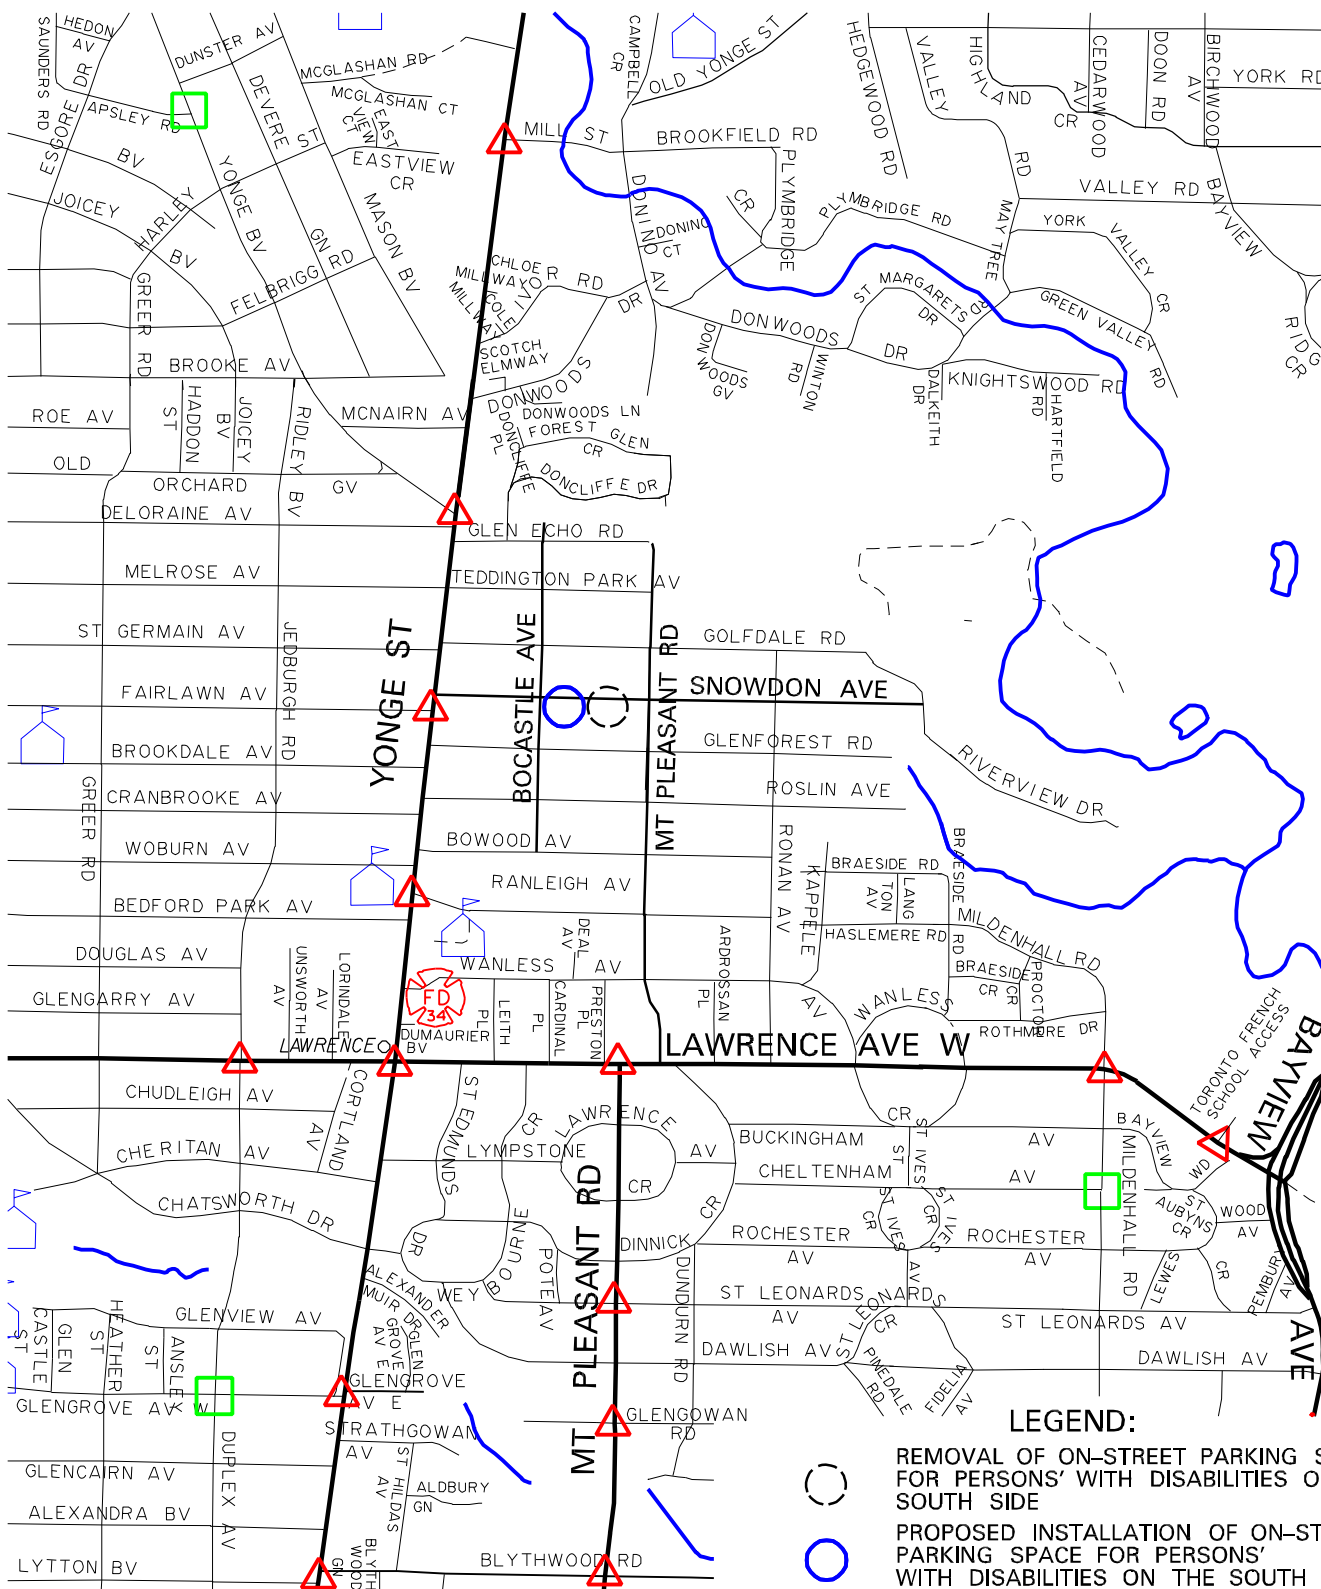

ny08044_map

- LEGEND:**
-  REMOVAL OF ON-STREET PARKING SPACE FOR PERSONS' WITH DISABILITIES ON THE SOUTH SIDE
 -  PROPOSED INSTALLATION OF ON-STREET PARKING SPACE FOR PERSONS' WITH DISABILITIES ON THE SOUTH SIDE
 -  TRAFFIC CONTROL SIGNALS
 -  PEDESTRIAN CROSSOVER

LOCATION
SNOWDON AVENUE
RELOCATION OF DISABLED PERSONS' PARKING SPACE