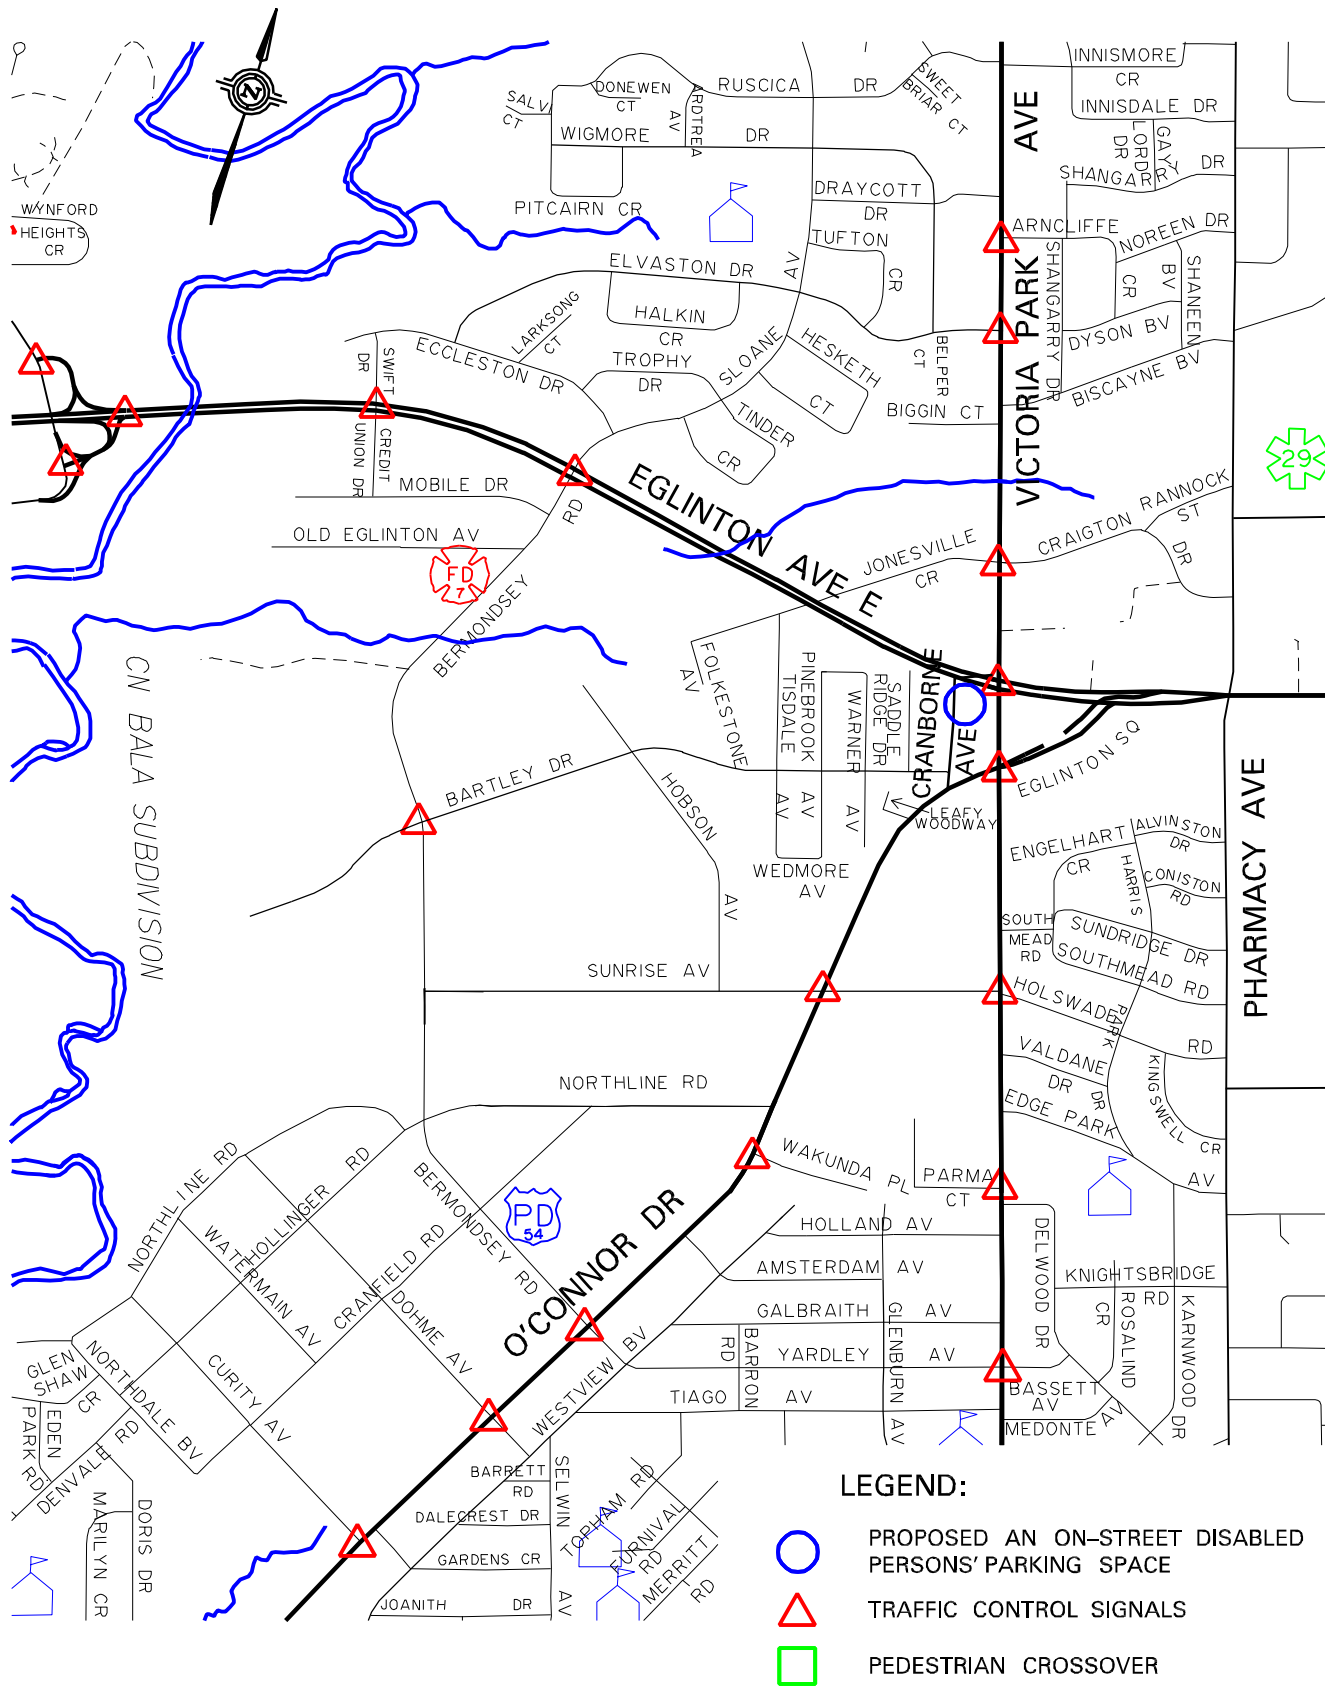

ny08049\_map

**LOCATION**  
CRANBORNE AVENUE FROM  
A POINT 30 m SOUTH OF EGLINTON AVENUE EAST  
TO A POINT 6 m SOUTH  
DISABLED PERSONS' PARKING SPACE