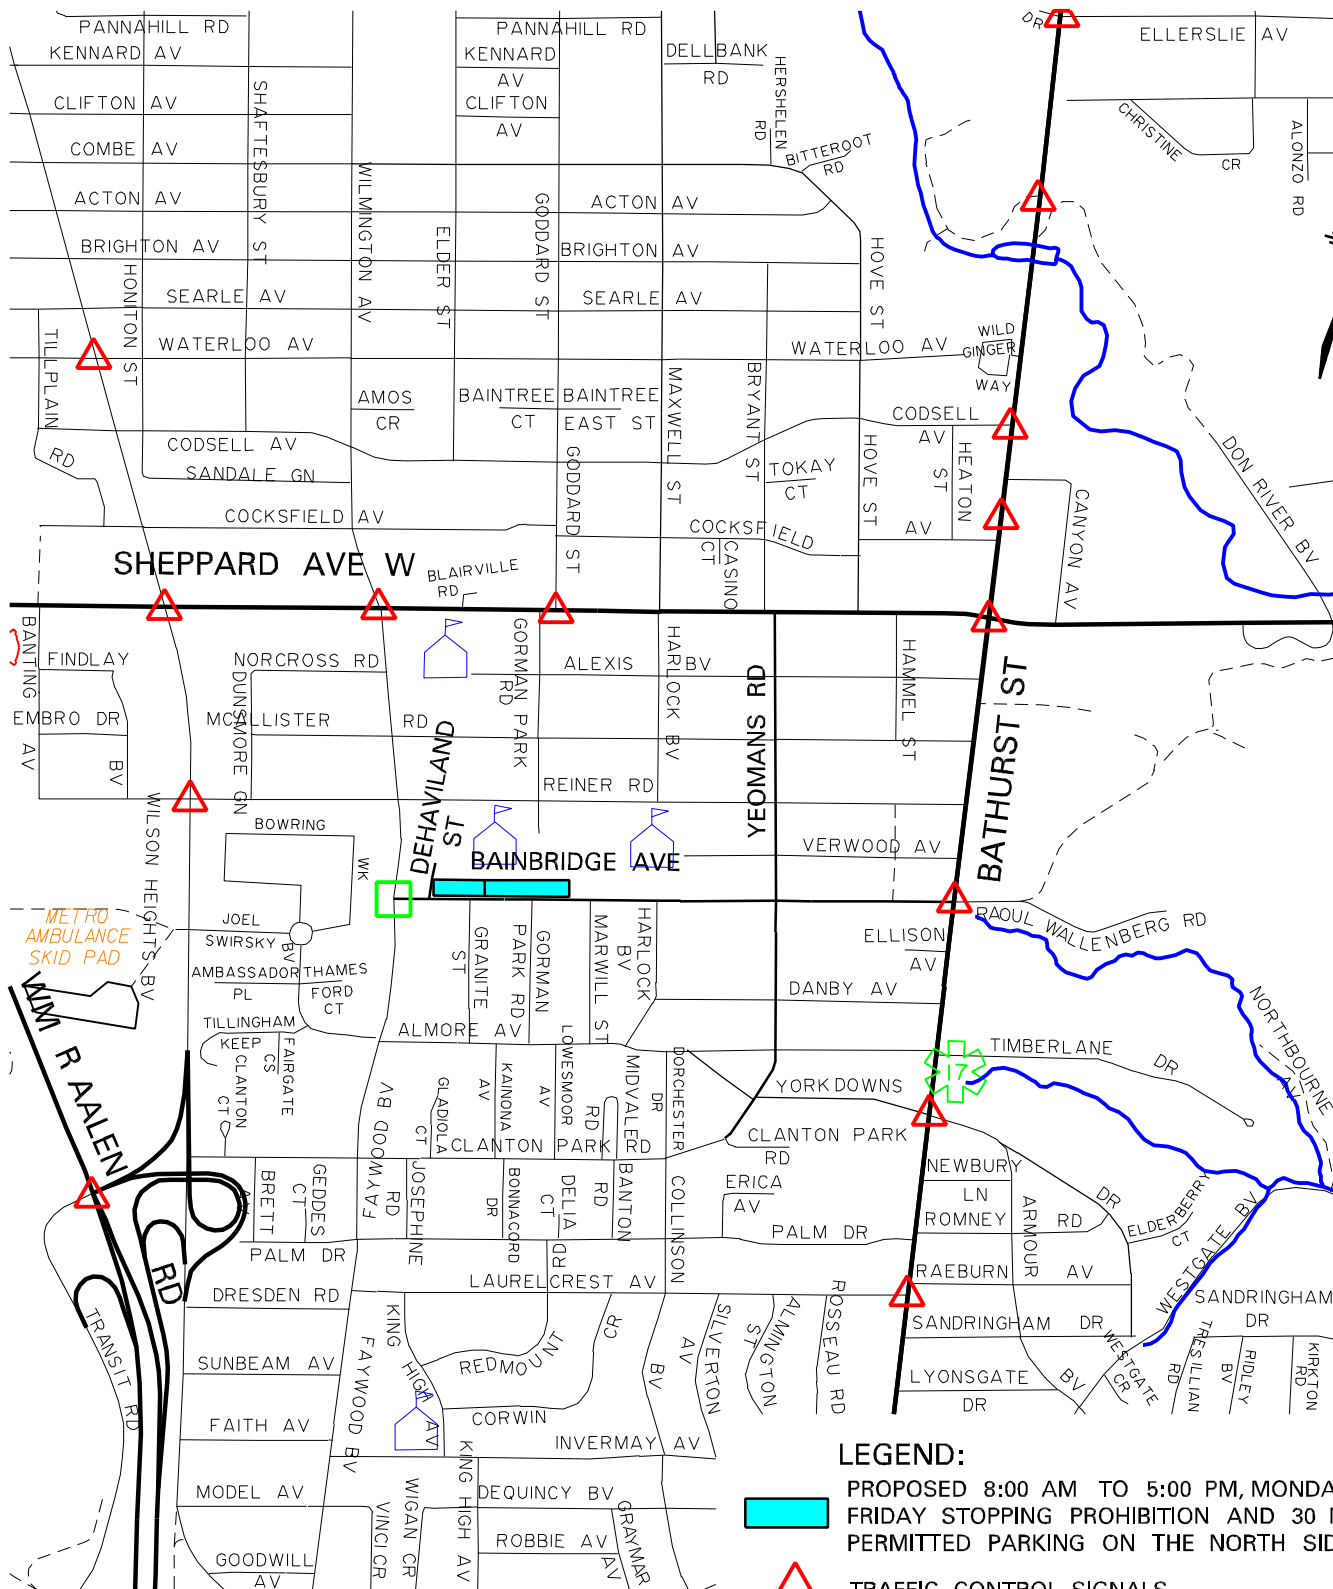

ny08050\_map

**LOCATION**  
 BAINBRIDGE AVENUE FROM  
 A POINT 380.5 m WEST OF YEOMANS ROAD  
 TO DE HAVILAND STREET  
**STOPPING AND PARKING AMENDMENTS**