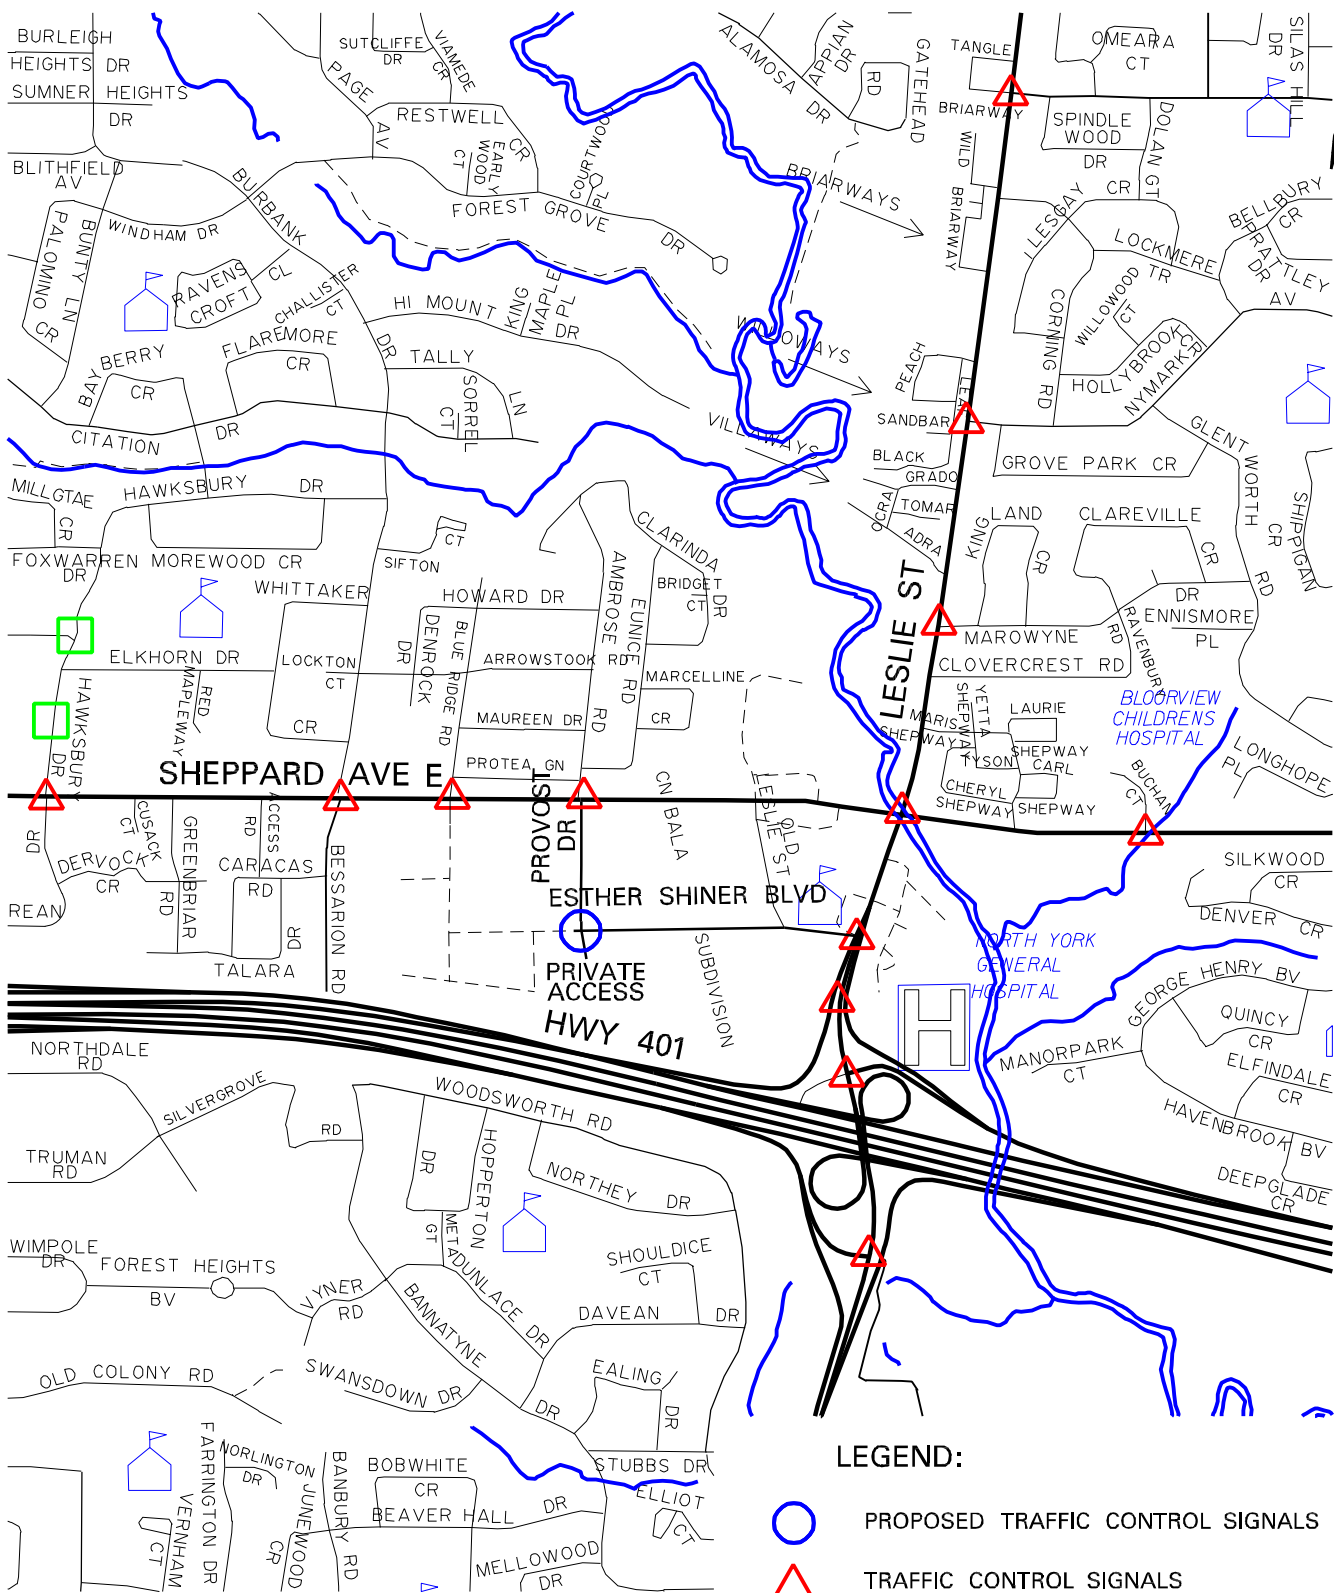

ny08053\_map

LEGEND:

-  PROPOSED TRAFFIC CONTROL SIGNALS
-  TRAFFIC CONTROL SIGNALS
-  PEDESTRIAN CROSSOVER

LOCATION  
ESTHER SHINER BOULEVARD AT PROVOST DRIVE  
AND PRIVATE ACCESS

TRAFFIC CONTROL SIGNALS