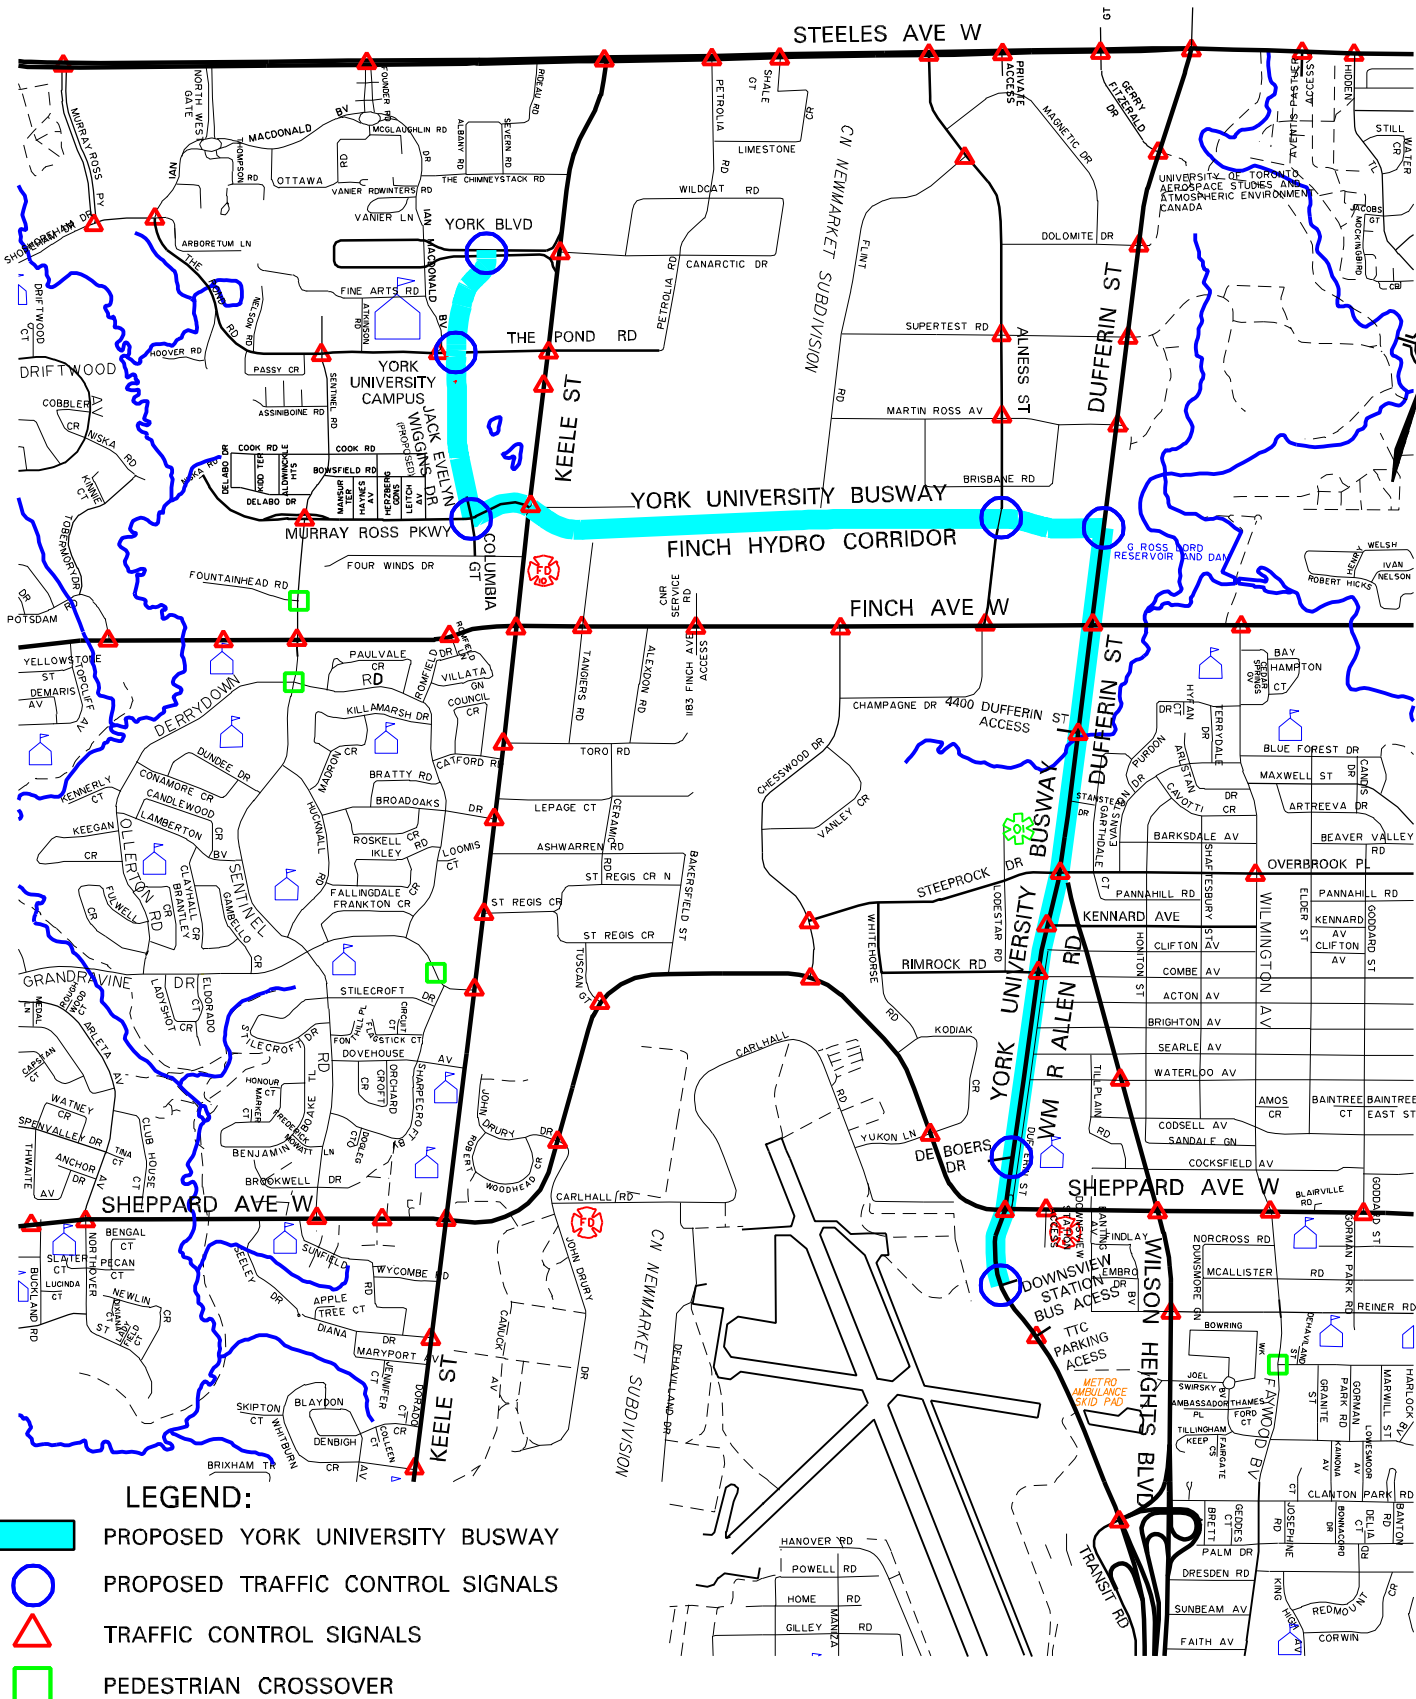

ny08054_map01

LEGEND:

-  PROPOSED YORK UNIVERSITY BUSWAY
-  PROPOSED TRAFFIC CONTROL SIGNALS
-  TRAFFIC CONTROL SIGNALS
-  PEDESTRIAN CROSSOVER

LOCATION

OVERVIEW OF YORK UNIVERSITY BUSWAY ROUTE