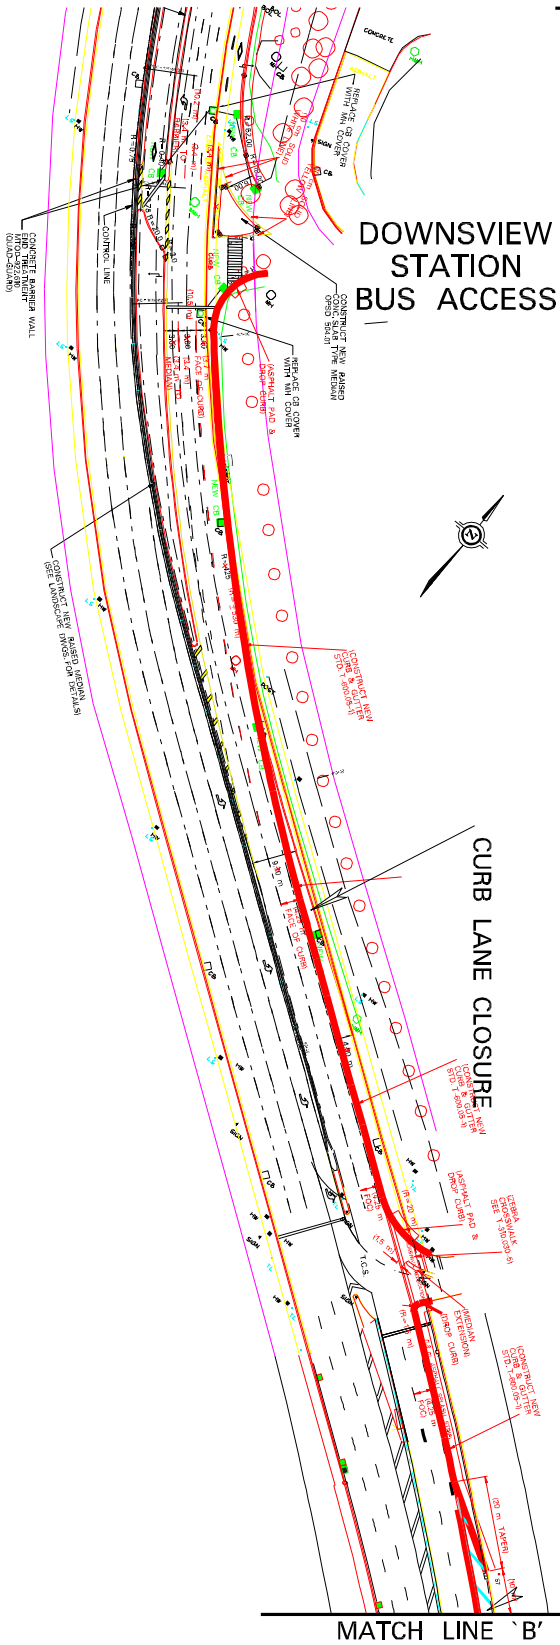

ny08054_map02

MATCH LINE 'B' MATCH LINE 'A'

LOCATION
WILLIAM R. ALLEN ROAD
TRANSIT ROAD TO DOWNSVIEW STATION BUS ACCESS
NORTHBOUND LANE CLOSURE