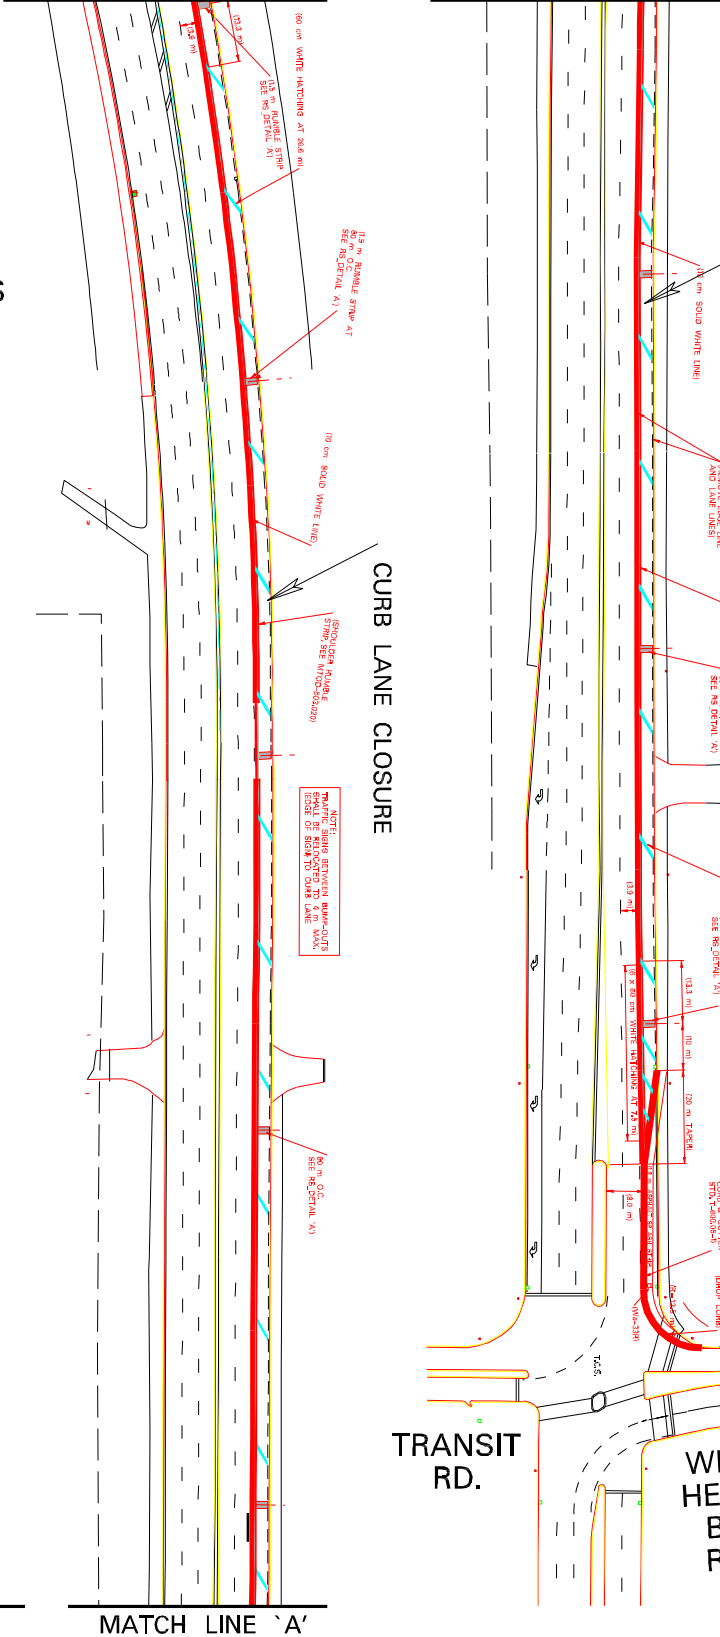

ny08054_map02

MATCH LINE 'B' MATCH LINE 'A'

LOCATION
WILLIAM R. ALLEN ROAD
TRANSIT ROAD TO DOWNSVIEW STATION BUS ACCESS
NORTHBOUND LANE CLOSURE