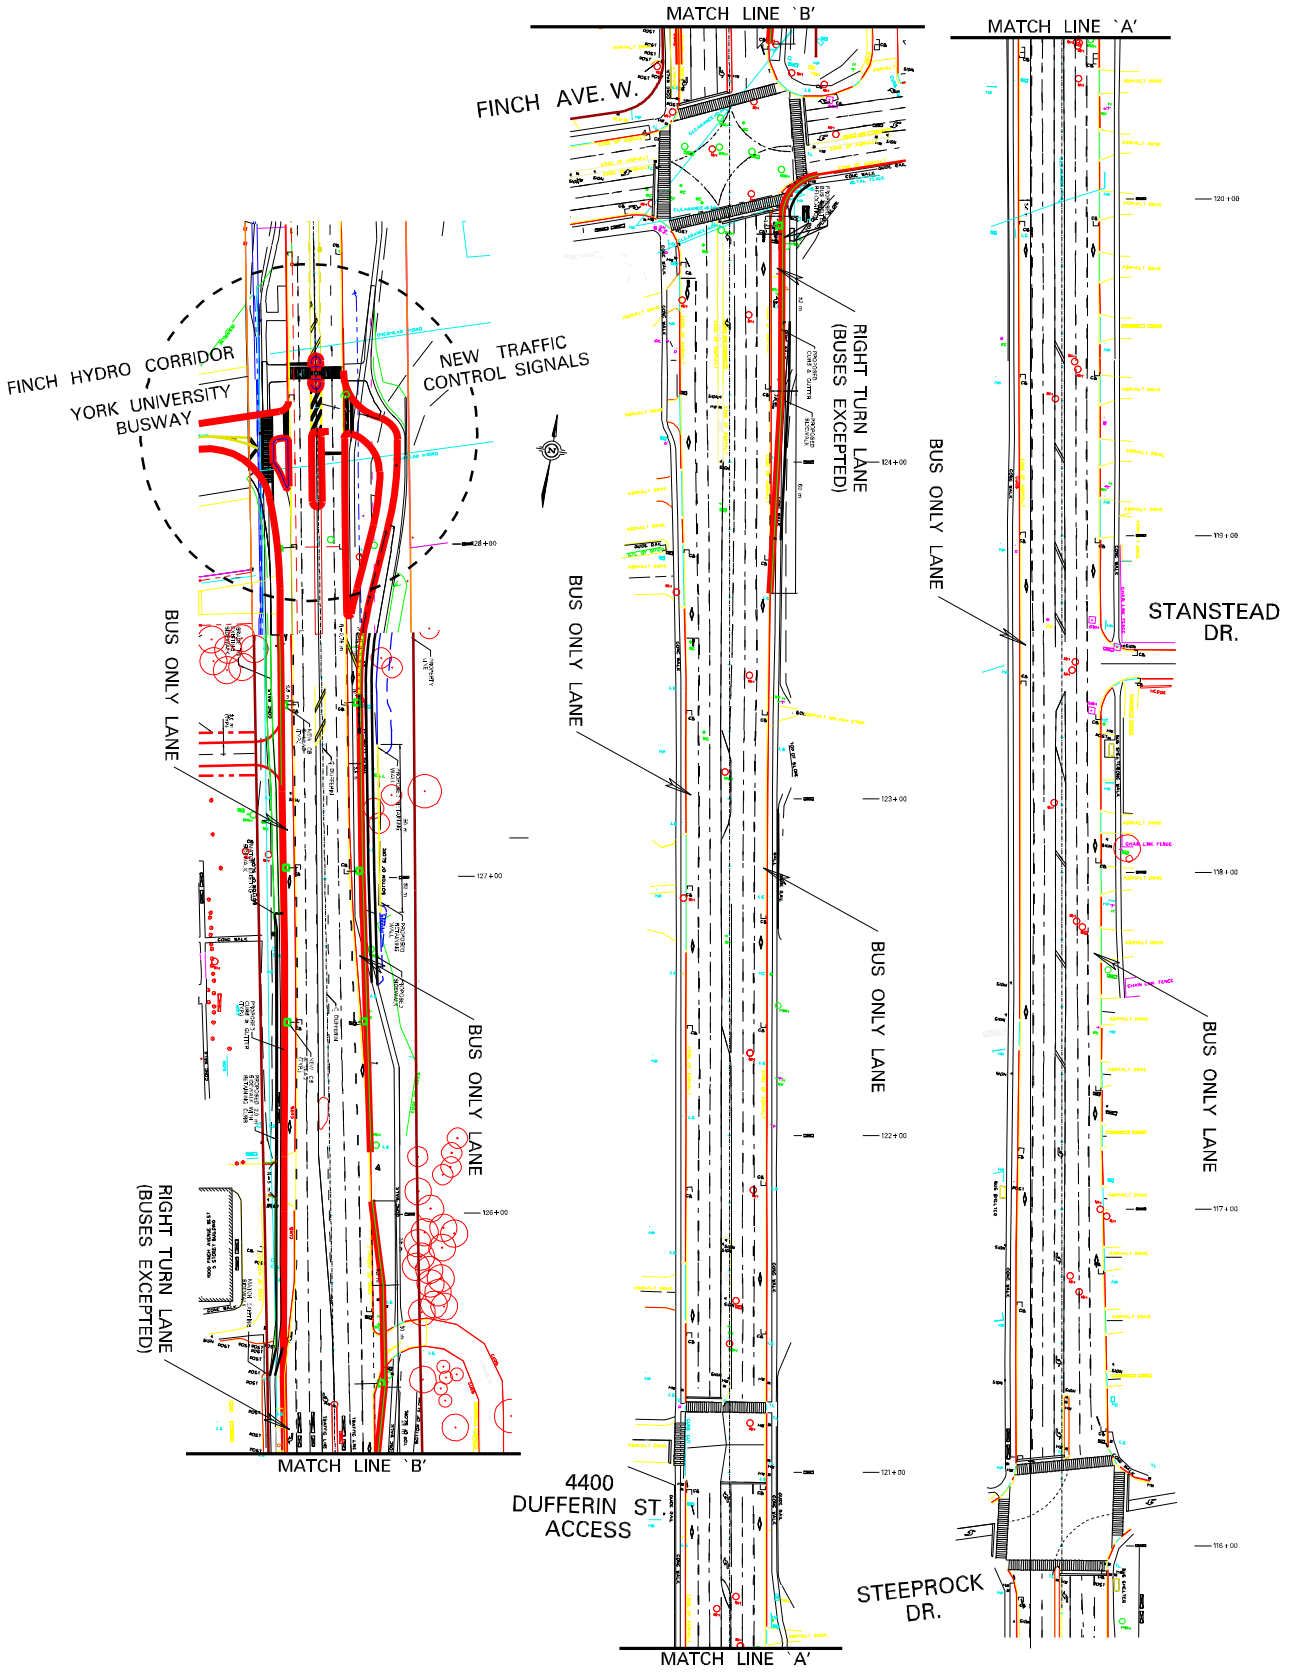

ny08054_map06

DUFFERIN STREET

LOCATION
 DUFFERIN STREET
 STEEPROCK DRIVE TO FINCH HYDRO CORRIDOR

NEW TRAFFIC CONTROL SIGNALS AND BUS ONLY LANES