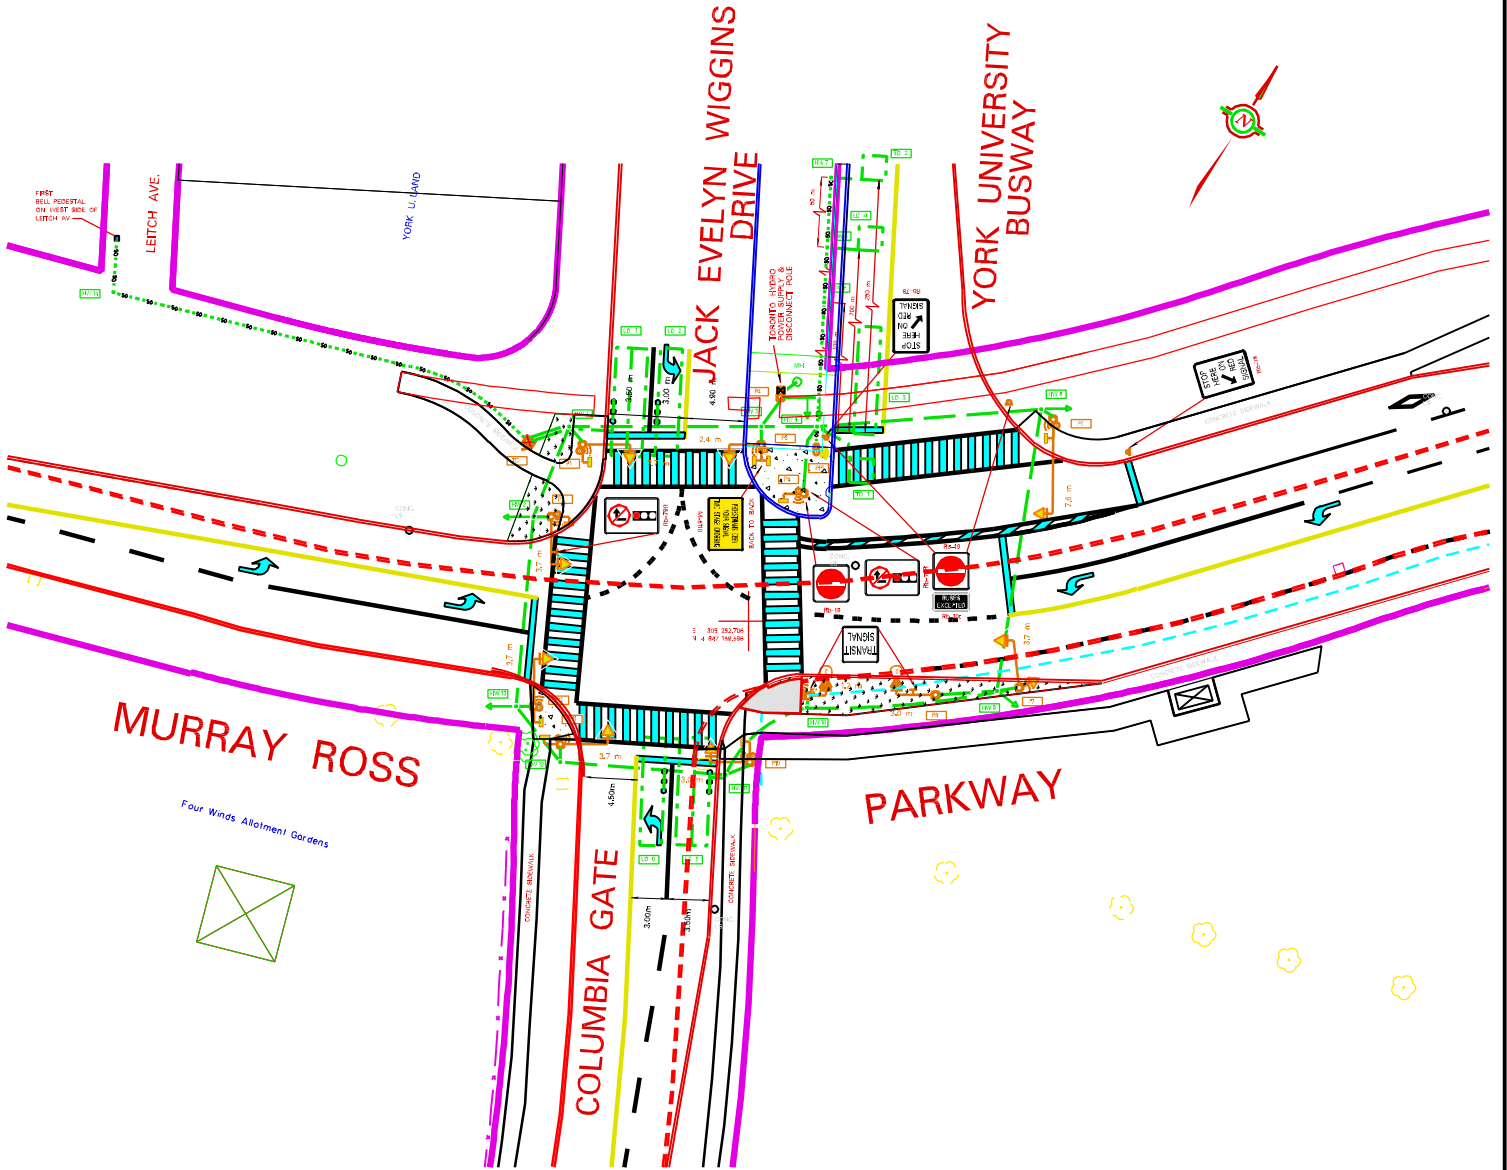

ny08054_map11

REDUCTION OF DRAWING PX2130

LOCATION
 MURRAY ROSS PARKWAY AT COLUMBIA GATE /
 JACK EVELYN WIGGINS DRIVE AND YORK UNIVERSITY BUSWAY
 NEW TRAFFIC CONTROL SIGNALS AND
 INTERSECTION MODIFICATIONS