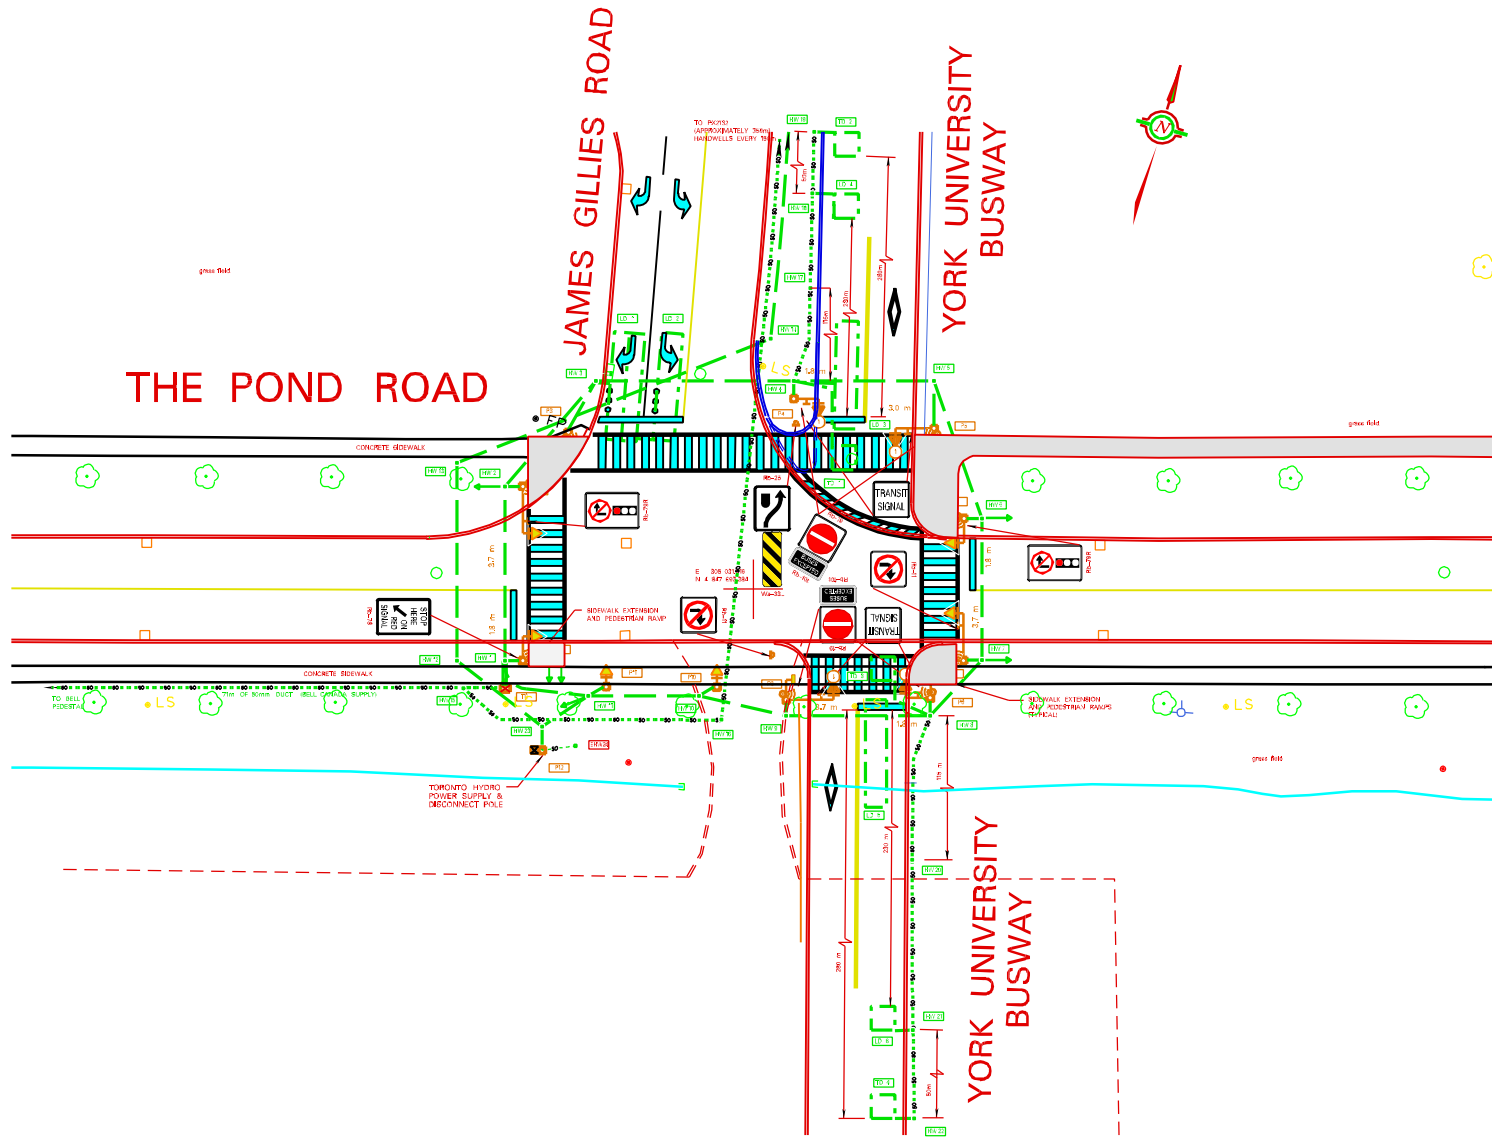

ny08054_map12

REDUCTION OF DRAWING PX2131

LOCATION
 YORK UNIVERSITY CAMPUS
 MURRAY ROSS PARKWAY TO YORK BOULEVARD
 NEW TRAFFIC CONTROL SIGNALS AND
 INTERSECTION MODIFICATIONS AT THE POND ROAD