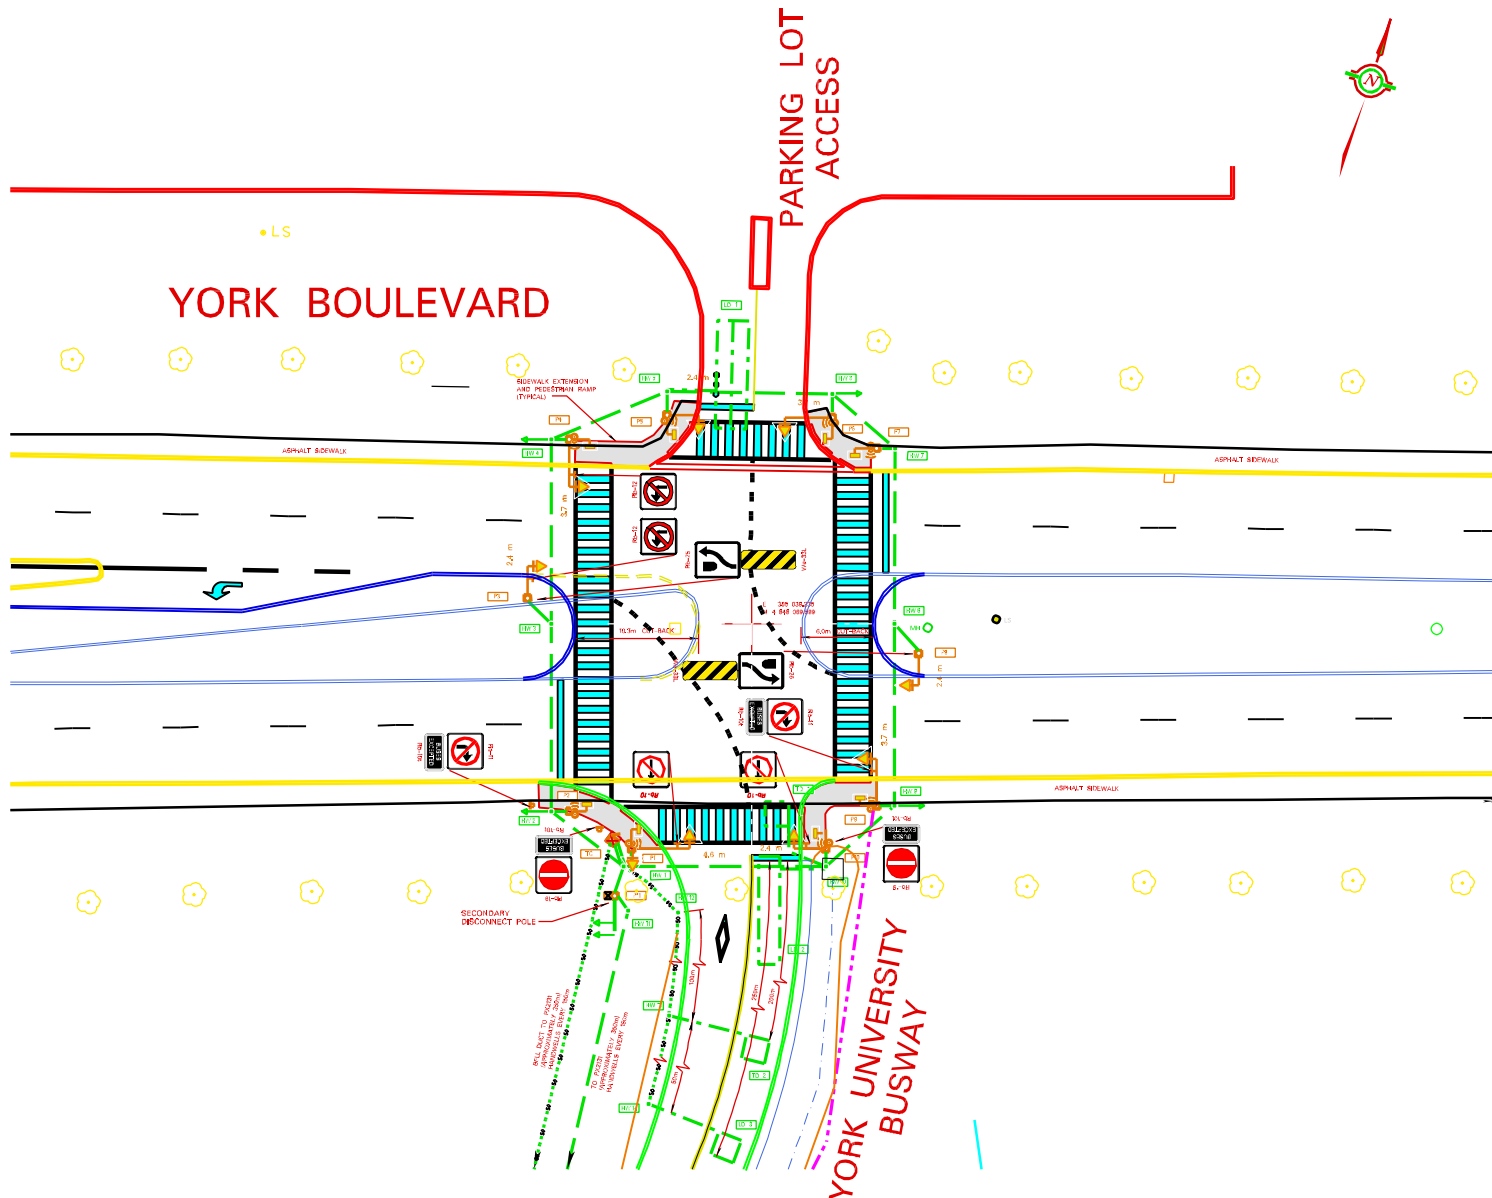

ny08054\_map13

REDUCTION OF DRAWING PX2132

LOCATION  
 YORK CAMPUS  
 MURRAY ROSS PARKWAY TO YORK BOULEVARD  
 NEW TRAFFIC CONTROL SIGNALS AND  
 INTERSECTION MODIFICATION AT YORK BOULEVARD