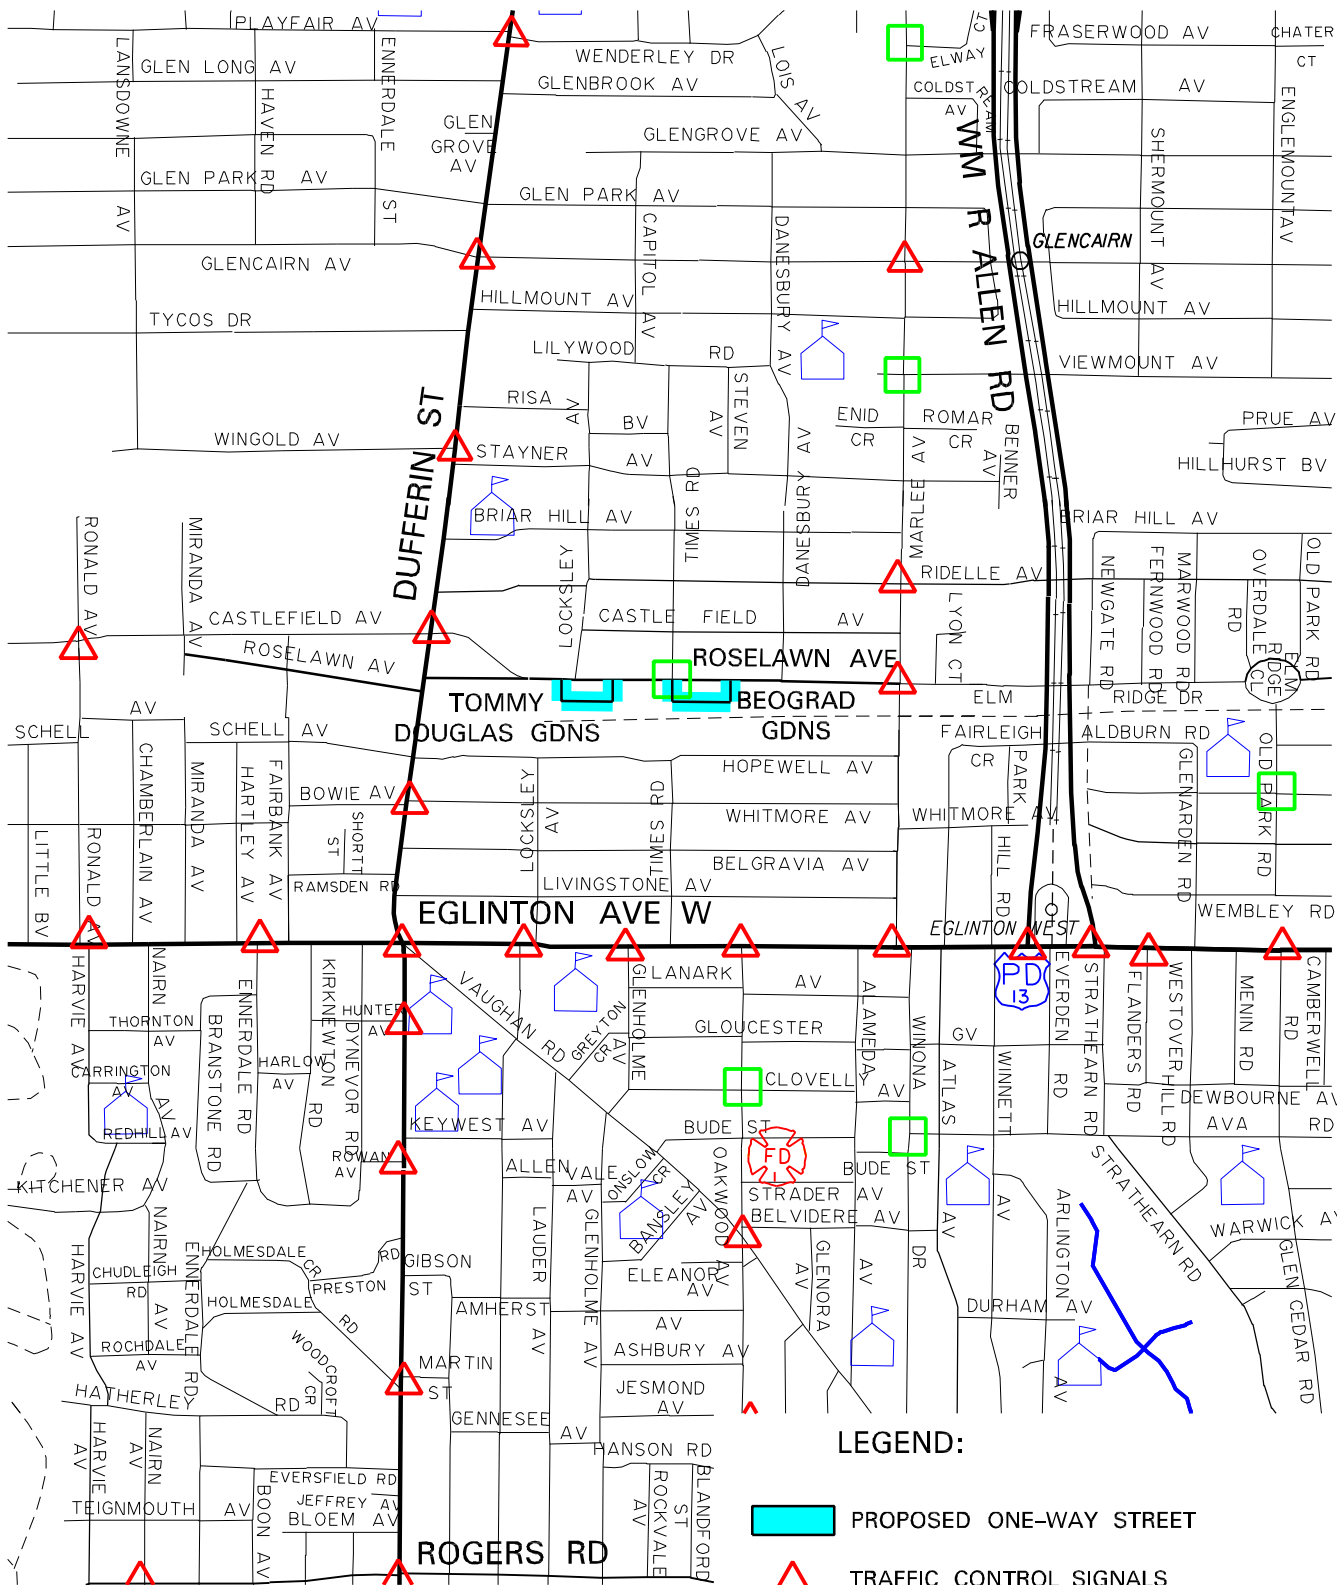

ny08074_map1

LEGEND:

-  PROPOSED ONE-WAY STREET
-  TRAFFIC CONTROL SIGNALS
-  PEDESTRIAN CROSSOVER

LOCATION
 TOMMY DOUGLAS GARDENS AND
 BEOGRAD GARDENS
 SITE MAP - ONE-WAY STREET