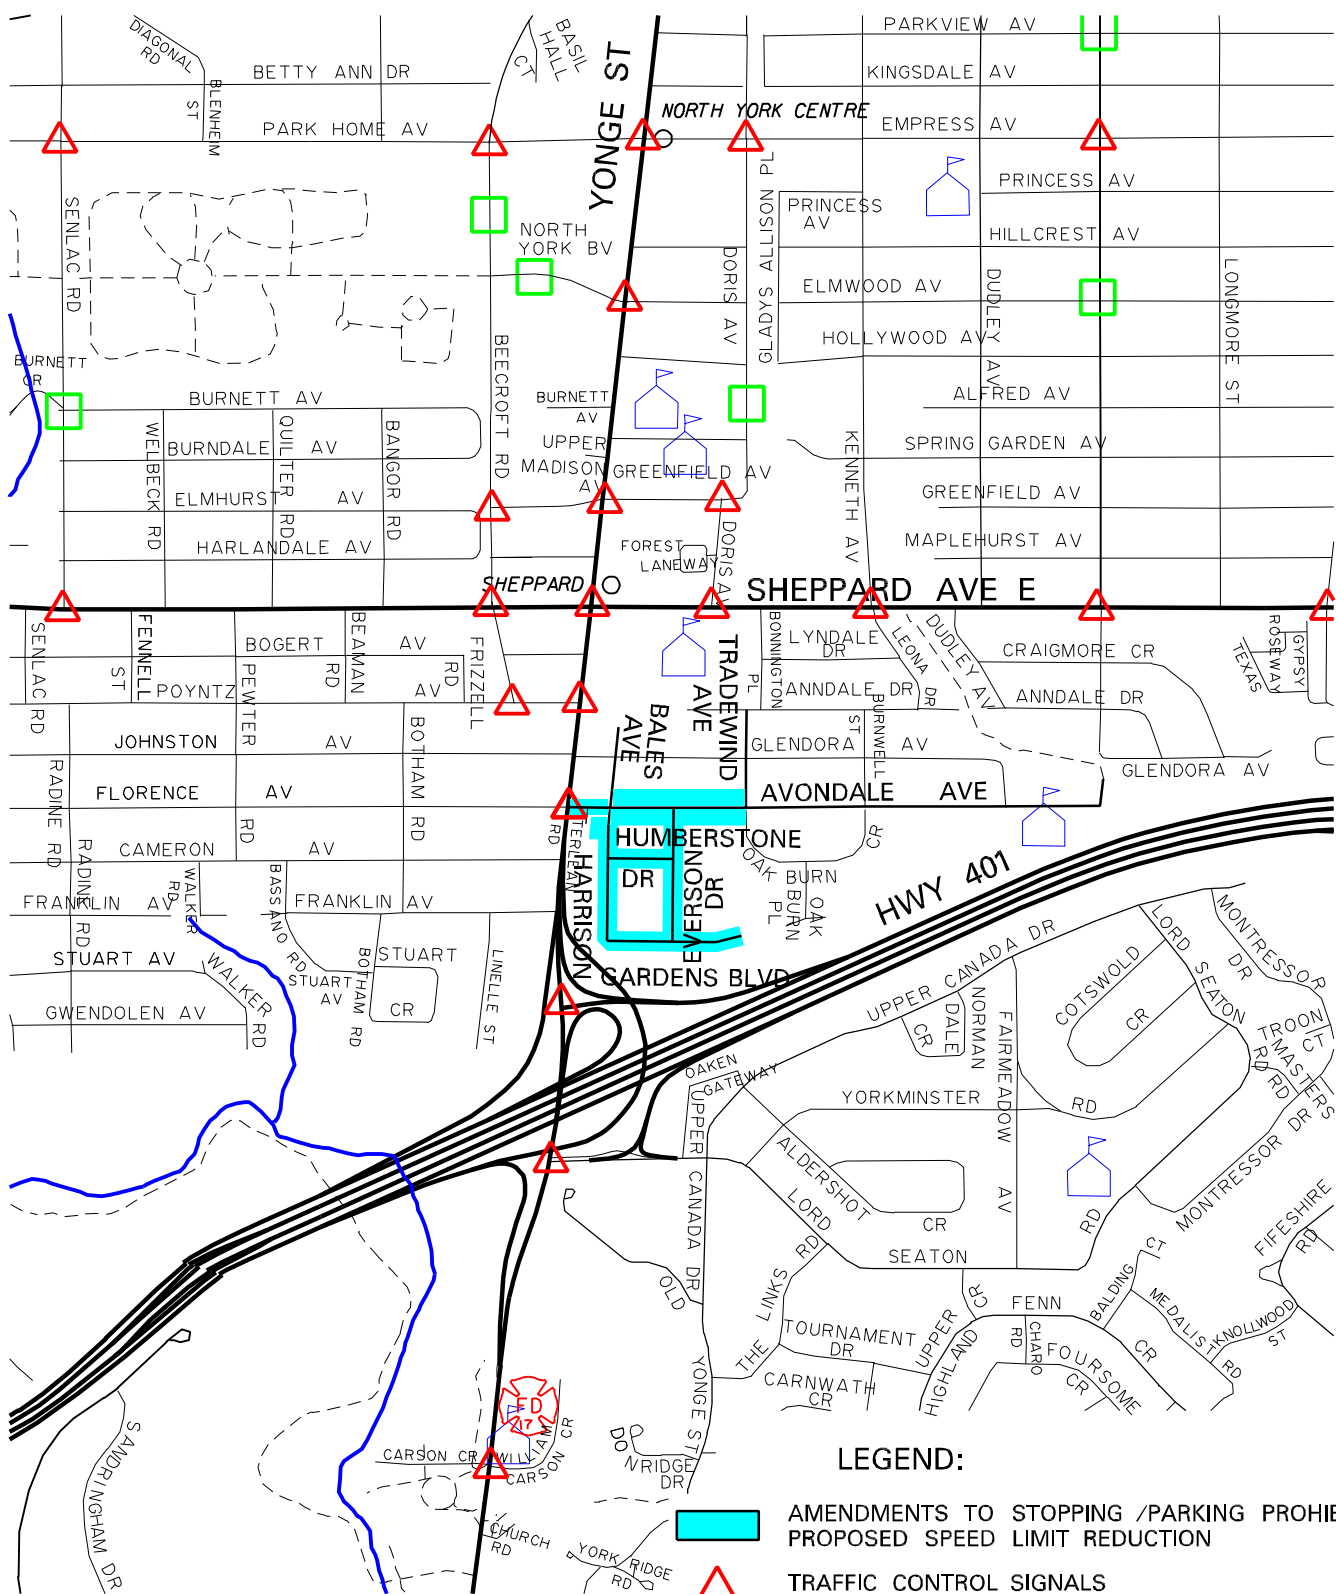

ny08077_map1

LOCATION
 AVONDALE AVENUE, EVERSON DRIVE,
 HARRISON GARDENS BOULEVARD AND HUMBERSTONE DRIVE
 PARKING AND STOPPING AMENDMENTS,
 40 km /h SPEED ZONE