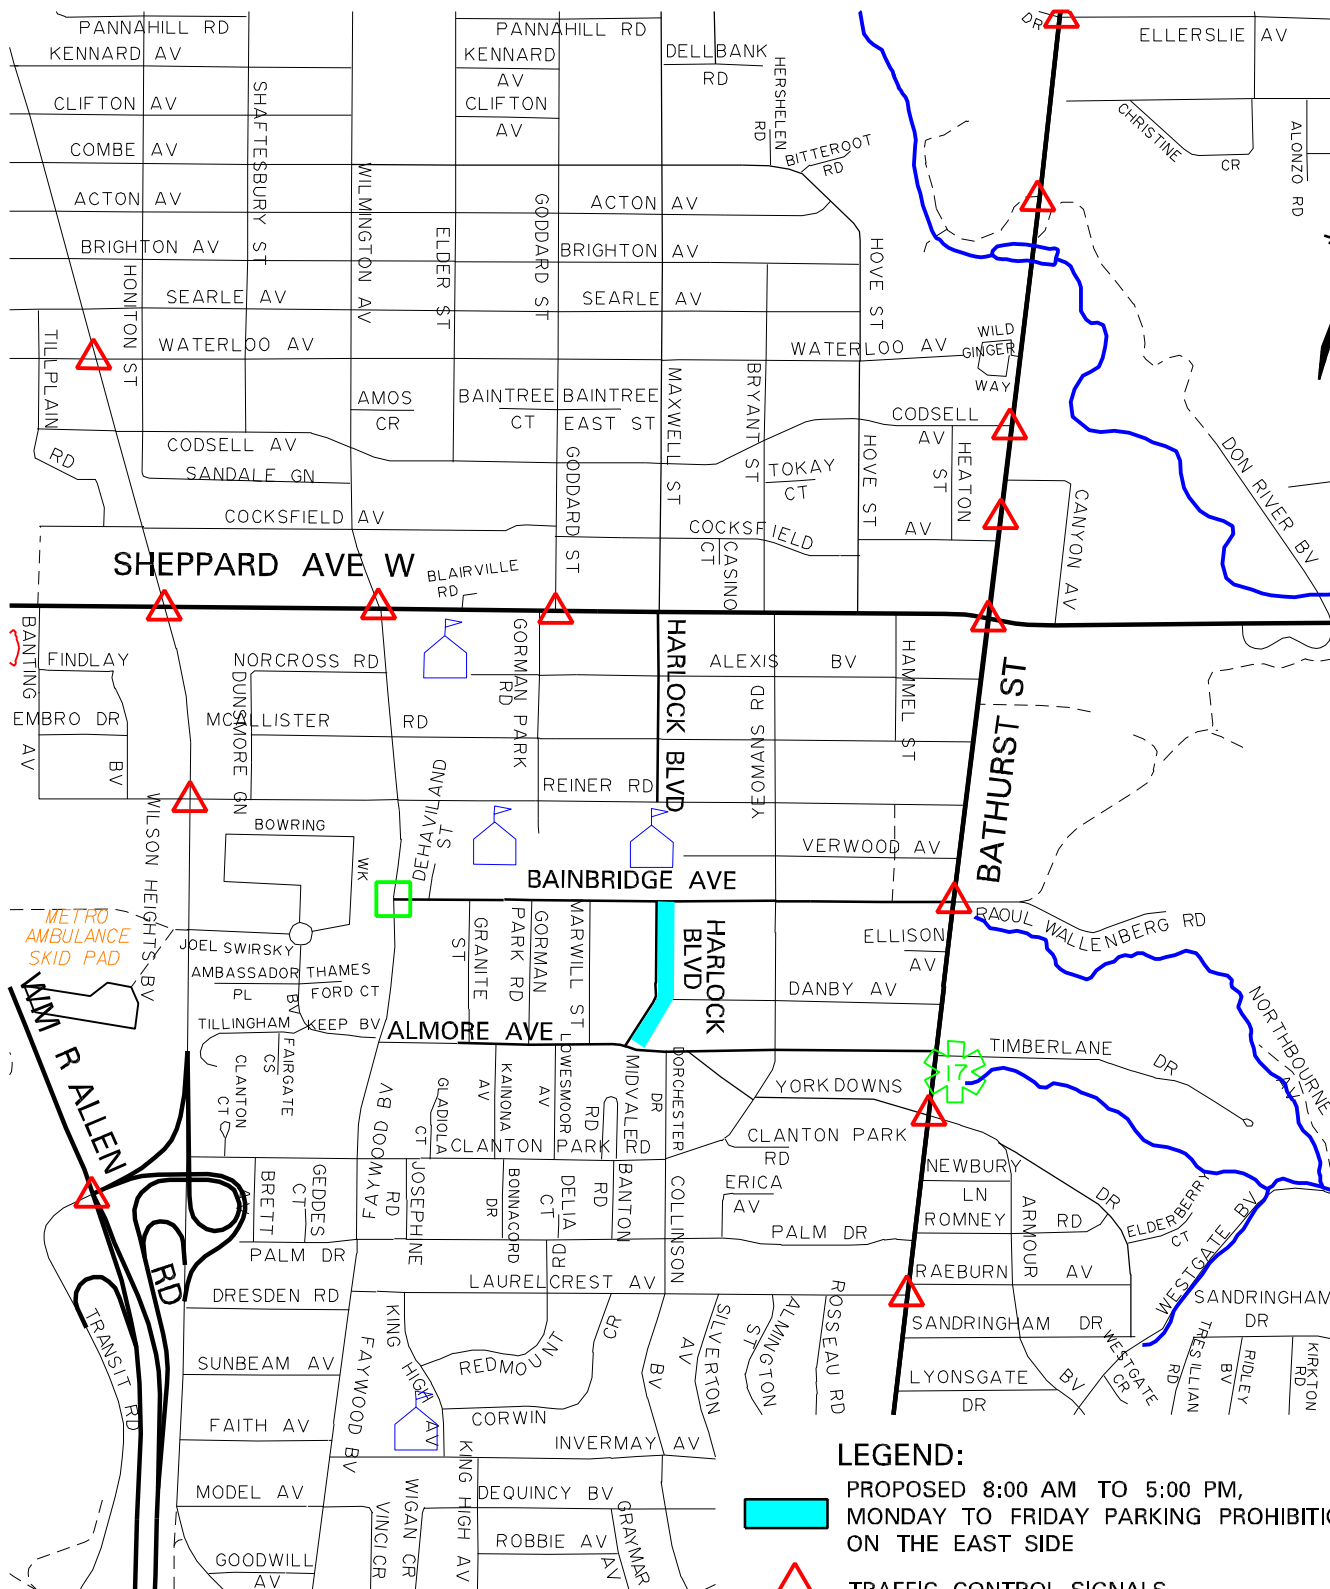

ny08071\_map

**LEGEND:**

-  PROPOSED 8:00 AM TO 5:00 PM, MONDAY TO FRIDAY PARKING PROHIBITION ON THE EAST SIDE
-  TRAFFIC CONTROL SIGNALS
-  PEDESTRIAN CROSSOVER

LOCATION  
HARLOCK BOULEVARD FROM  
ALMORE AVENUE TO BAINBRIDGE AVENUE  
PARKING PROHIBITIONS