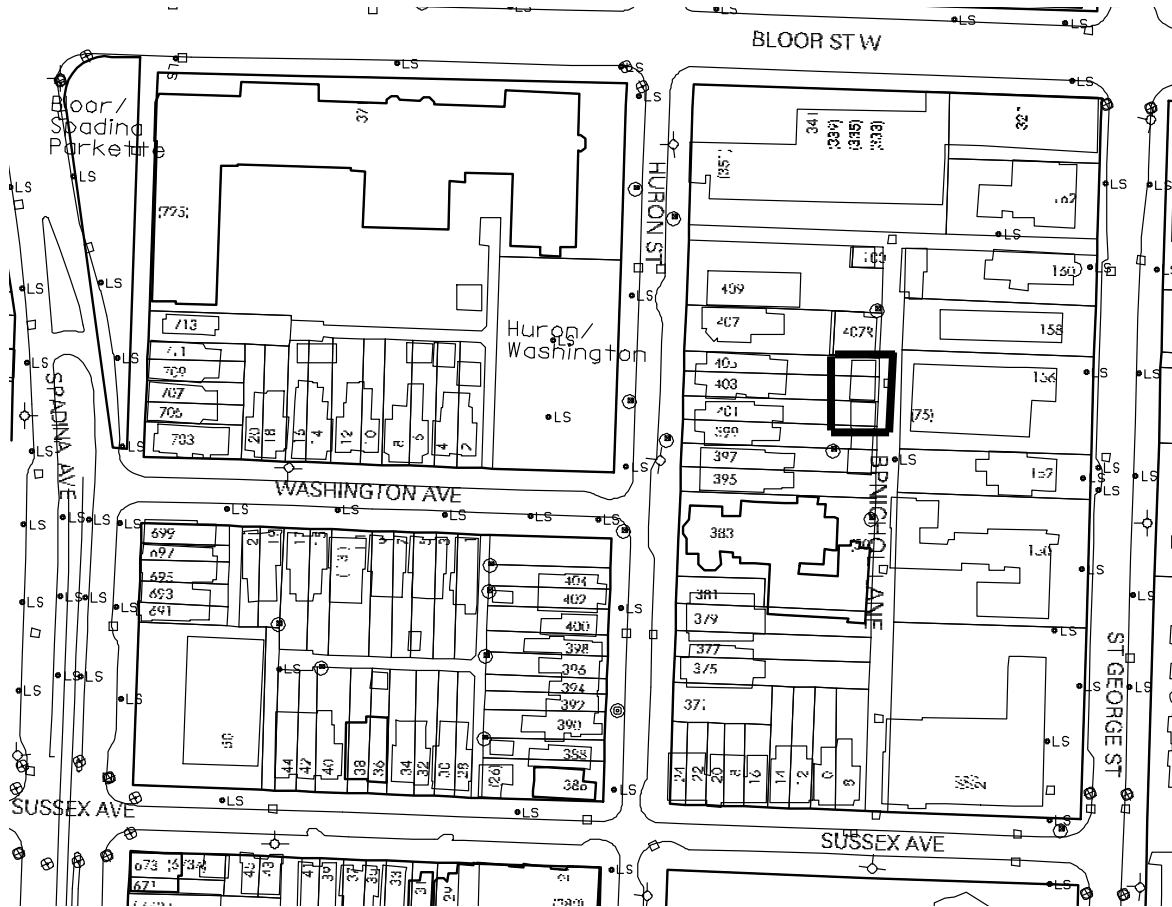

LOCATION MAP: 80 BPNICHOL LANE  
(AT THE REAR OF 401, 403 AND 405 HURON STREET)

ATTACHMENT NO. 1

This map is for information purposes only.  
The exact boundaries of the property are not shown.