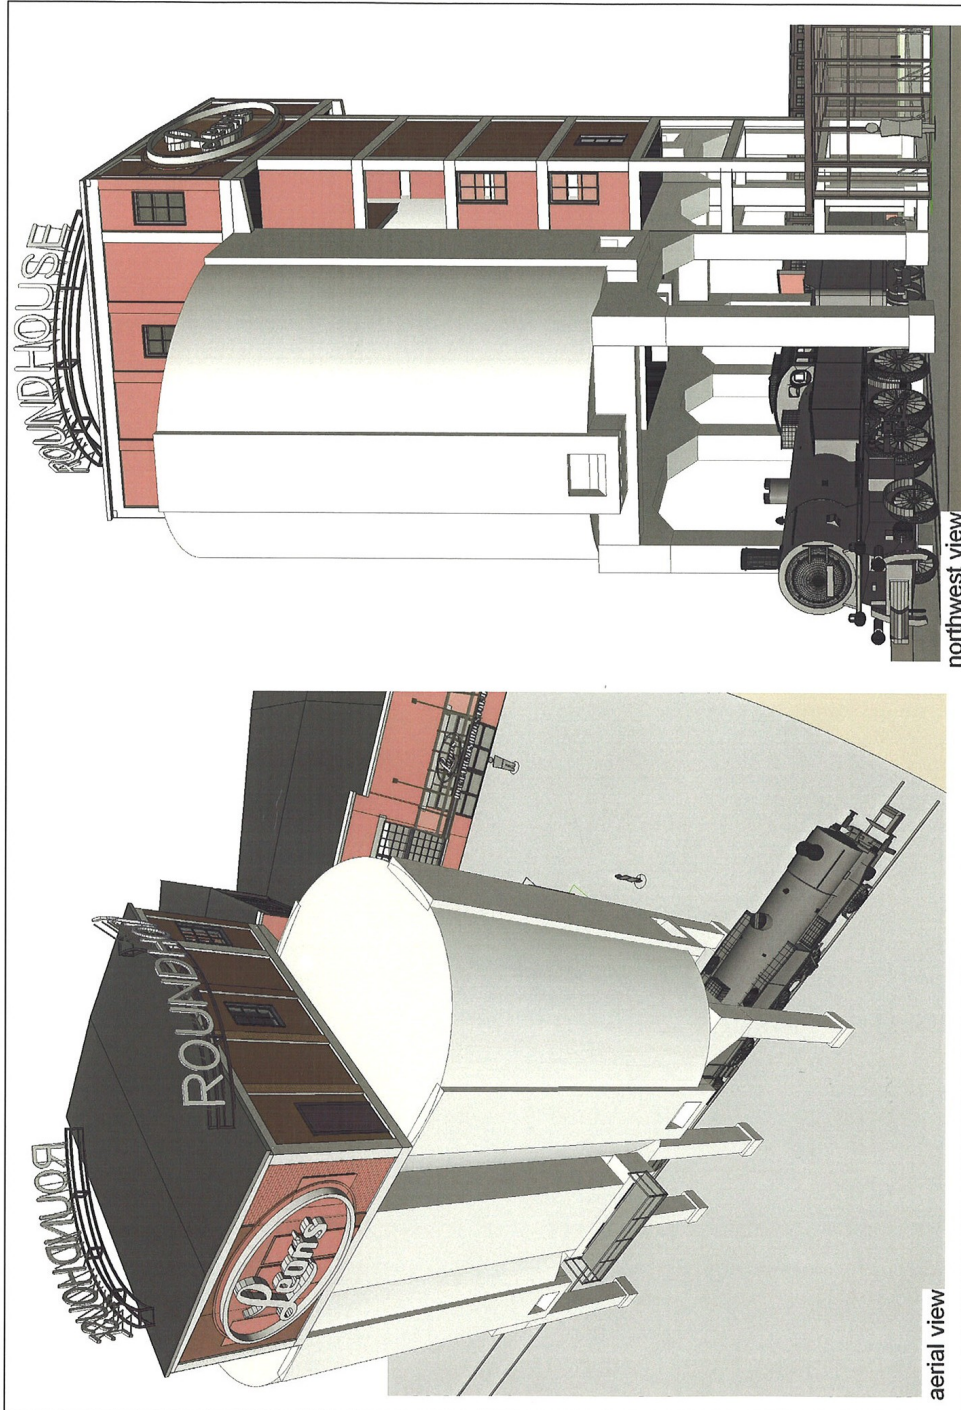

PROJECT No. TI-13056  
DATE: 2008-02-26  
SCALE: N.T.S.  
DWG No. SIGN-01

Project Title  
**SIGNAGE CONCEPTS**  
Coal & Sanding Tower Perspectives

Project Title  
**John Street Roundhouse**  
255 Bremner Blvd. Toronto, ON

northwest view

aerial view

Project Title  
**John Street Roundhouse**  
255 Bremner Blvd. Toronto, ON

Drawing Title  
**SIGNAGE CONCEPTS**  
Coal & Sanding Tower Perspectives

PROJECT No. TI-13056  
DATE: 2008-02-26  
SCALE: N.T.S.  
DWG No. SIGN-02