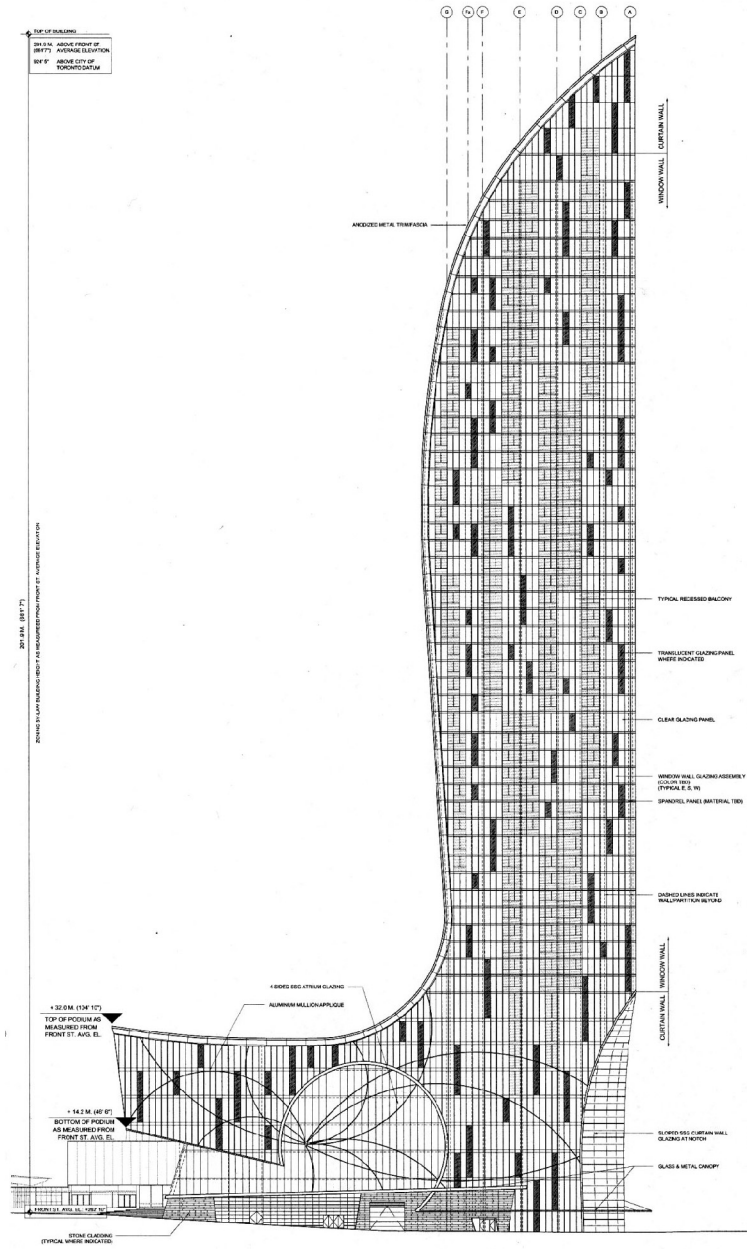

1 FRONT STREET EAST (SONY CENTRE)

ATTACHMENT NO. 4(f)

West Elevation

1 Front Street East