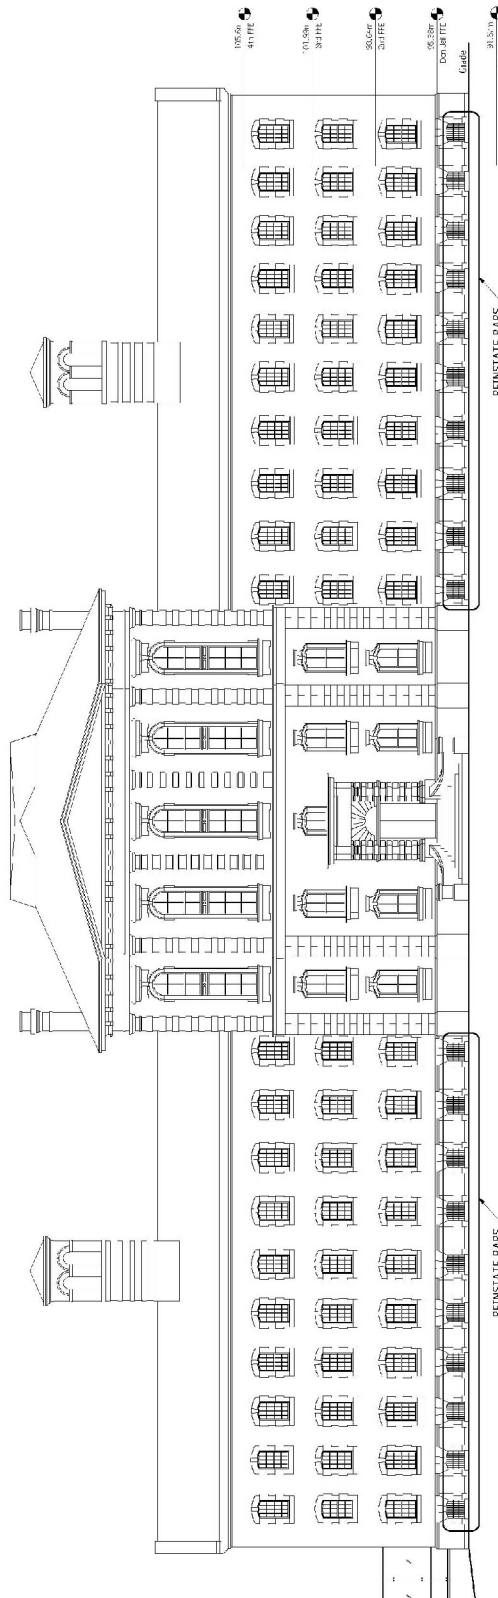

550 GERRARD STREET EAST (OLD DON JAIL)
 Proposed Locations for Reinstatement of Bars

ATTACHMENT NO. 3a

Bridgepoint Health
 Don Jail South Elevation

Proposed Window Bar Reinstatement

650 GERRARD ST. E
 TORONTO, ON
 BRIDGEPOINT HEALTH

100 St. Patrick St. Suite 101
 Toronto, Ontario M5V 1P2
 416.593.4077
 416.593.4077

Drawn by: HLM Date: 6/20/2018
 Project: Don Jail South Elevation
 Project No: 03-092-2

AP
 AP
 ERA-1