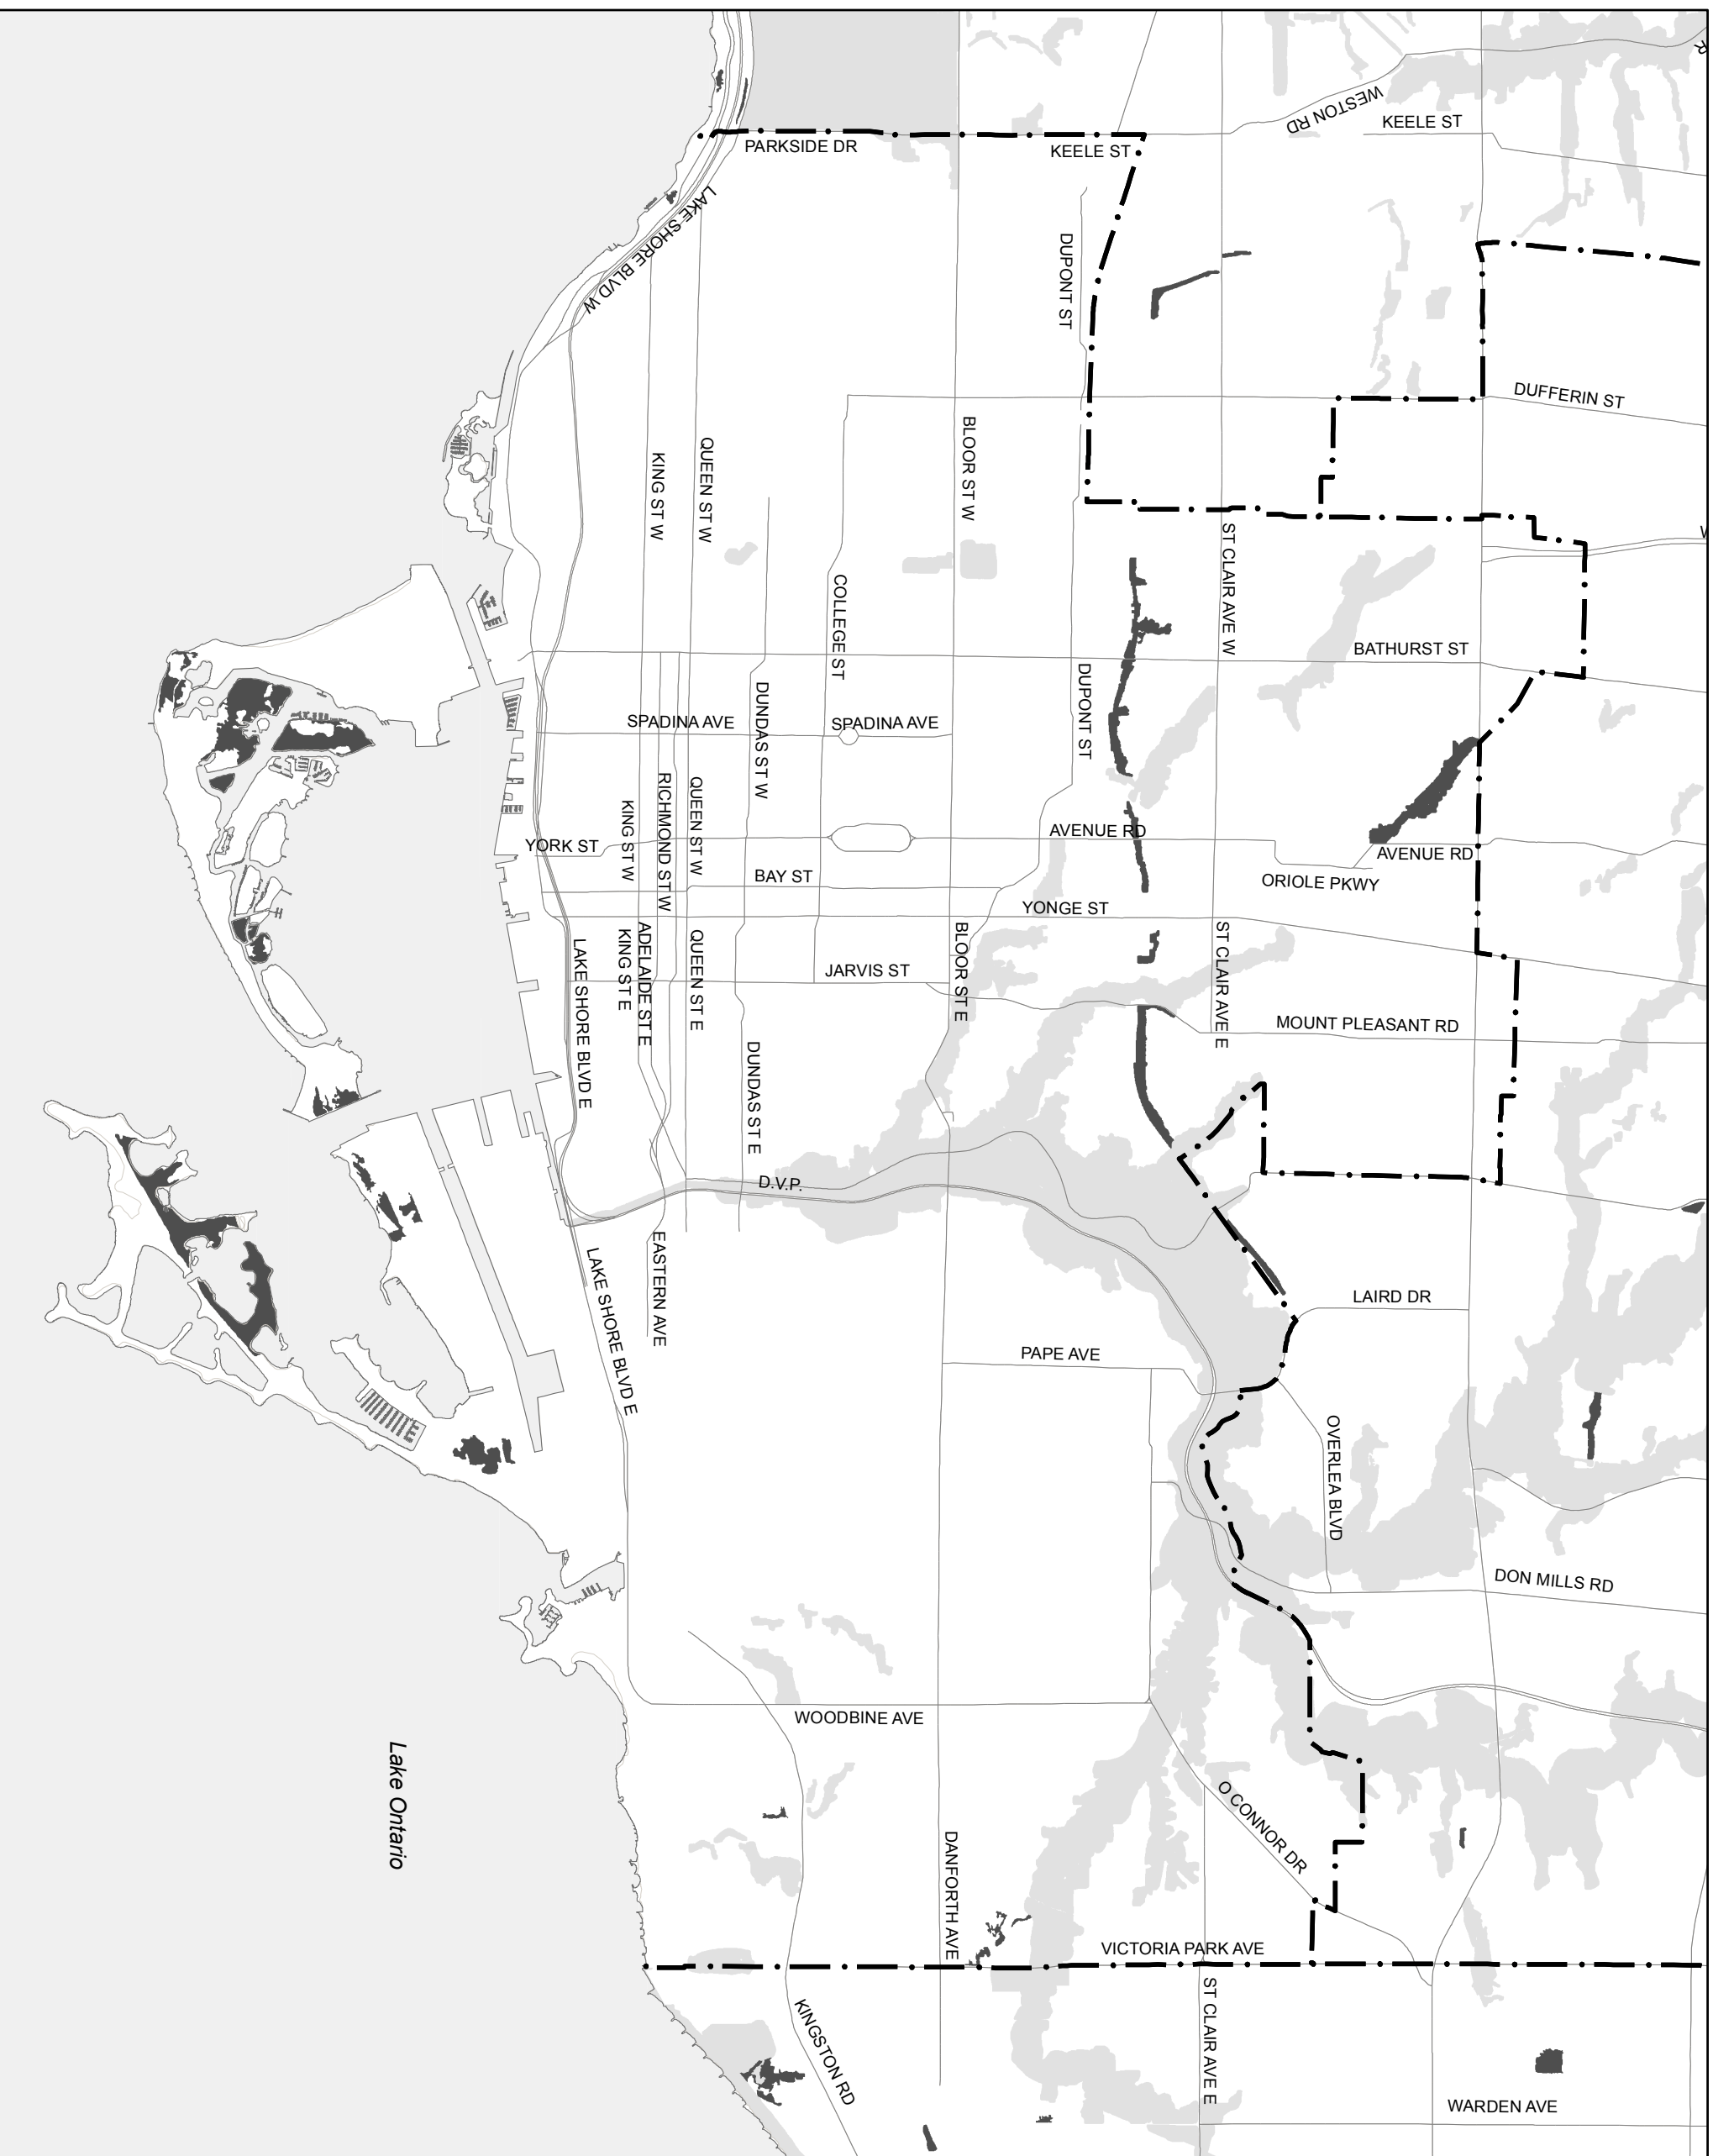

# Areas to be Protected Under the Ravine and Natural Feature Protection By-Law

Map 1 of 4  
Toronto and East York  
Community Council

Community Council Areas

Areas to be Protected Under the  
Ravine and Natural Feature  
Protection By-Law

Map 2 of 4  
Etobicoke York  
Community Council

Map Produced By:  
Technical Services,  
Survey and Mapping Services  
Date: February 2008

# Areas to be Protected Under the Ravine and Natural Feature Protection By-Law

Map 3 of 4  
North York Community Council

Community Council Areas

# Areas to be Protected Under the Ravine and Natural Feature Protection By-Law

Map 4 of 4  
Scarborough Community Council

Community Council Areas