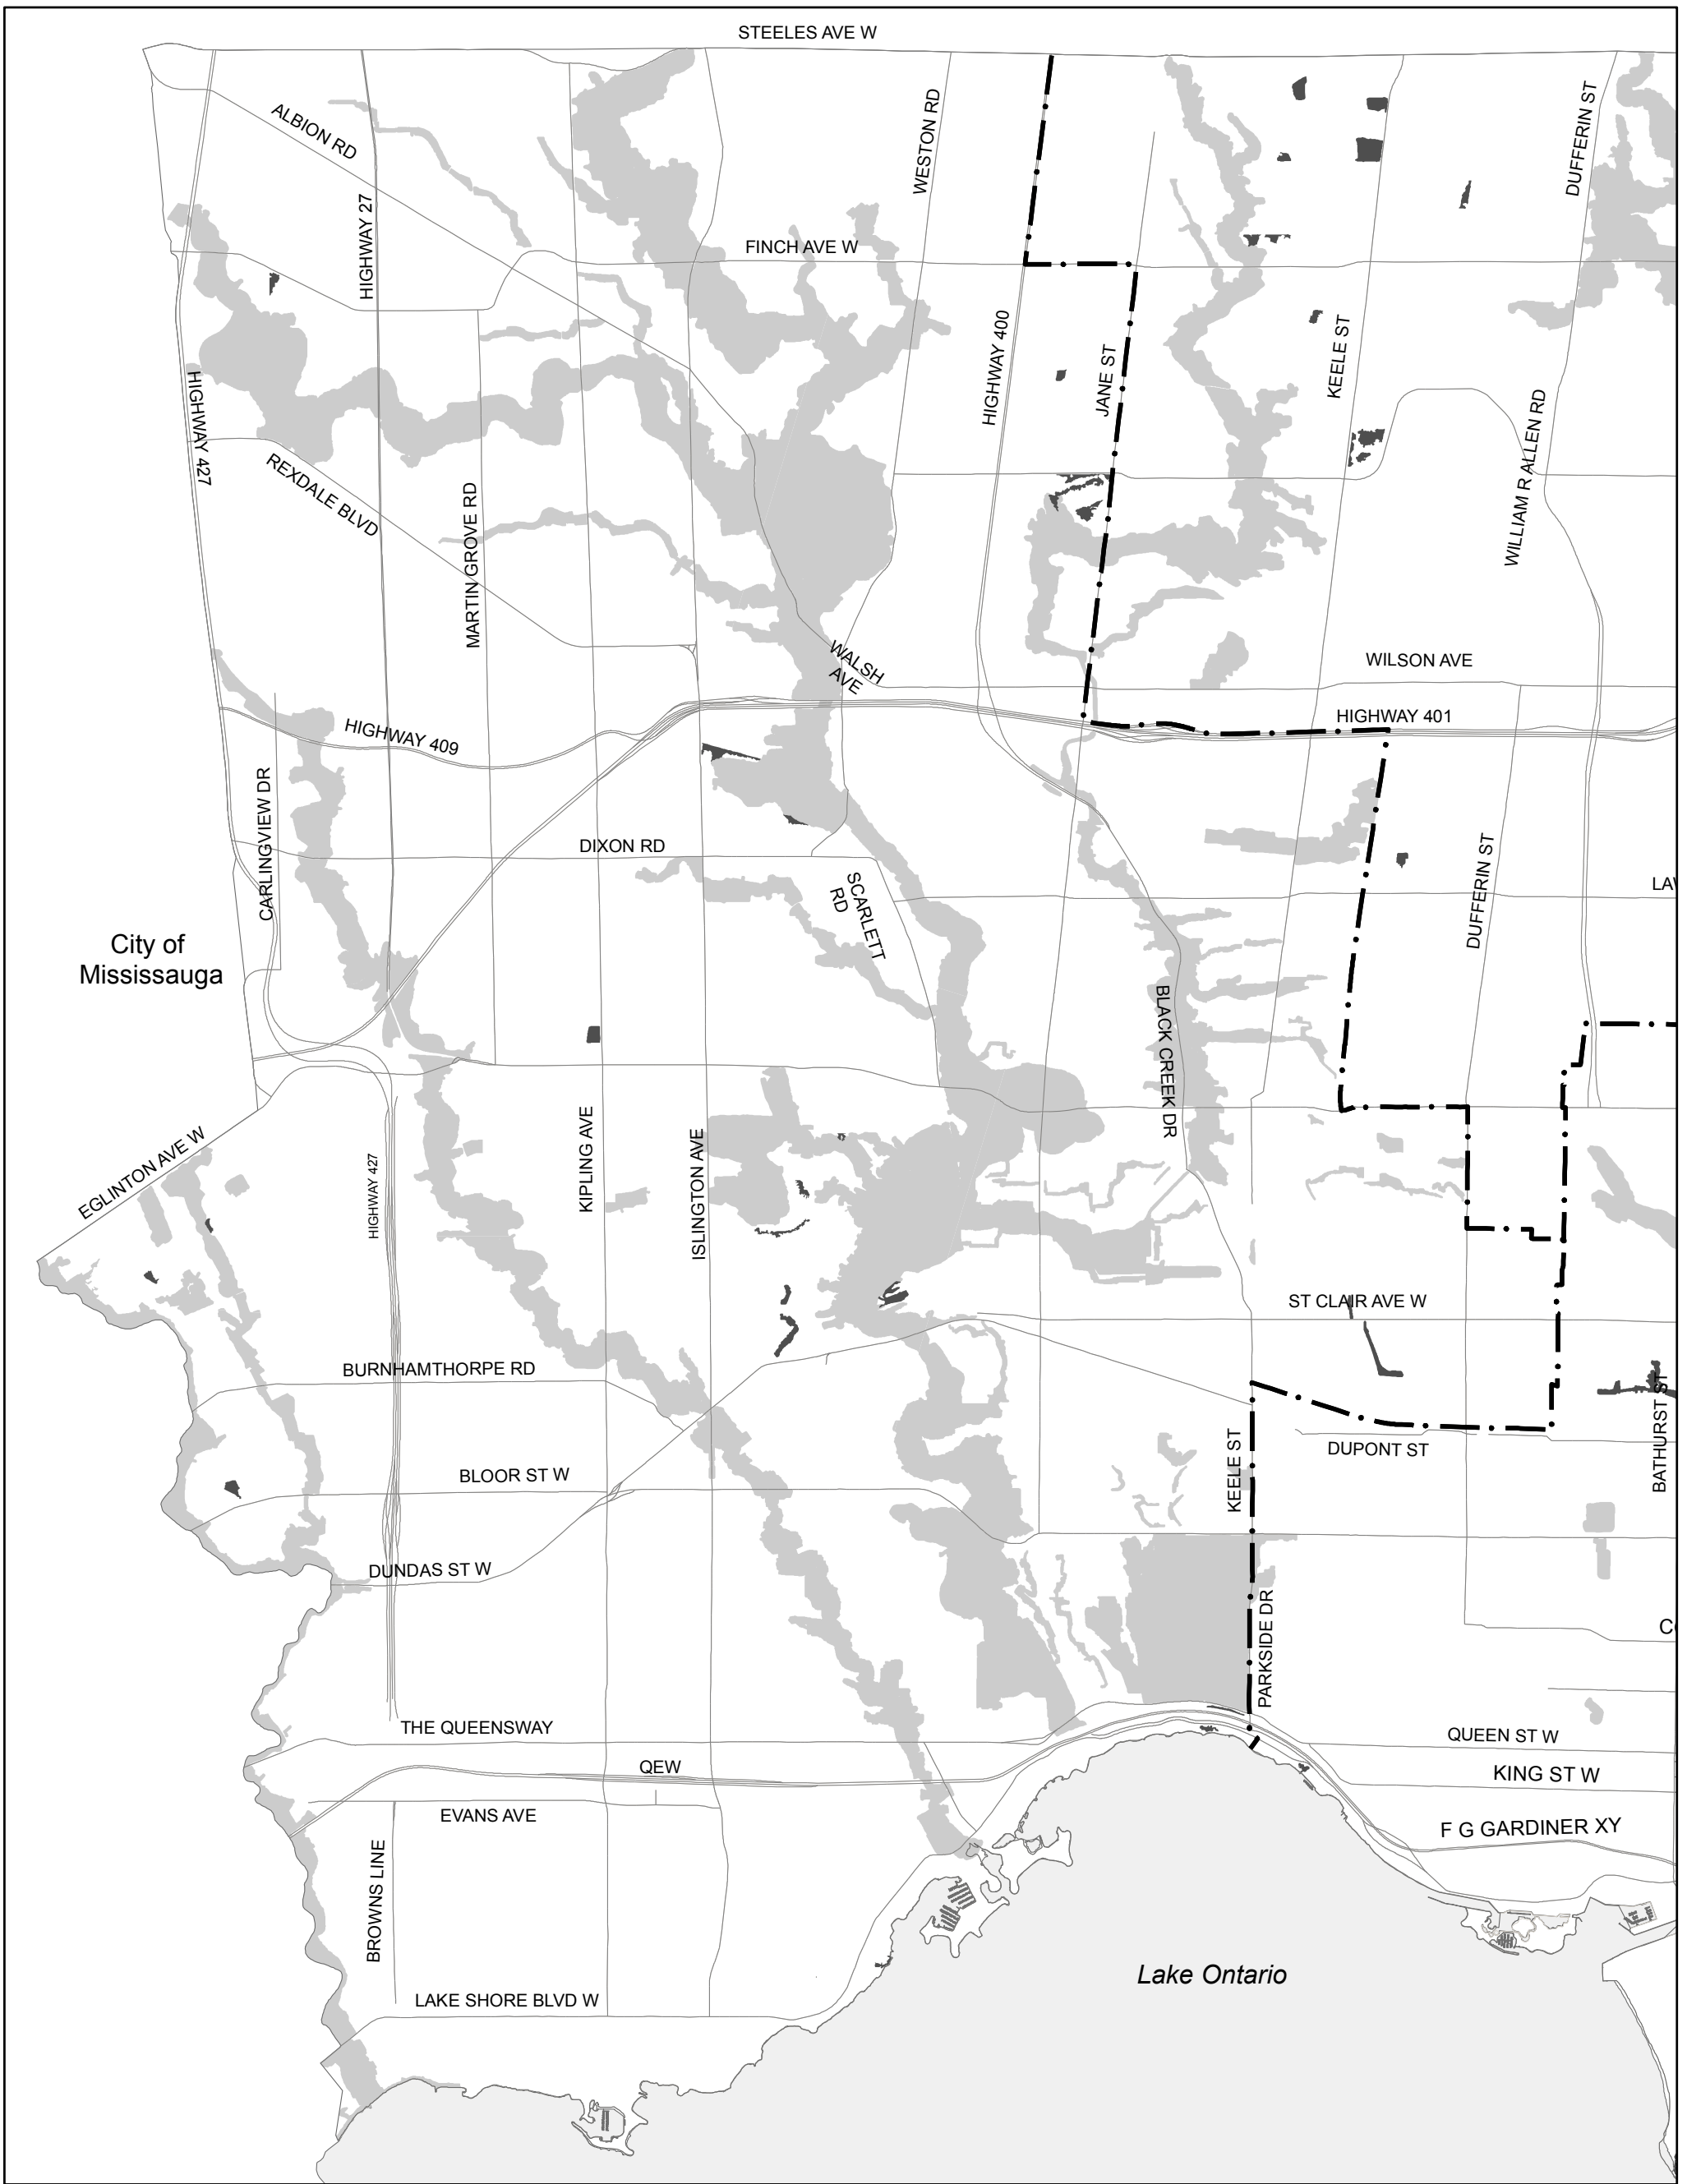

# Areas to be Protected Under the Ravine and Natural Feature Protection By-Law

Map 1 of 4  
Toronto and East York  
Community Council

Community Council Areas

Areas to be Protected Under the  
Ravine and Natural Feature  
Protection By-Law

Map 2 of 4  
Etobicoke York  
Community Council

Map Produced By:  
Technical Services,  
Survey and Mapping Services  
Date: February 2008

# Areas to be Protected Under the Ravine and Natural Feature Protection By-Law

Map 3 of 4  
North York Community Council

Community Council Areas

# Areas to be Protected Under the Ravine and Natural Feature Protection By-Law

Map 4 of 4  
Scarborough Community Council

Community Council Areas