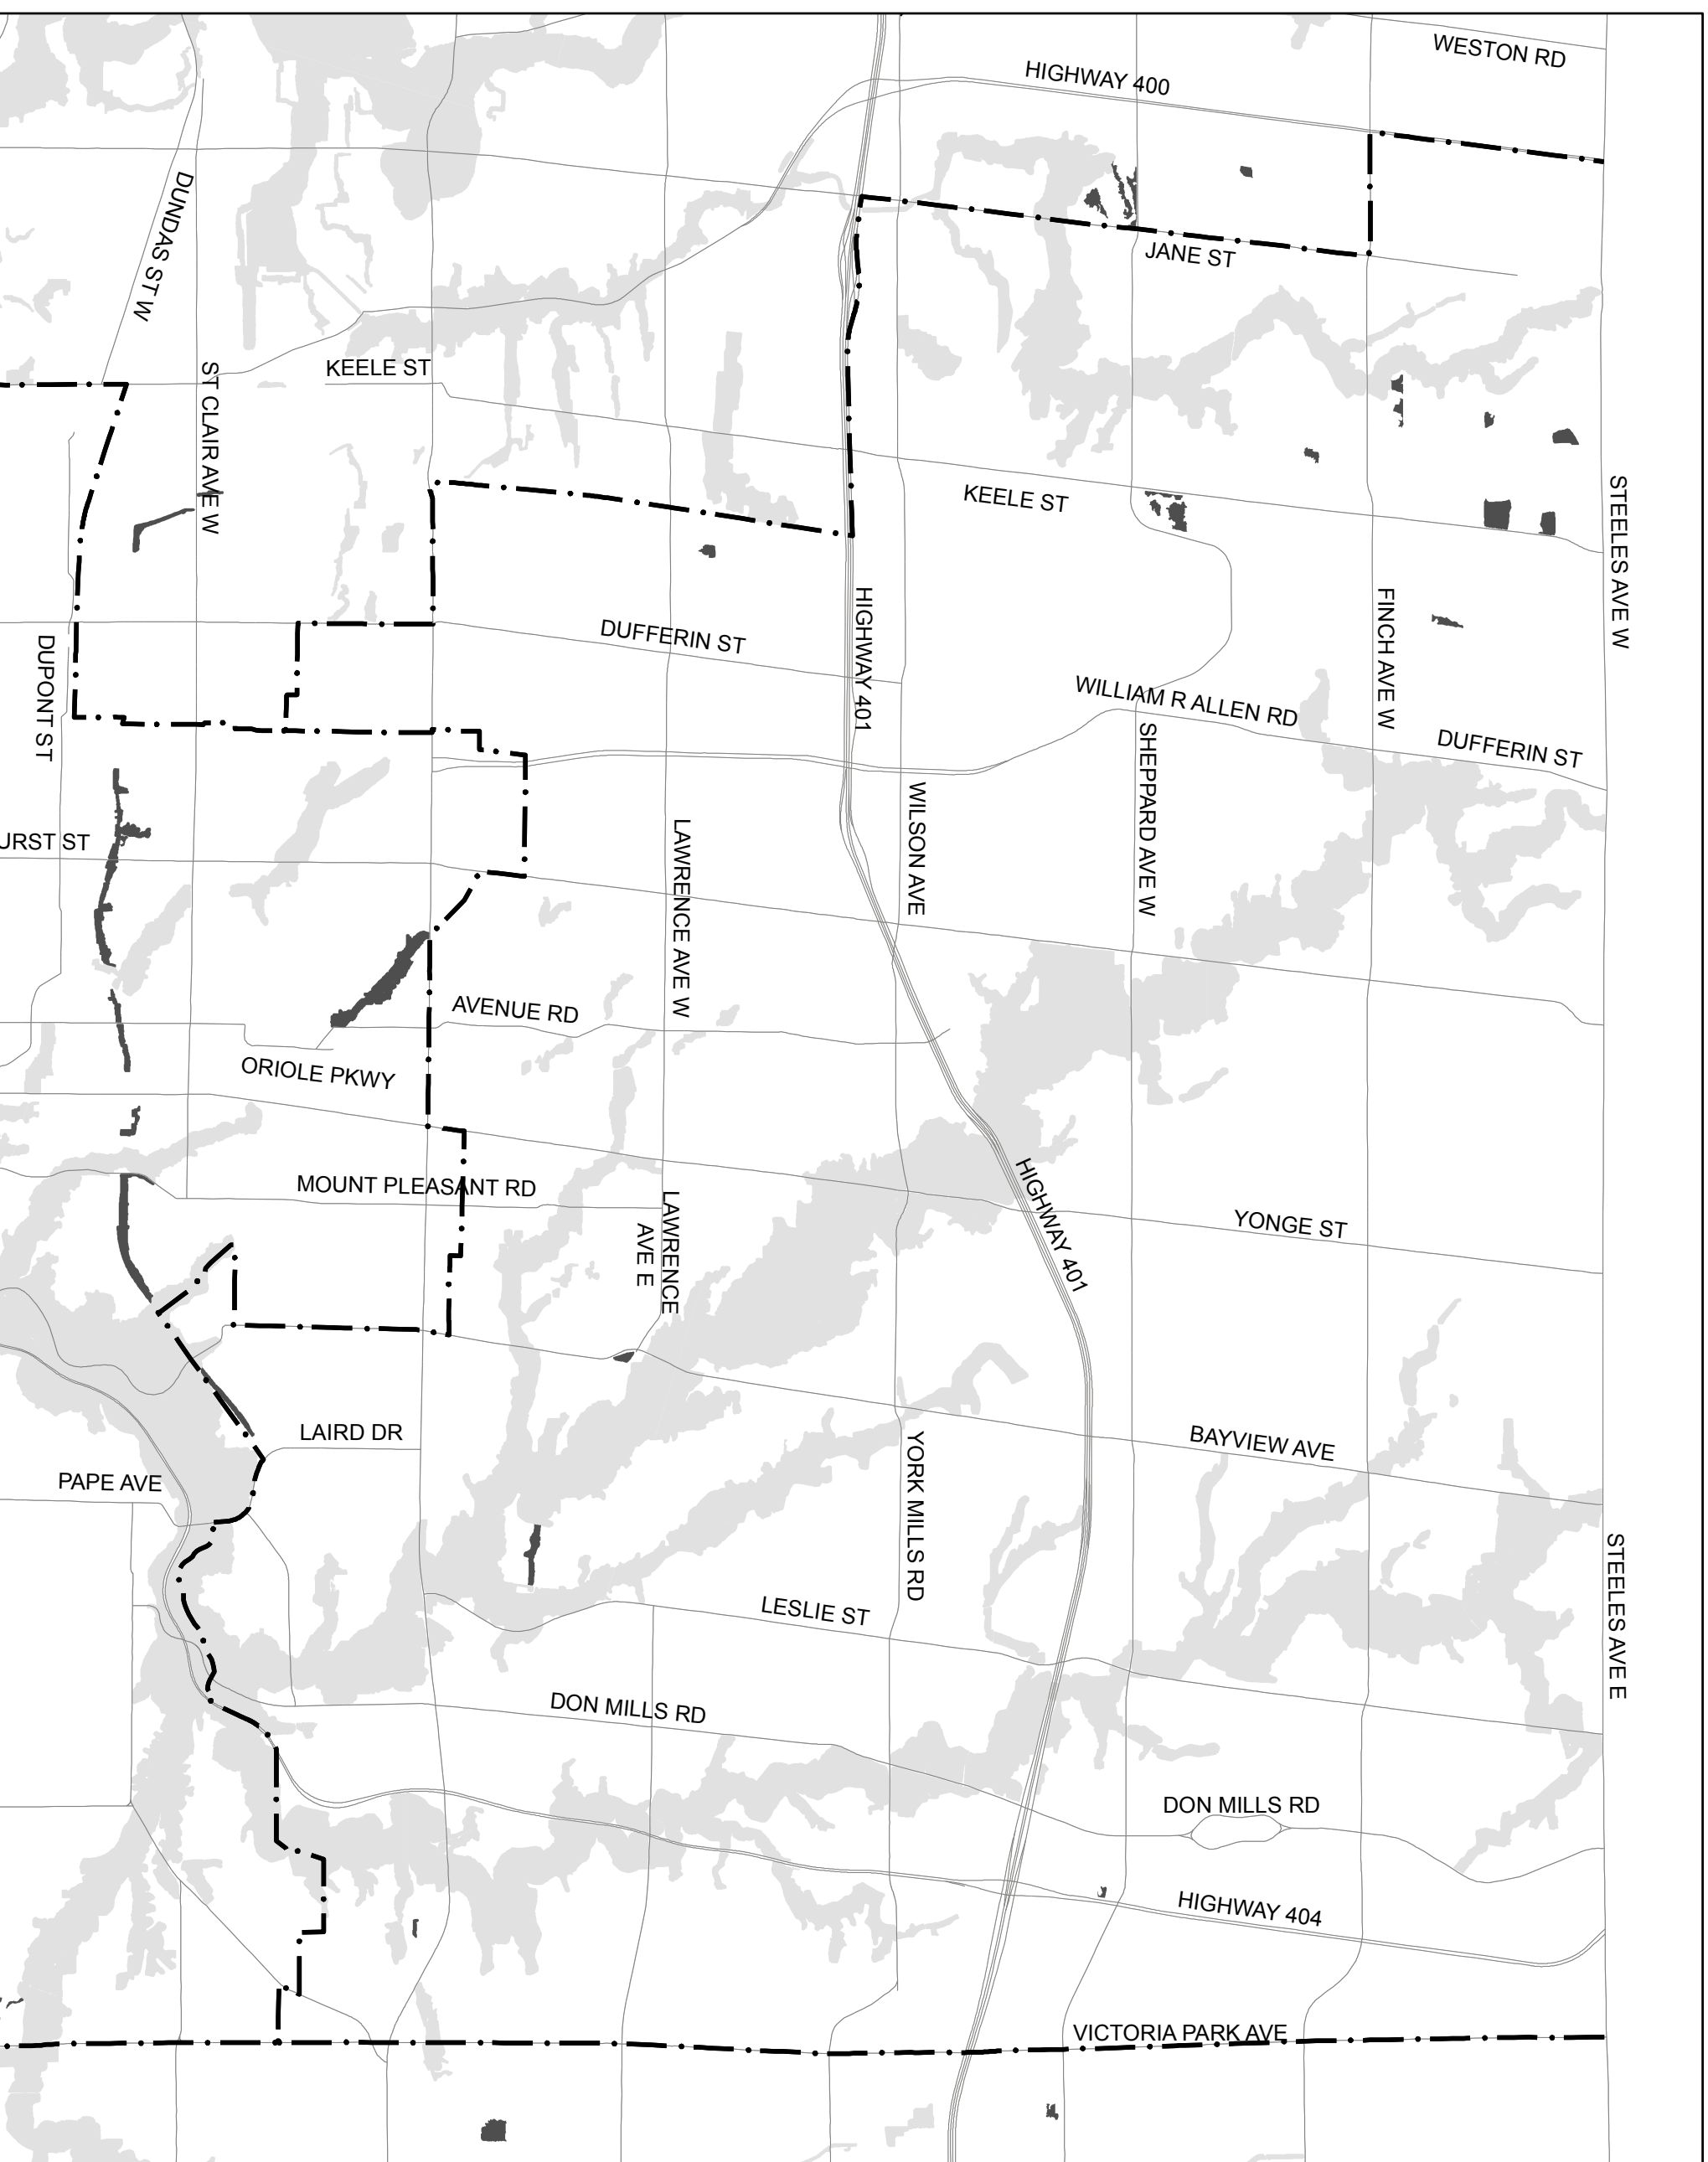

# Areas to be Protected Under the Ravine and Natural Feature Protection By-Law

Map 1 of 4  
Toronto and East York  
Community Council

Community Council Areas

Areas to be Protected Under the  
Ravine and Natural Feature  
Protection By-Law

Map 2 of 4  
Etobicoke York  
Community Council

Map Produced By:  
Technical Services,  
Survey and Mapping Services  
Date: February 2008

# Areas to be Protected Under the Ravine and Natural Feature Protection By-Law

Map 3 of 4  
North York Community Council

Community Council Areas

# Areas to be Protected Under the Ravine and Natural Feature Protection By-Law

Map 4 of 4  
Scarborough Community Council

Community Council Areas