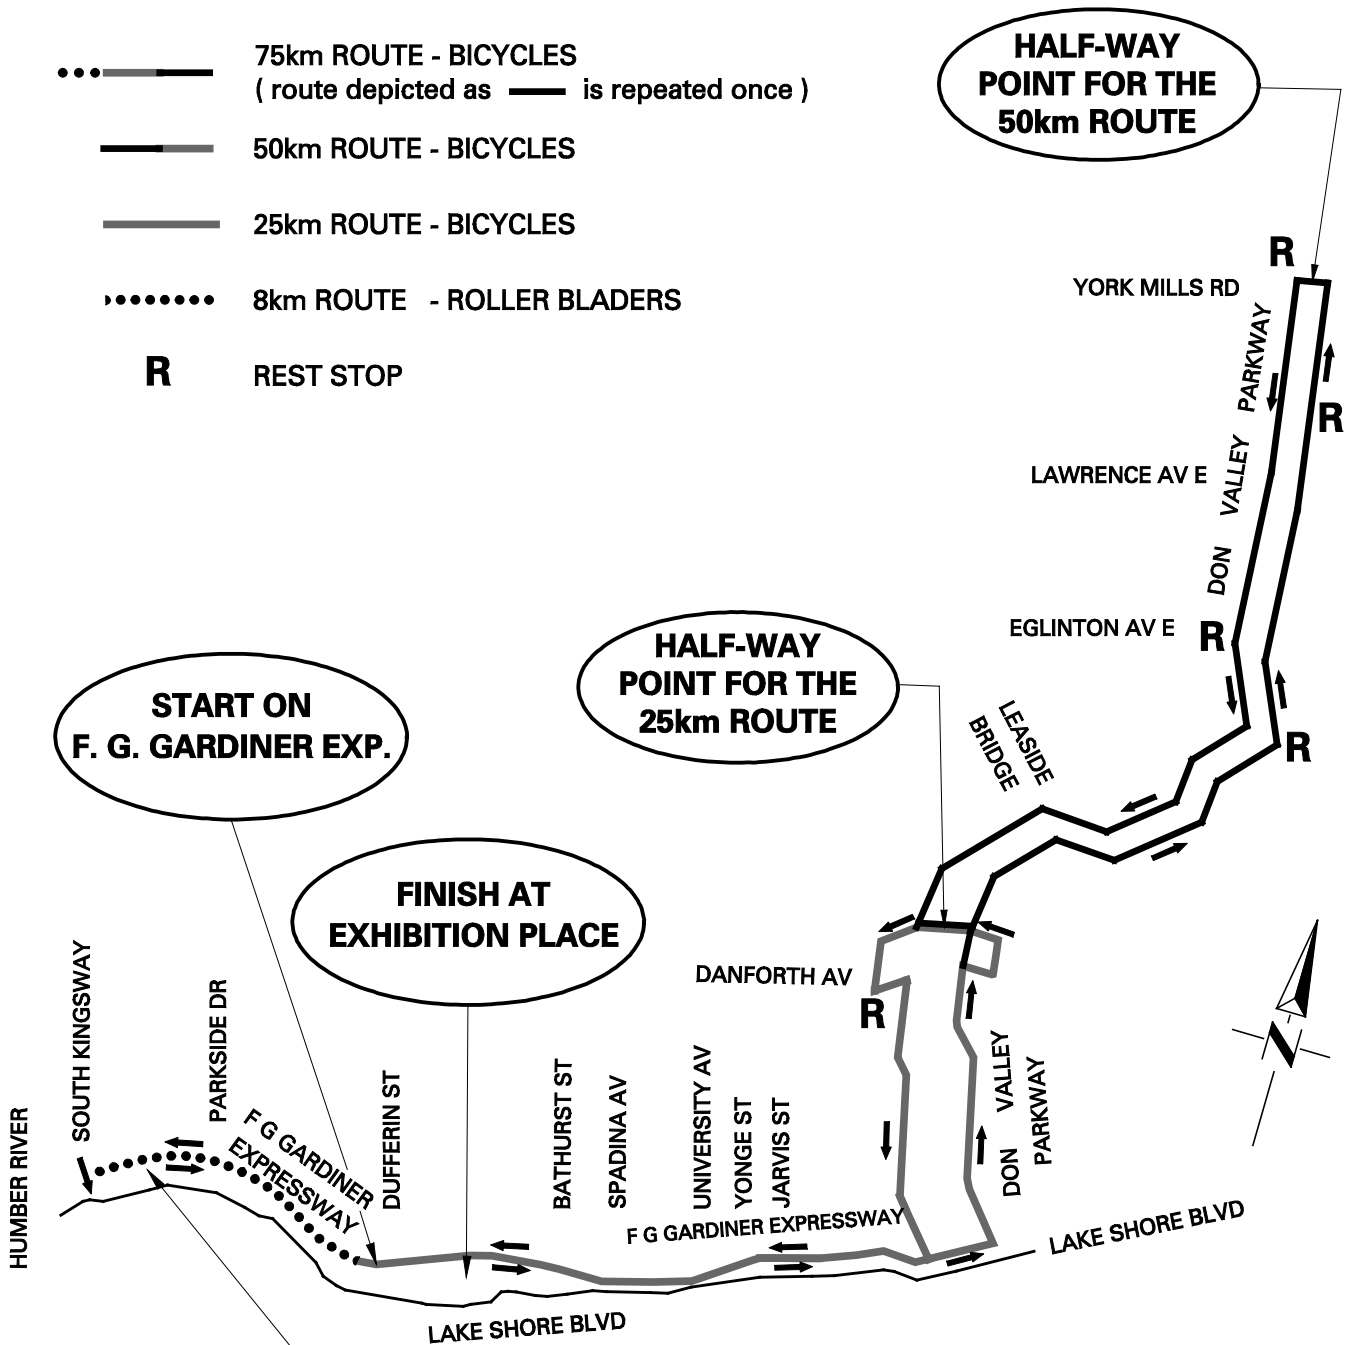

LEGEND

- 
 75km ROUTE - BICYCLES
 (route depicted as  is repeated once)
- 
 50km ROUTE - BICYCLES
- 
 25km ROUTE - BICYCLES
- 
 8km ROUTE - ROLLER BLADERS
- R** REST STOP

START ON
F. G. GARDINER EXP.

FINISH AT
EXHIBITION PLACE

HALF-WAY
POINT FOR THE
25km ROUTE

HALF-WAY
POINT FOR THE
50km ROUTE

*** FOR ROLLER BLADERS ONLY

2008, 2009 & 2010 RIDE FOR HEART ROUTE MAP