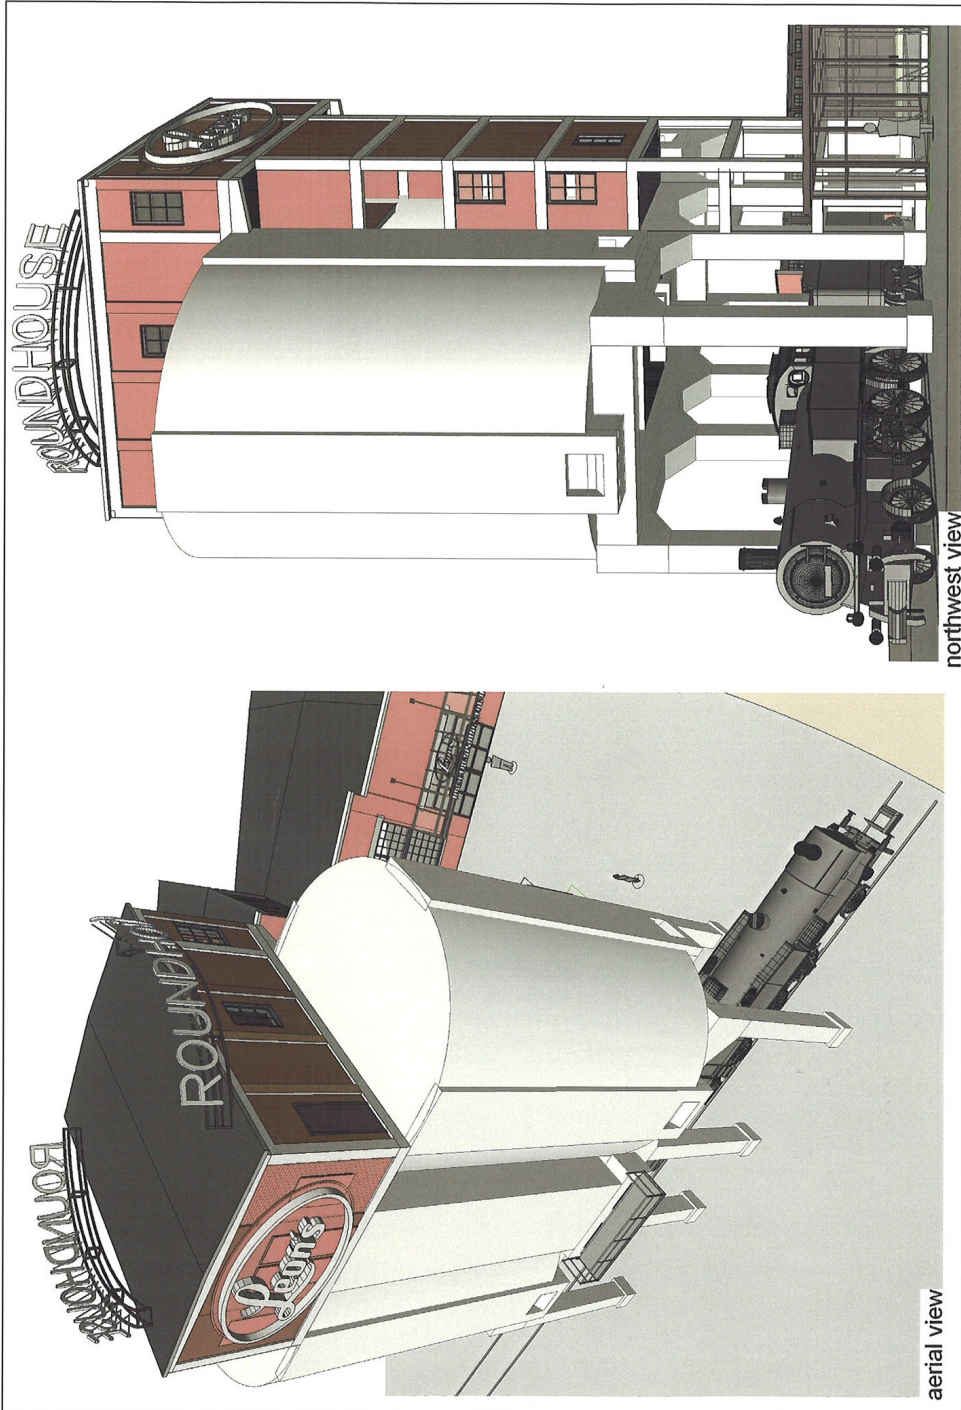

North view

Southeast view

PROJECT No. TI-13056
 DATE: 2008-02-26
 SCALE: N.T.S.
 DWG No. SIGN-01

Project Title
SIGNAGE CONCEPTS
 Coal & Sanding Tower Perspectives

Project Title
John Street Roundhouse
 255 Bremner Blvd. Toronto, ON

\\120081\Source\current\Sketches\Signage\Sign-01.dwg 2008-02-26 - 12:59pm

aerial view

northwest view

Project Title
John Street Roundhouse
 255 Bremner Blvd. Toronto, ON

Drawing Title
SIGNAGE CONCEPTS
 Coal & Sanding Tower Perspectives

PROJECT No. TI-13056
 DATE: 2008-02-26
 SCALE: N.T.S.
 DWG No. SIGN-02

Y:\13056\Search\current\Sketch\Signage\Sign-02.dwg 2008-02-26 - 12:54pm