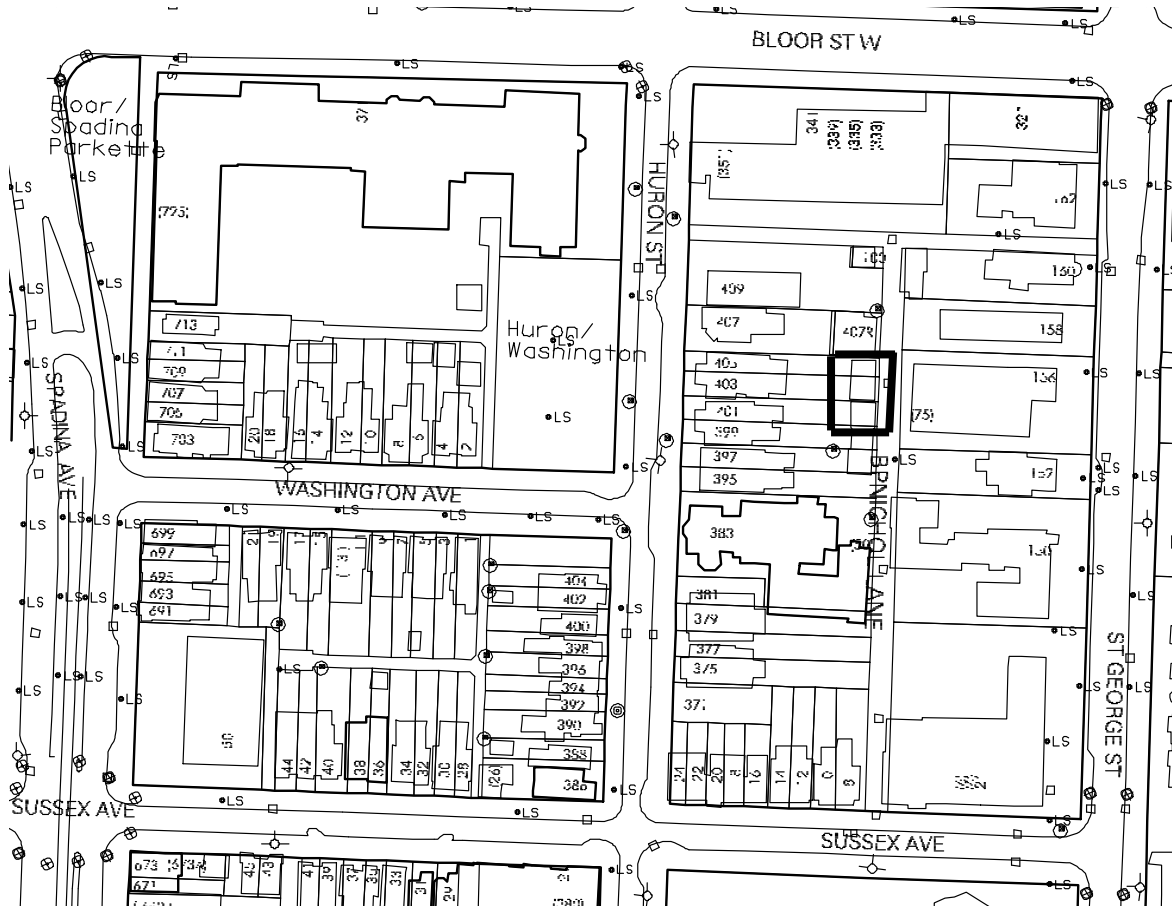

LOCATION MAP: 80 BPNICHOL LANE
(AT THE REAR OF 401, 403 AND 405 HURON STREET)

ATTACHMENT NO. 1

This map is for information purposes only.
The exact boundaries of the property are not shown.