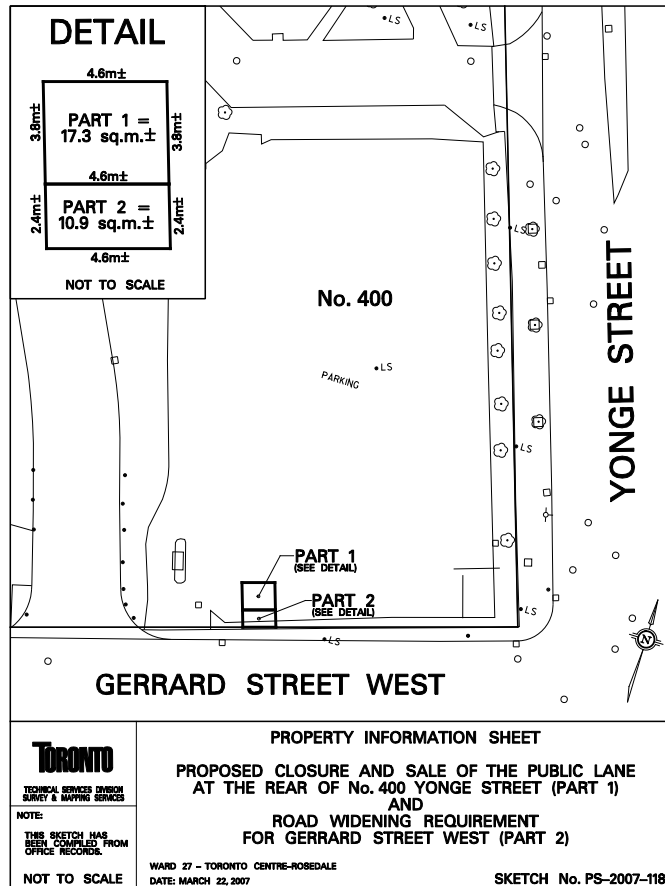

Appendix "B"  
 Site Map and Sketch No. PS-2007-118

Closure and Sale of a Portion of a Public Lane at the Rear of 400 Yonge Street