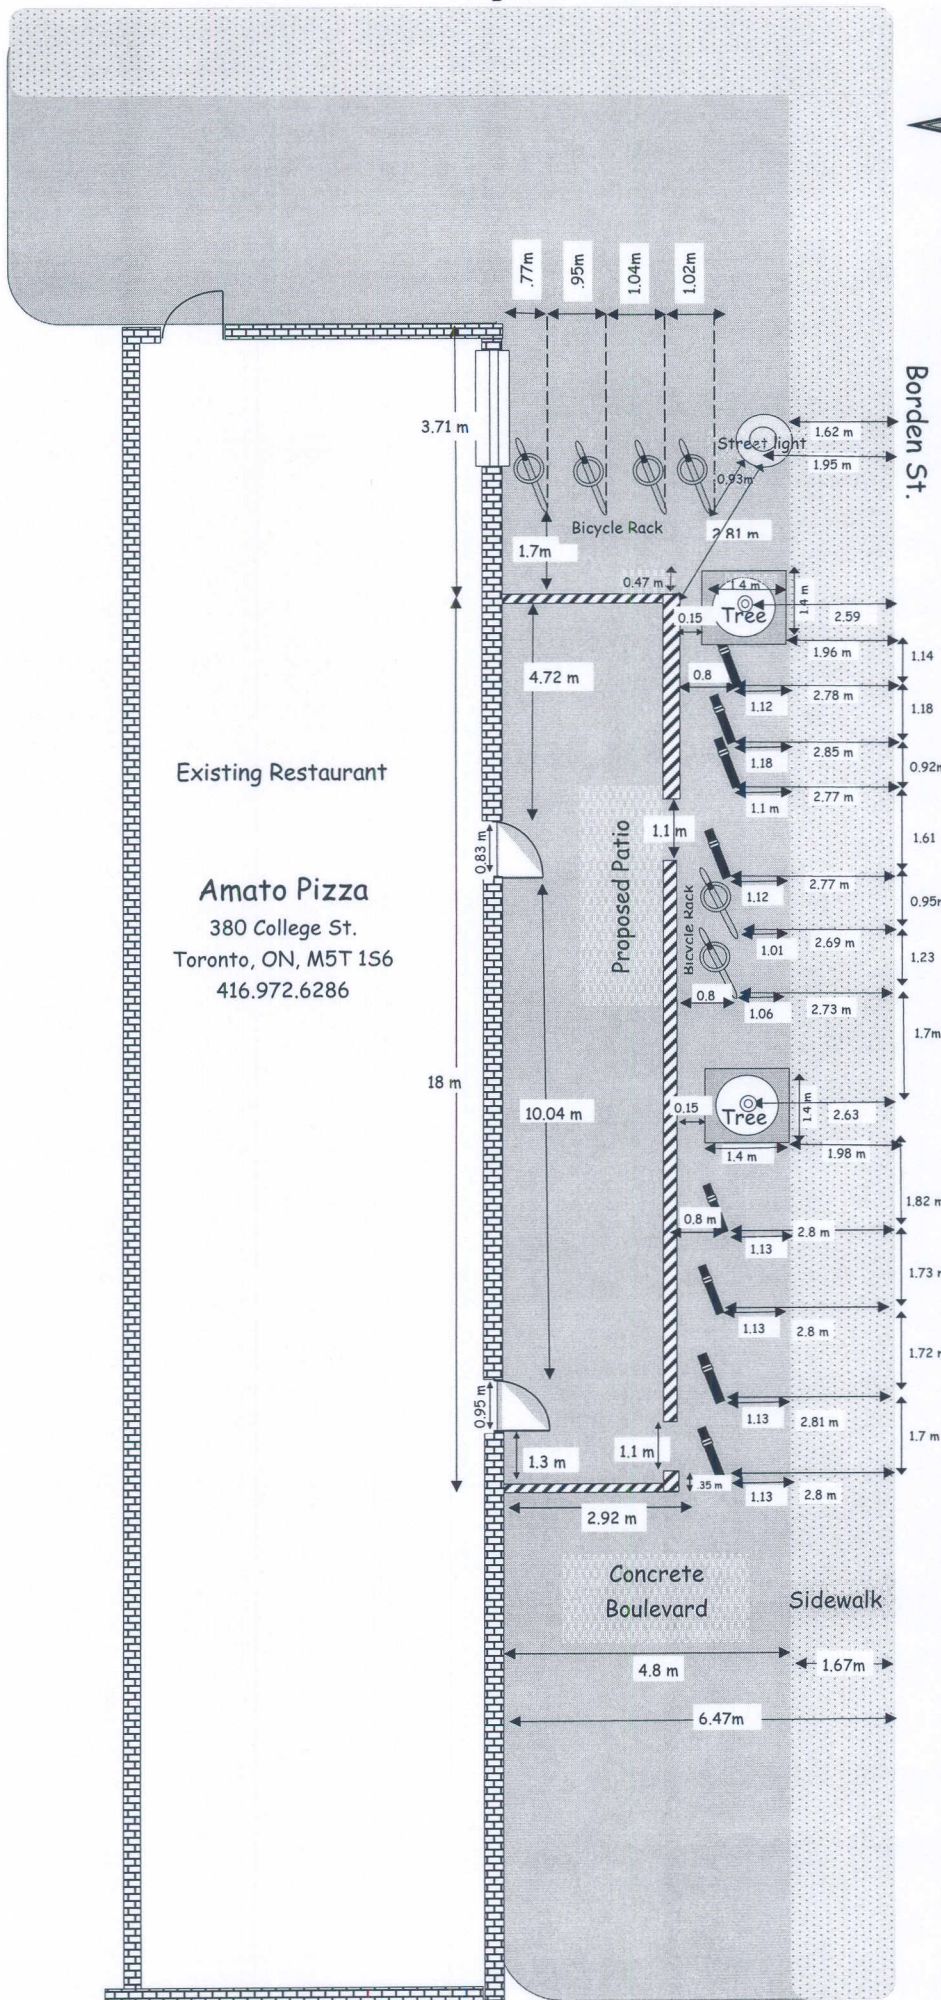

# Amato Pizza

College St.

**Note: Street light**

|                       |            |
|-----------------------|------------|
| <b>Diameter:</b>      | Pole 0.17m |
|                       | Rim 0.59m  |
| <b>Circumference:</b> | Pole 0.64m |
|                       | Rim 1.94m  |

Existing Restaurant

**Amato Pizza**  
380 College St.  
Toronto, ON, M5T 1S6  
416.972.6286

Concrete Boulevard Sidewalk

Scale: 1 metre