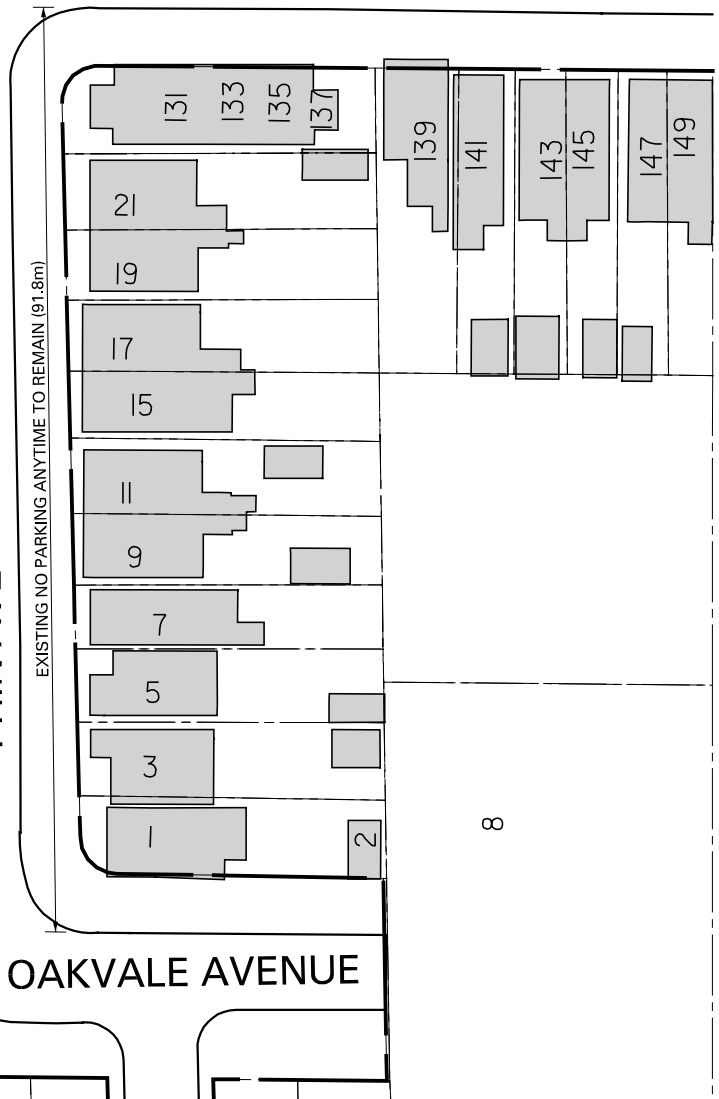

CHATHAM AVENUE

CHATHAM AVENUE

PHIN AVE

OAKVALE AVENUE

LEGEND

- PROPOSED STUDENT PICK-UP/DROP-OFF AREA
- 10 MINUTE MAXIMUM PARKING
- 8:00a.m. - 9:00a.m., 11:30a.m. - 1:30p.m. AND
- 4:00p.m. - 4:30p.m., MONDAY - FRIDAY
- NO PARKING AT OTHER TIMES

NOTE:
INFORMATION ON THIS PLAN IS BASED ON OFFICE RECORDS AND IS SUBJECT TO FIELD VERIFICATION.

ALL DIMENSIONS ARE APPROXIMATE.

PHIN AVENUE PROPOSED STUDENT PICK-UP/DROP-OFF AREA