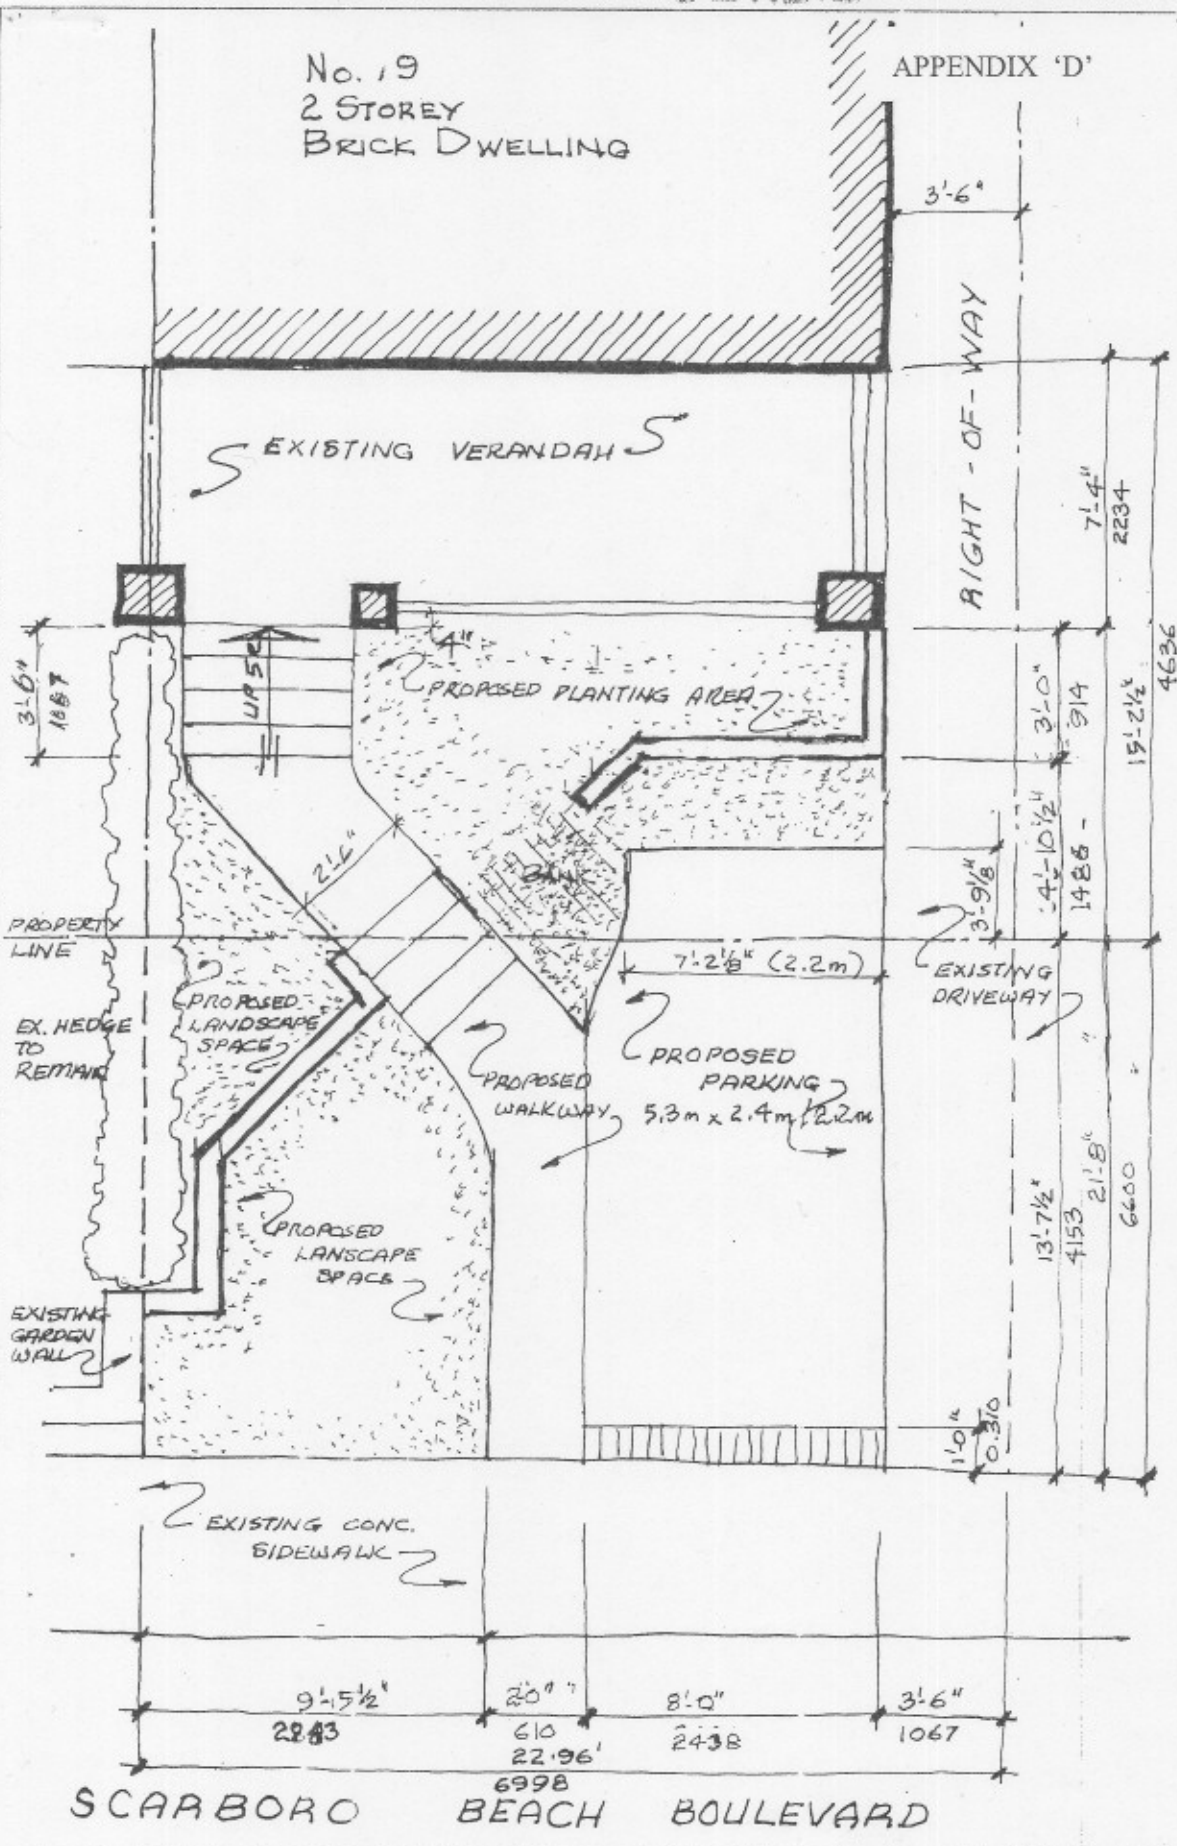

No. 19
2 STOREY
BRICK DWELLING

APPENDIX 'D'

PROPOSED FRONT YARD
BABAN - RYGIEL RESIDENCE
79 SCARBOROUGH BEACH BLVD
TORONTO, ONTARIO, M4E 2W9

SCALE 1/8" = 1'-0"
DATE 12/12/08
DRAWN BY LA
PROJECT NO. 0898

INSPIRATION II
LANDSCAPING
13 KIMBERLEY AVENUE, TORONTO, ONTARIO, M4E 2Z2
Tel: 416-698-3774 Fax: 416-698-3771 Pcs: 416-712-2077