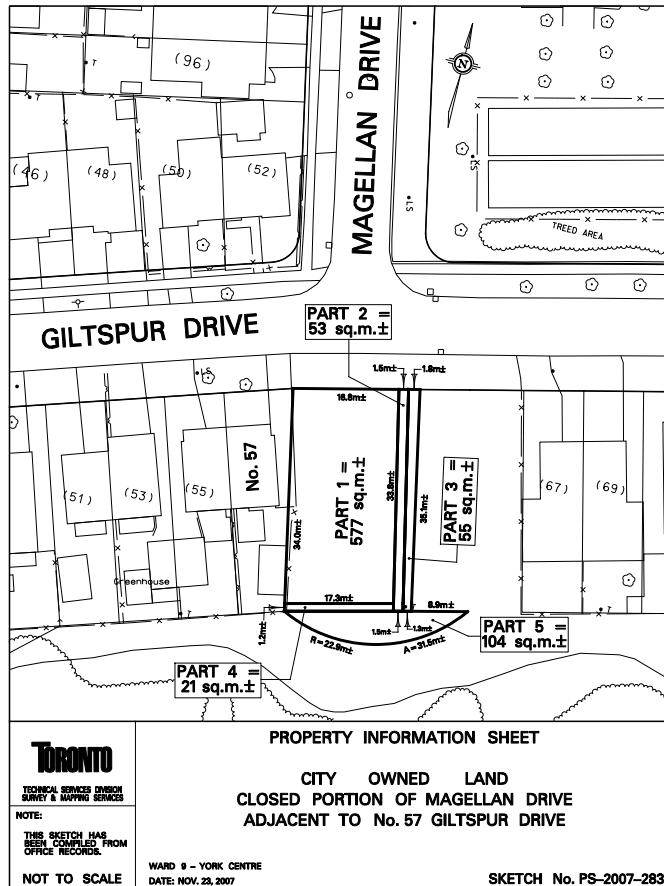

APPENDIX "B"

NOT TO SCALE

PROPERTY INFORMATION SHEET

CITY OWNED LAND
CLOSED PORTION OF MAGELLAN DRIVE
ADJACENT TO No. 57 GILTSBUR DRIVE

WARD 6 - YORK CENTRE
DATE: NOV. 23, 2007

SKETCH No. PS-2007-283