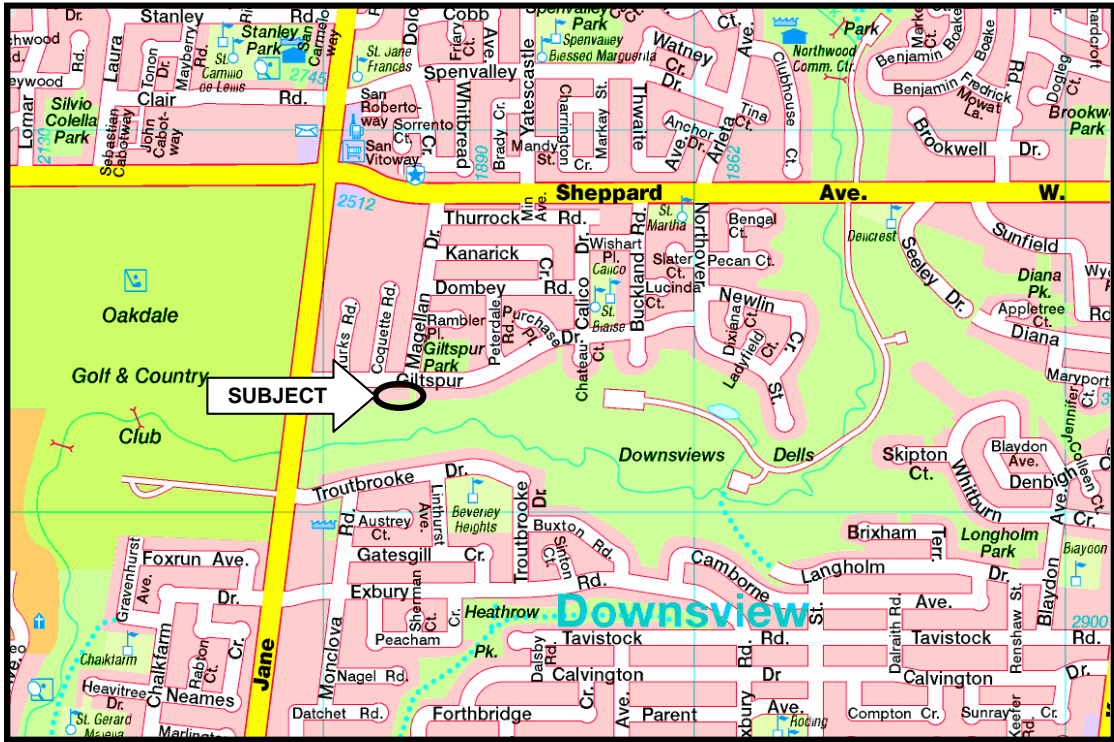

APPENDIX "B"

NOT TO SCALE

PROPERTY INFORMATION SHEET

CITY OWNED LAND
CLOSED PORTION OF MAGELLAN DRIVE
ADJACENT TO No. 57 GILTSBUR DRIVE

WARD 6 - YORK CENTRE
DATE: NOV. 23, 2007

SKETCH No. PS-2007-283