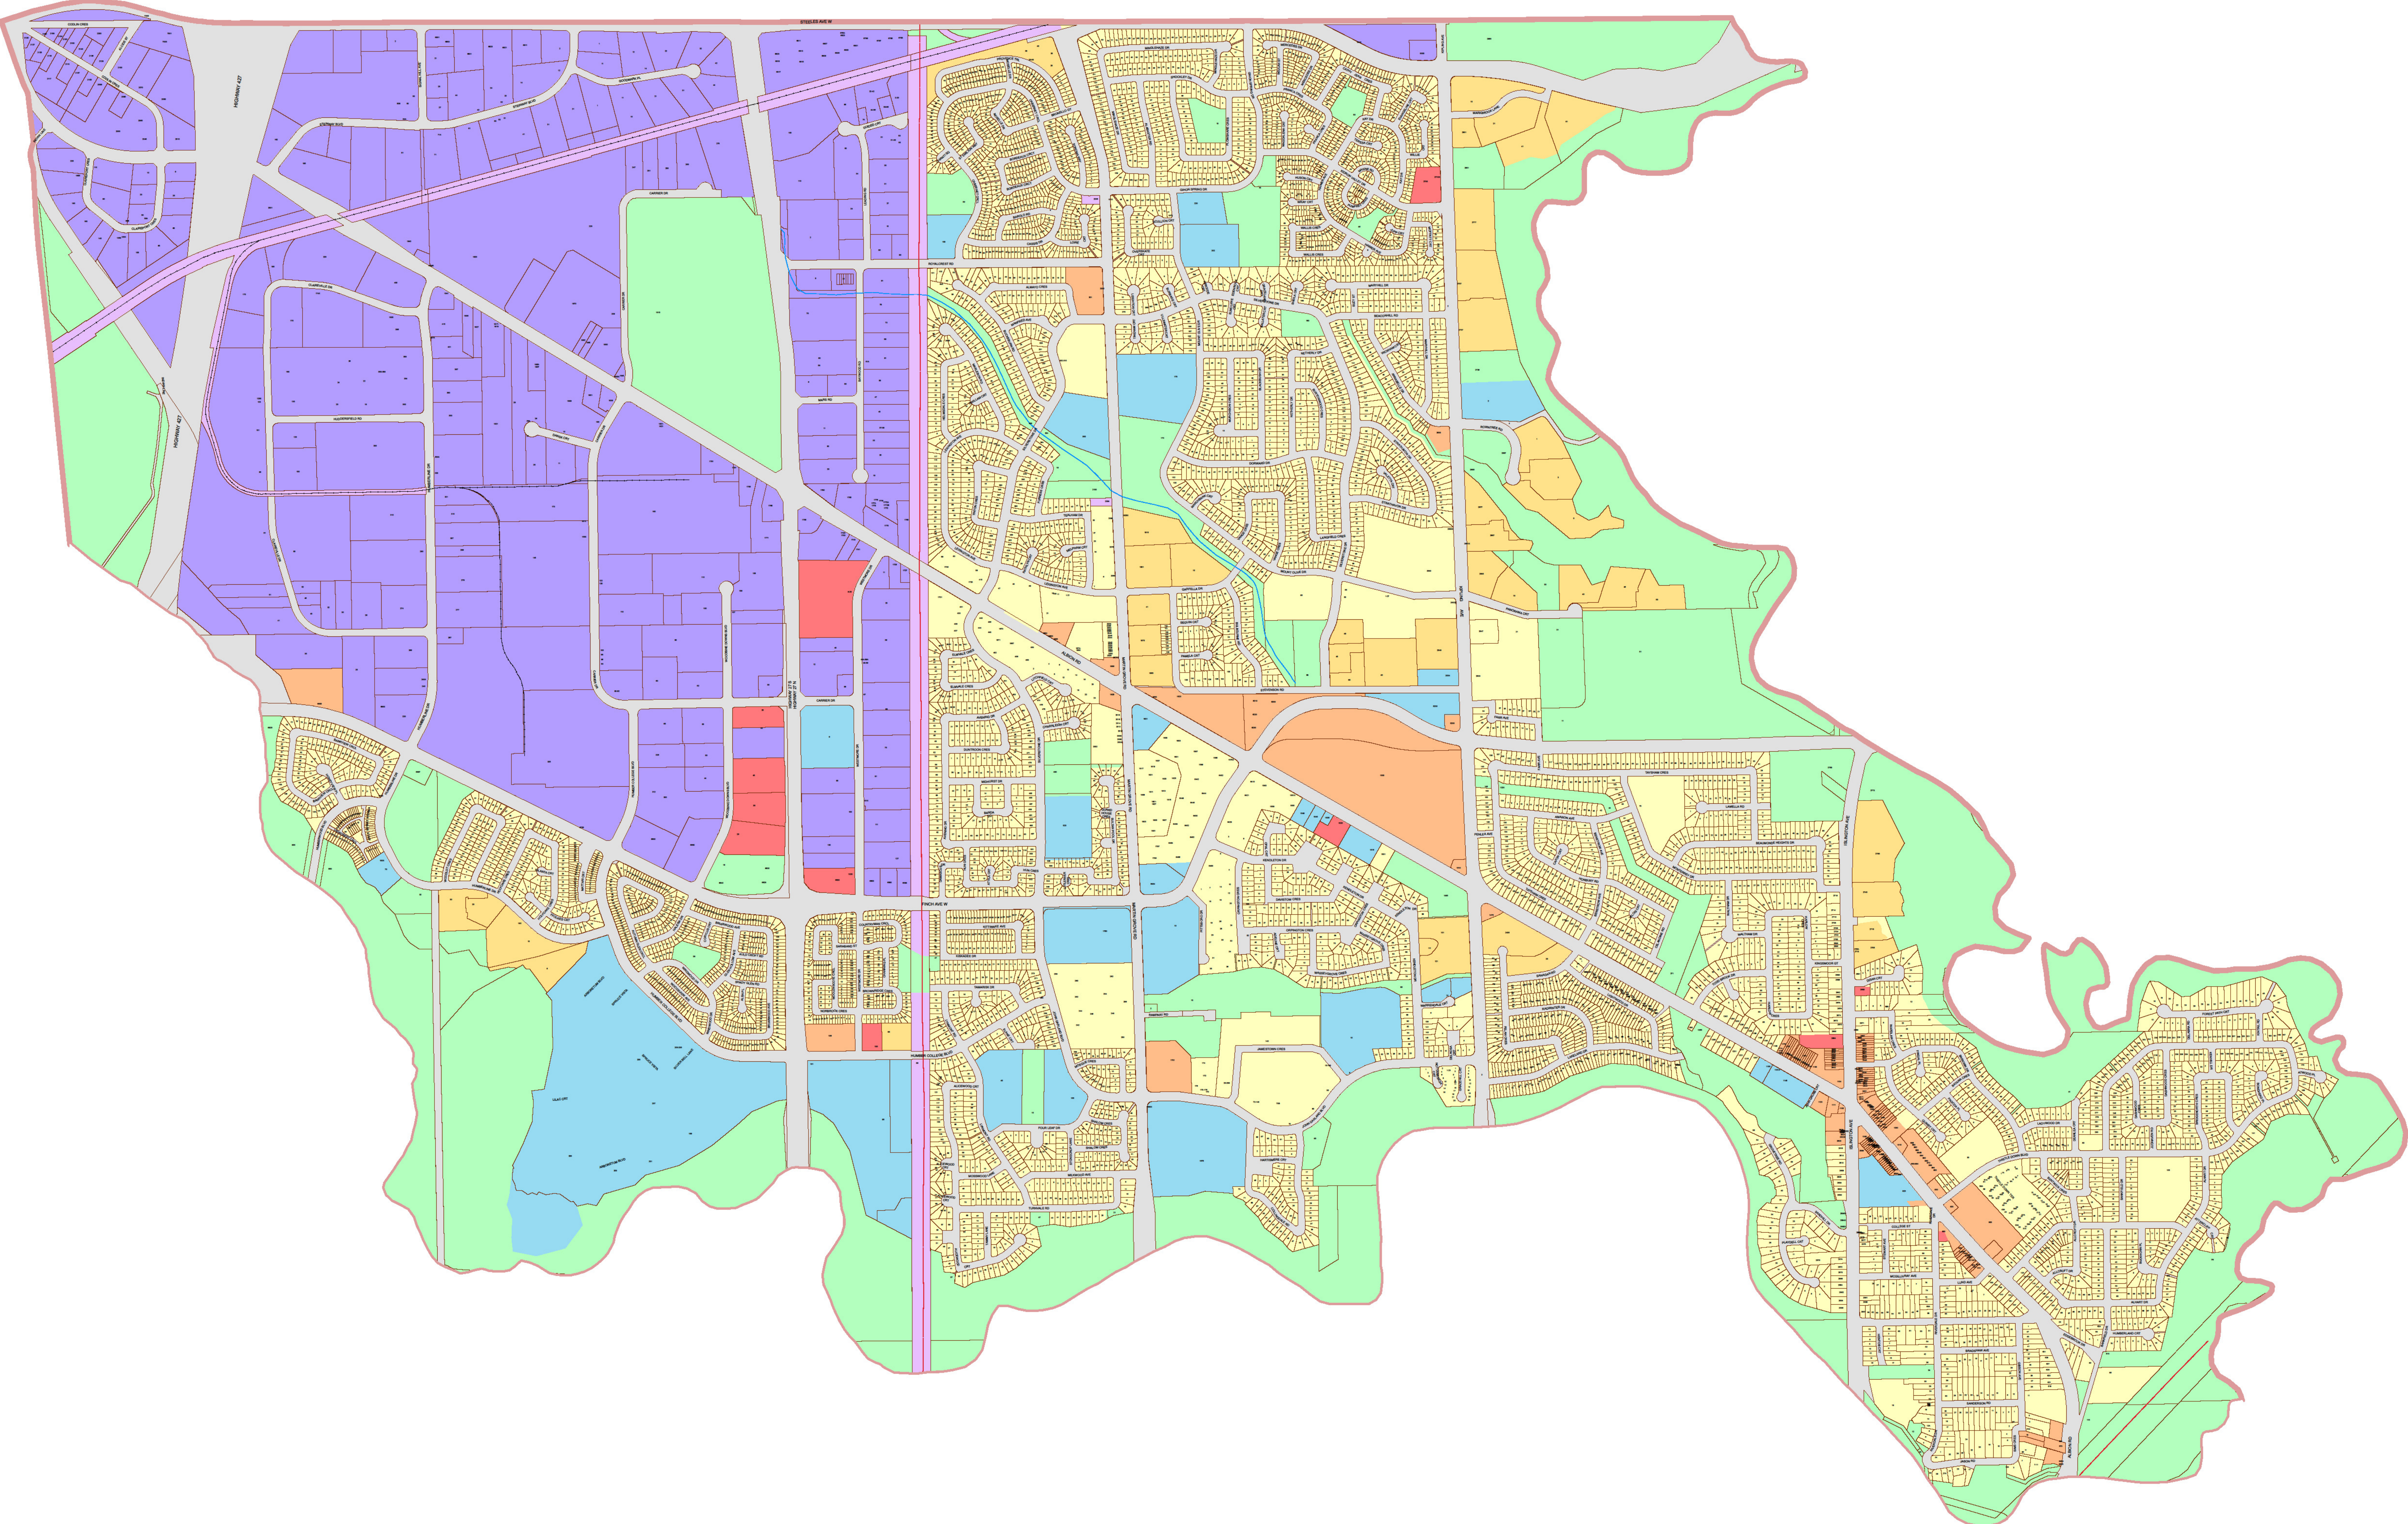

City of Toronto Municipal Code Chapter 694 - Signs - Schedule 'A'

Ward 1:
Etobicoke North

Key Map

Legend

- Residential District
- Residential Apartment District
- Commercial District
- Commercial Residential District
- Employment Industrial District
- Employment Industrial Office District
- Institutional District
- Open Space District
- Utility District
- Gardiner Gateway Special Sign District
- Chinatown Special Sign District
- Downtown Yonge Special Sign District
- Dundas Square Special Sign District
- University Avenue Special Sign District
- City Hall and Nathan Phillips Square
Special Sign District

Scale 1:4000

For an electronic version of this map refer to www.toronto.ca/building