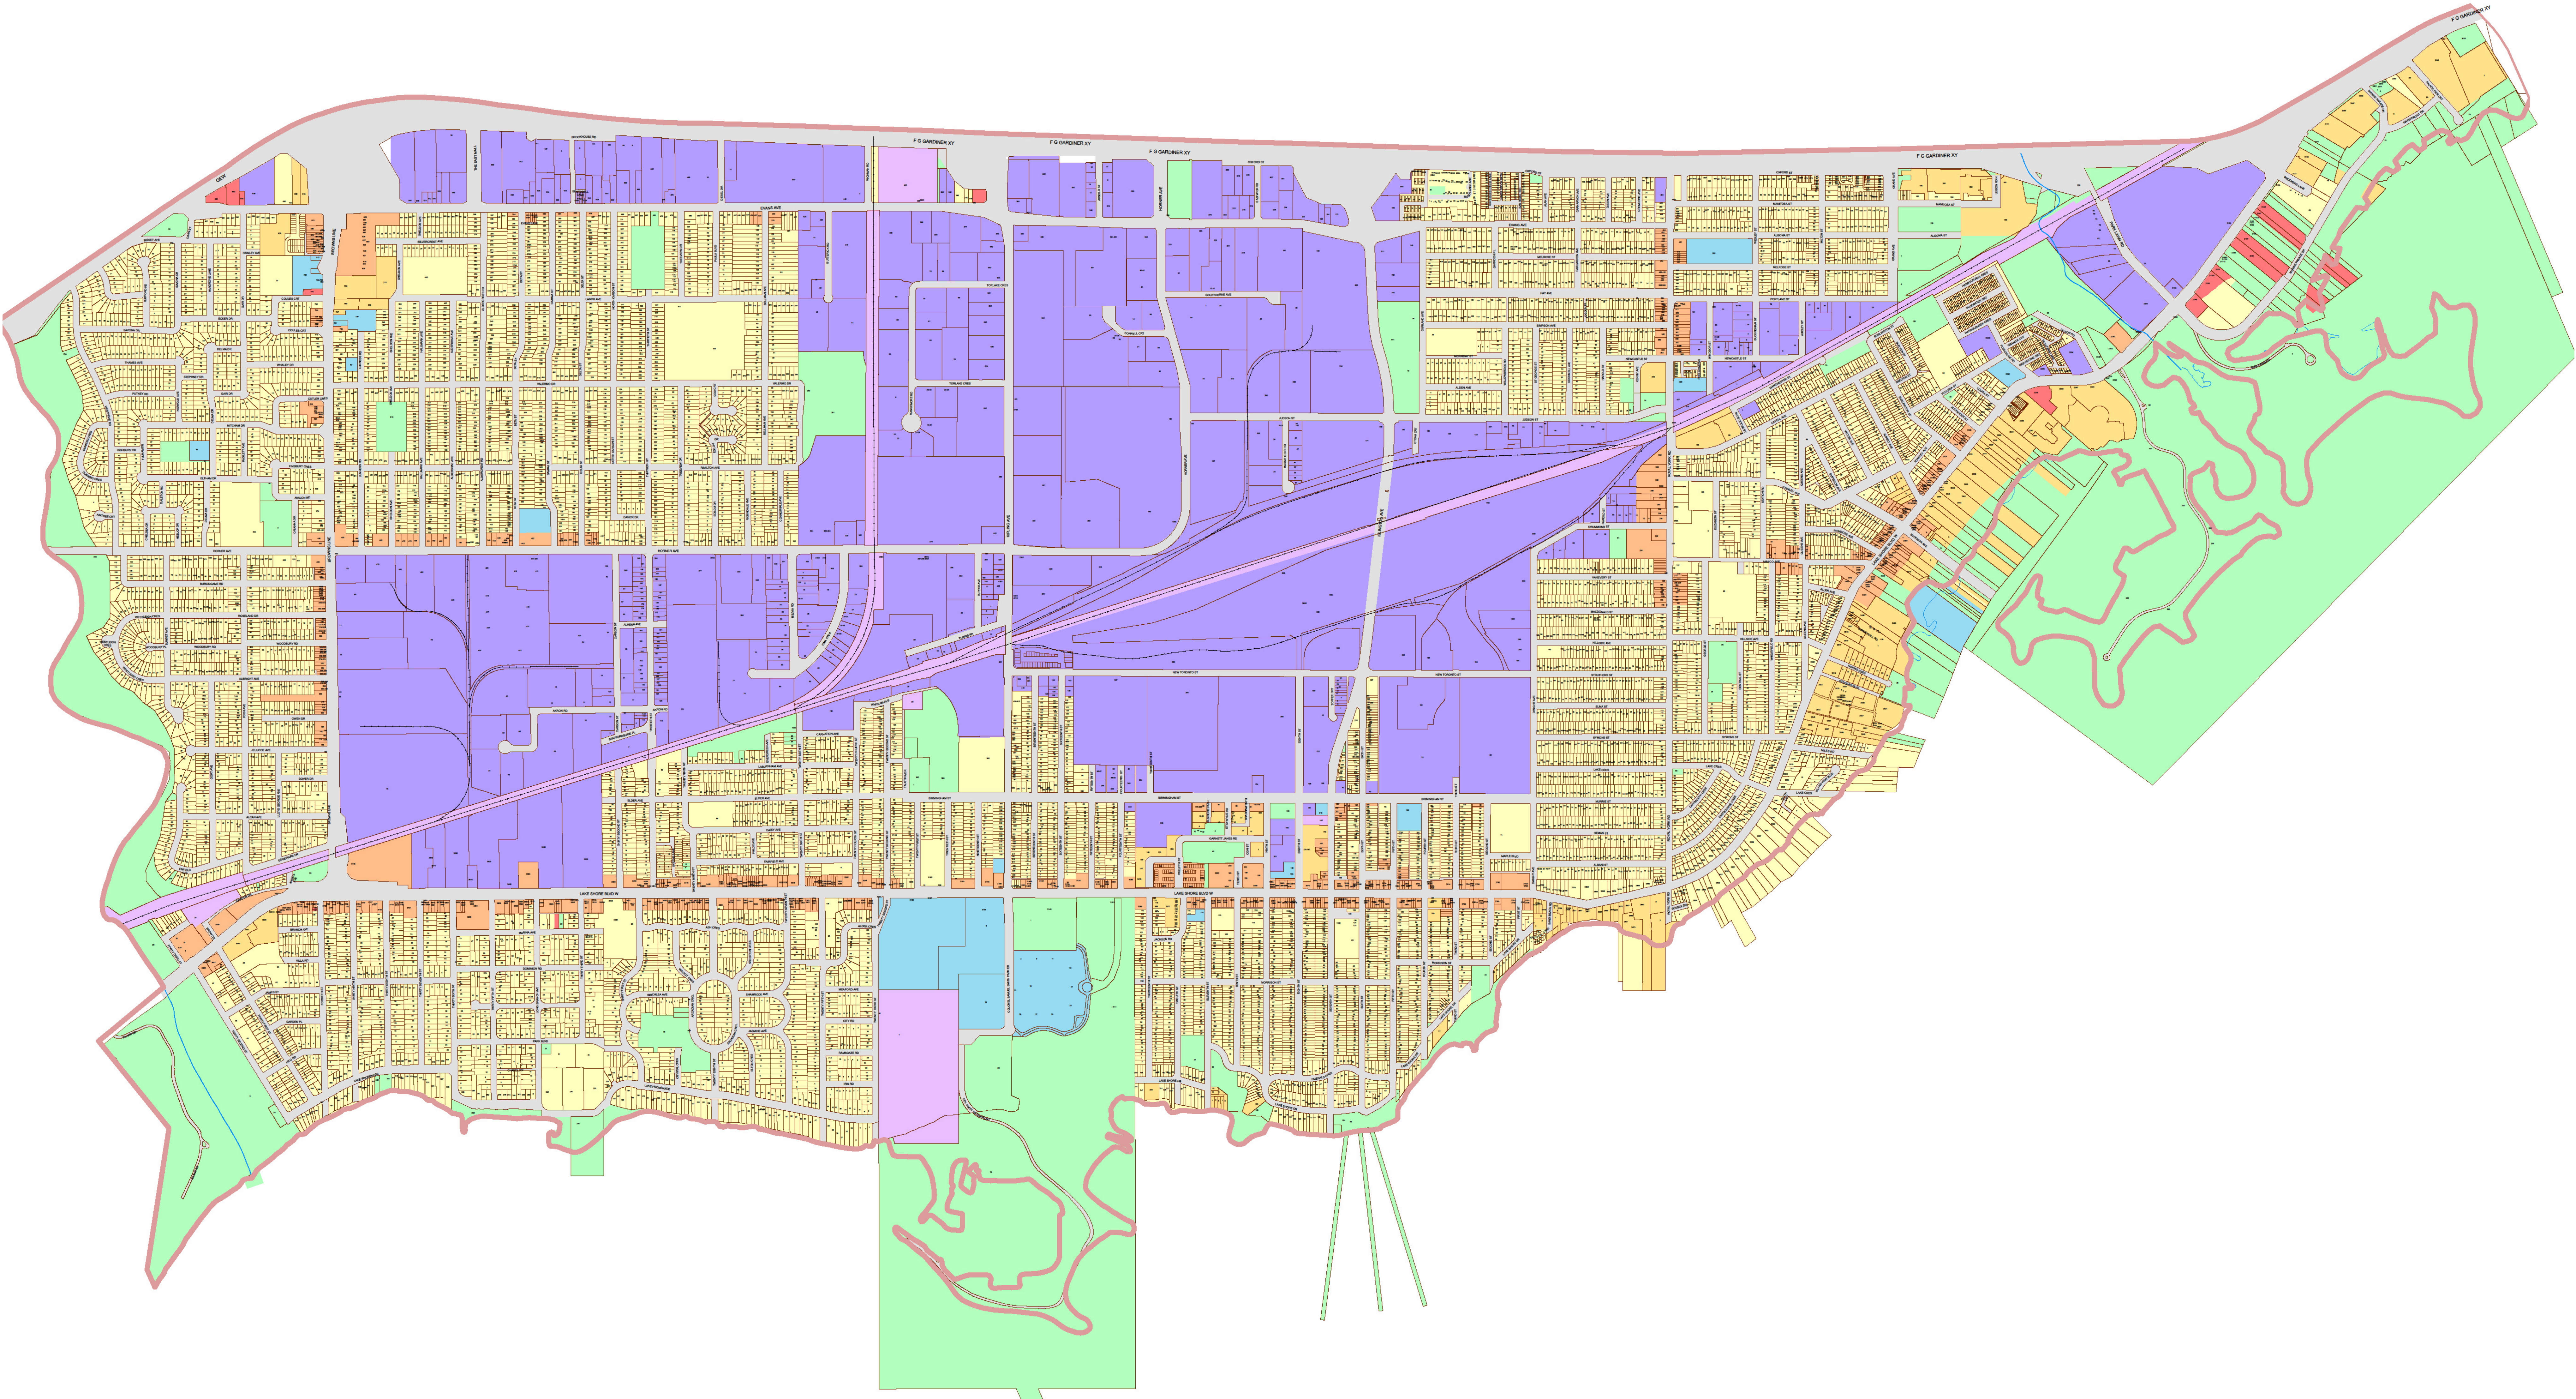

City of Toronto Municipal Code Chapter 694 - Signs - Schedule 'A'

Ward 6:
Etobicoke Lakeshore

Key Map

Legend

- Residential District
- Residential Apartment District
- Commercial District
- Commercial Residential District
- Employment Industrial District
- Employment Industrial Office District
- Institutional District
- Open Space District
- Utility District
- Gardiner Gateway Special Sign District
- Chinatown Special Sign District
- Downtown Yonge Special Sign District
- Dundas Square Special Sign District
- University Avenue Special Sign District
- City Hall and Nathan Phillips Square
Special Sign District

Scale 1:4000

For an electronic version of this map refer to www.toronto.ca/building