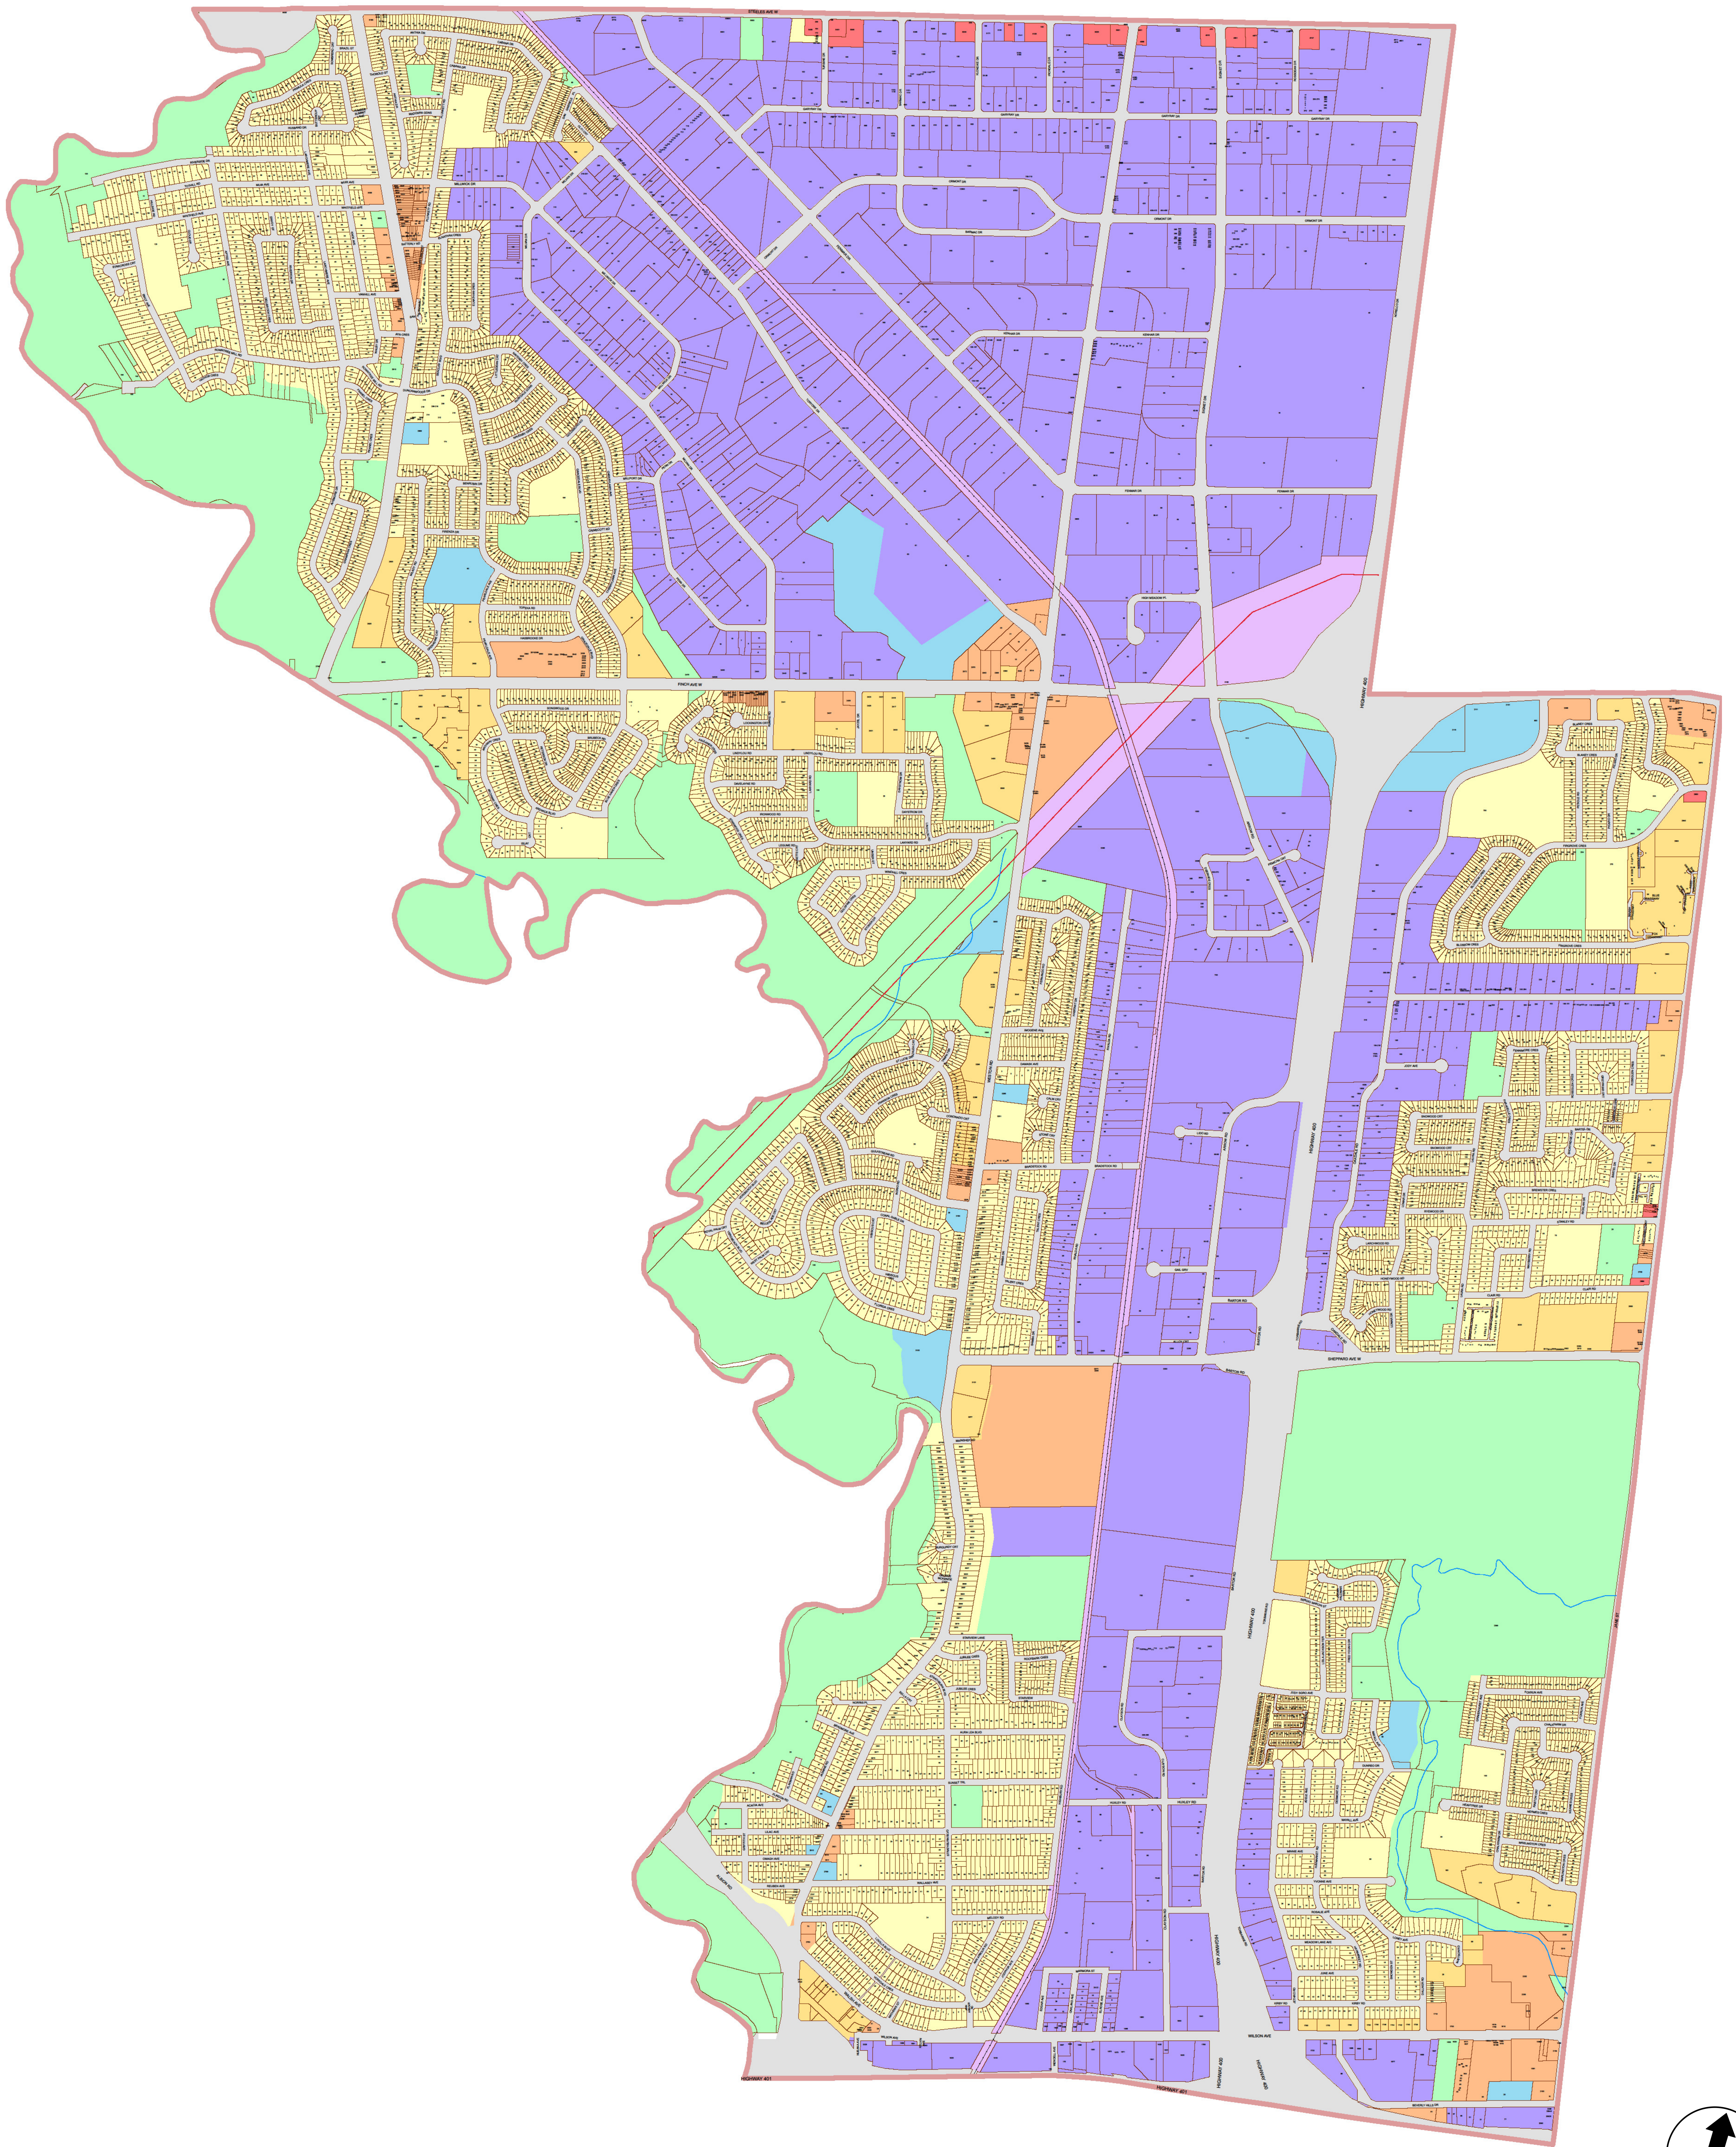

City of Toronto Municipal Code Chapter 694 - Signs - Schedule 'A'

Ward 7:
York West

Key Map

Legend:

	Residential District		Utility District
	Residential Apartment District		Gardiner Gateway Special Sign District
	Commercial District		Chinatown Special Sign District
	Commercial Residential District		Downtown Yonge Special Sign District
	Employment Industrial District		Dundas Square Special Sign District
	Employment Industrial Office District		University Avenue Special Sign District
	Institutional District		City Hall and Nathan Phillips Square Special Sign District
	Open Space District		