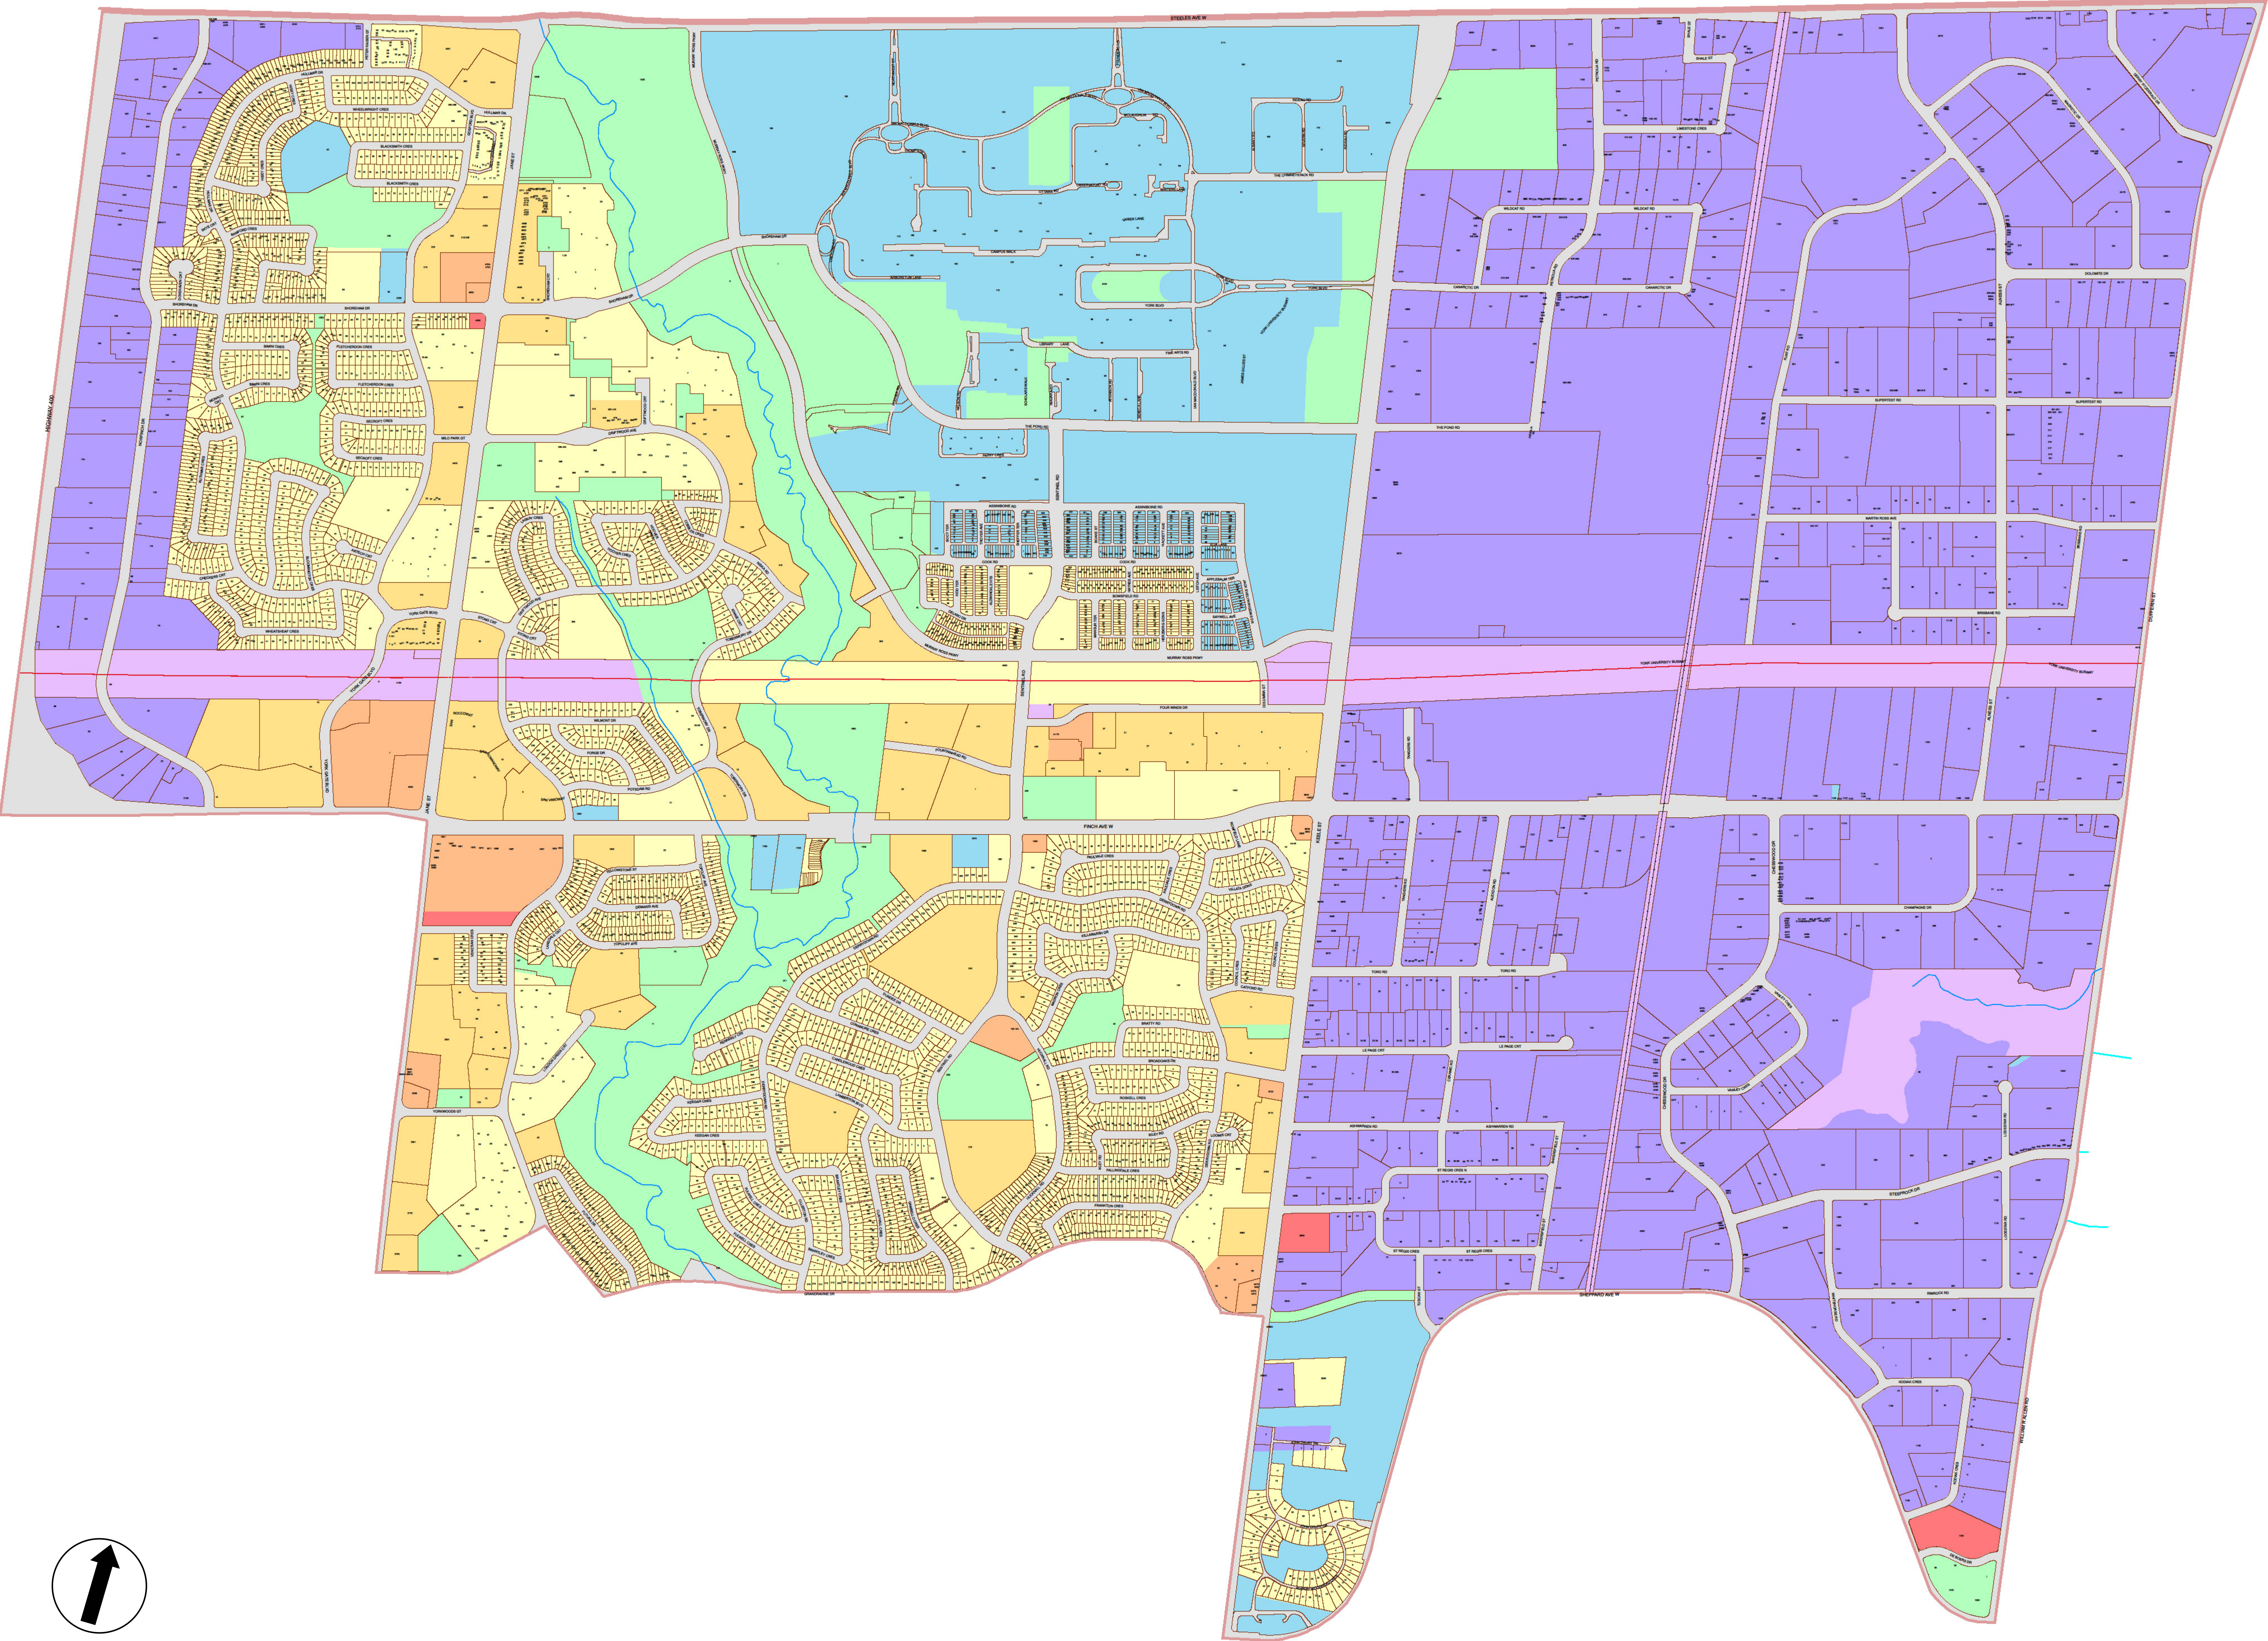

# City of Toronto Municipal Code Chapter 694 - Signs - Schedule 'A'

Ward 8:

York West

Key Map

### Legend

- Residential District
- Residential Apartment District
- Commercial District
- Commercial Residential District
- Employment Industrial District
- Employment Industrial Office District
- Institutional District
- Open Space District
- Utility District
- Gardiner Gateway Special Sign District
- Chinatown Special Sign District
- Downtown Yonge Special Sign District
- Dundas Square Special Sign District
- University Avenue Special Sign District
- City Hall and Nathan Phillips Square  
Special Sign District

Scale 1:4000

For an electronic version of this map refer to [www.toronto.ca/building](http://www.toronto.ca/building)