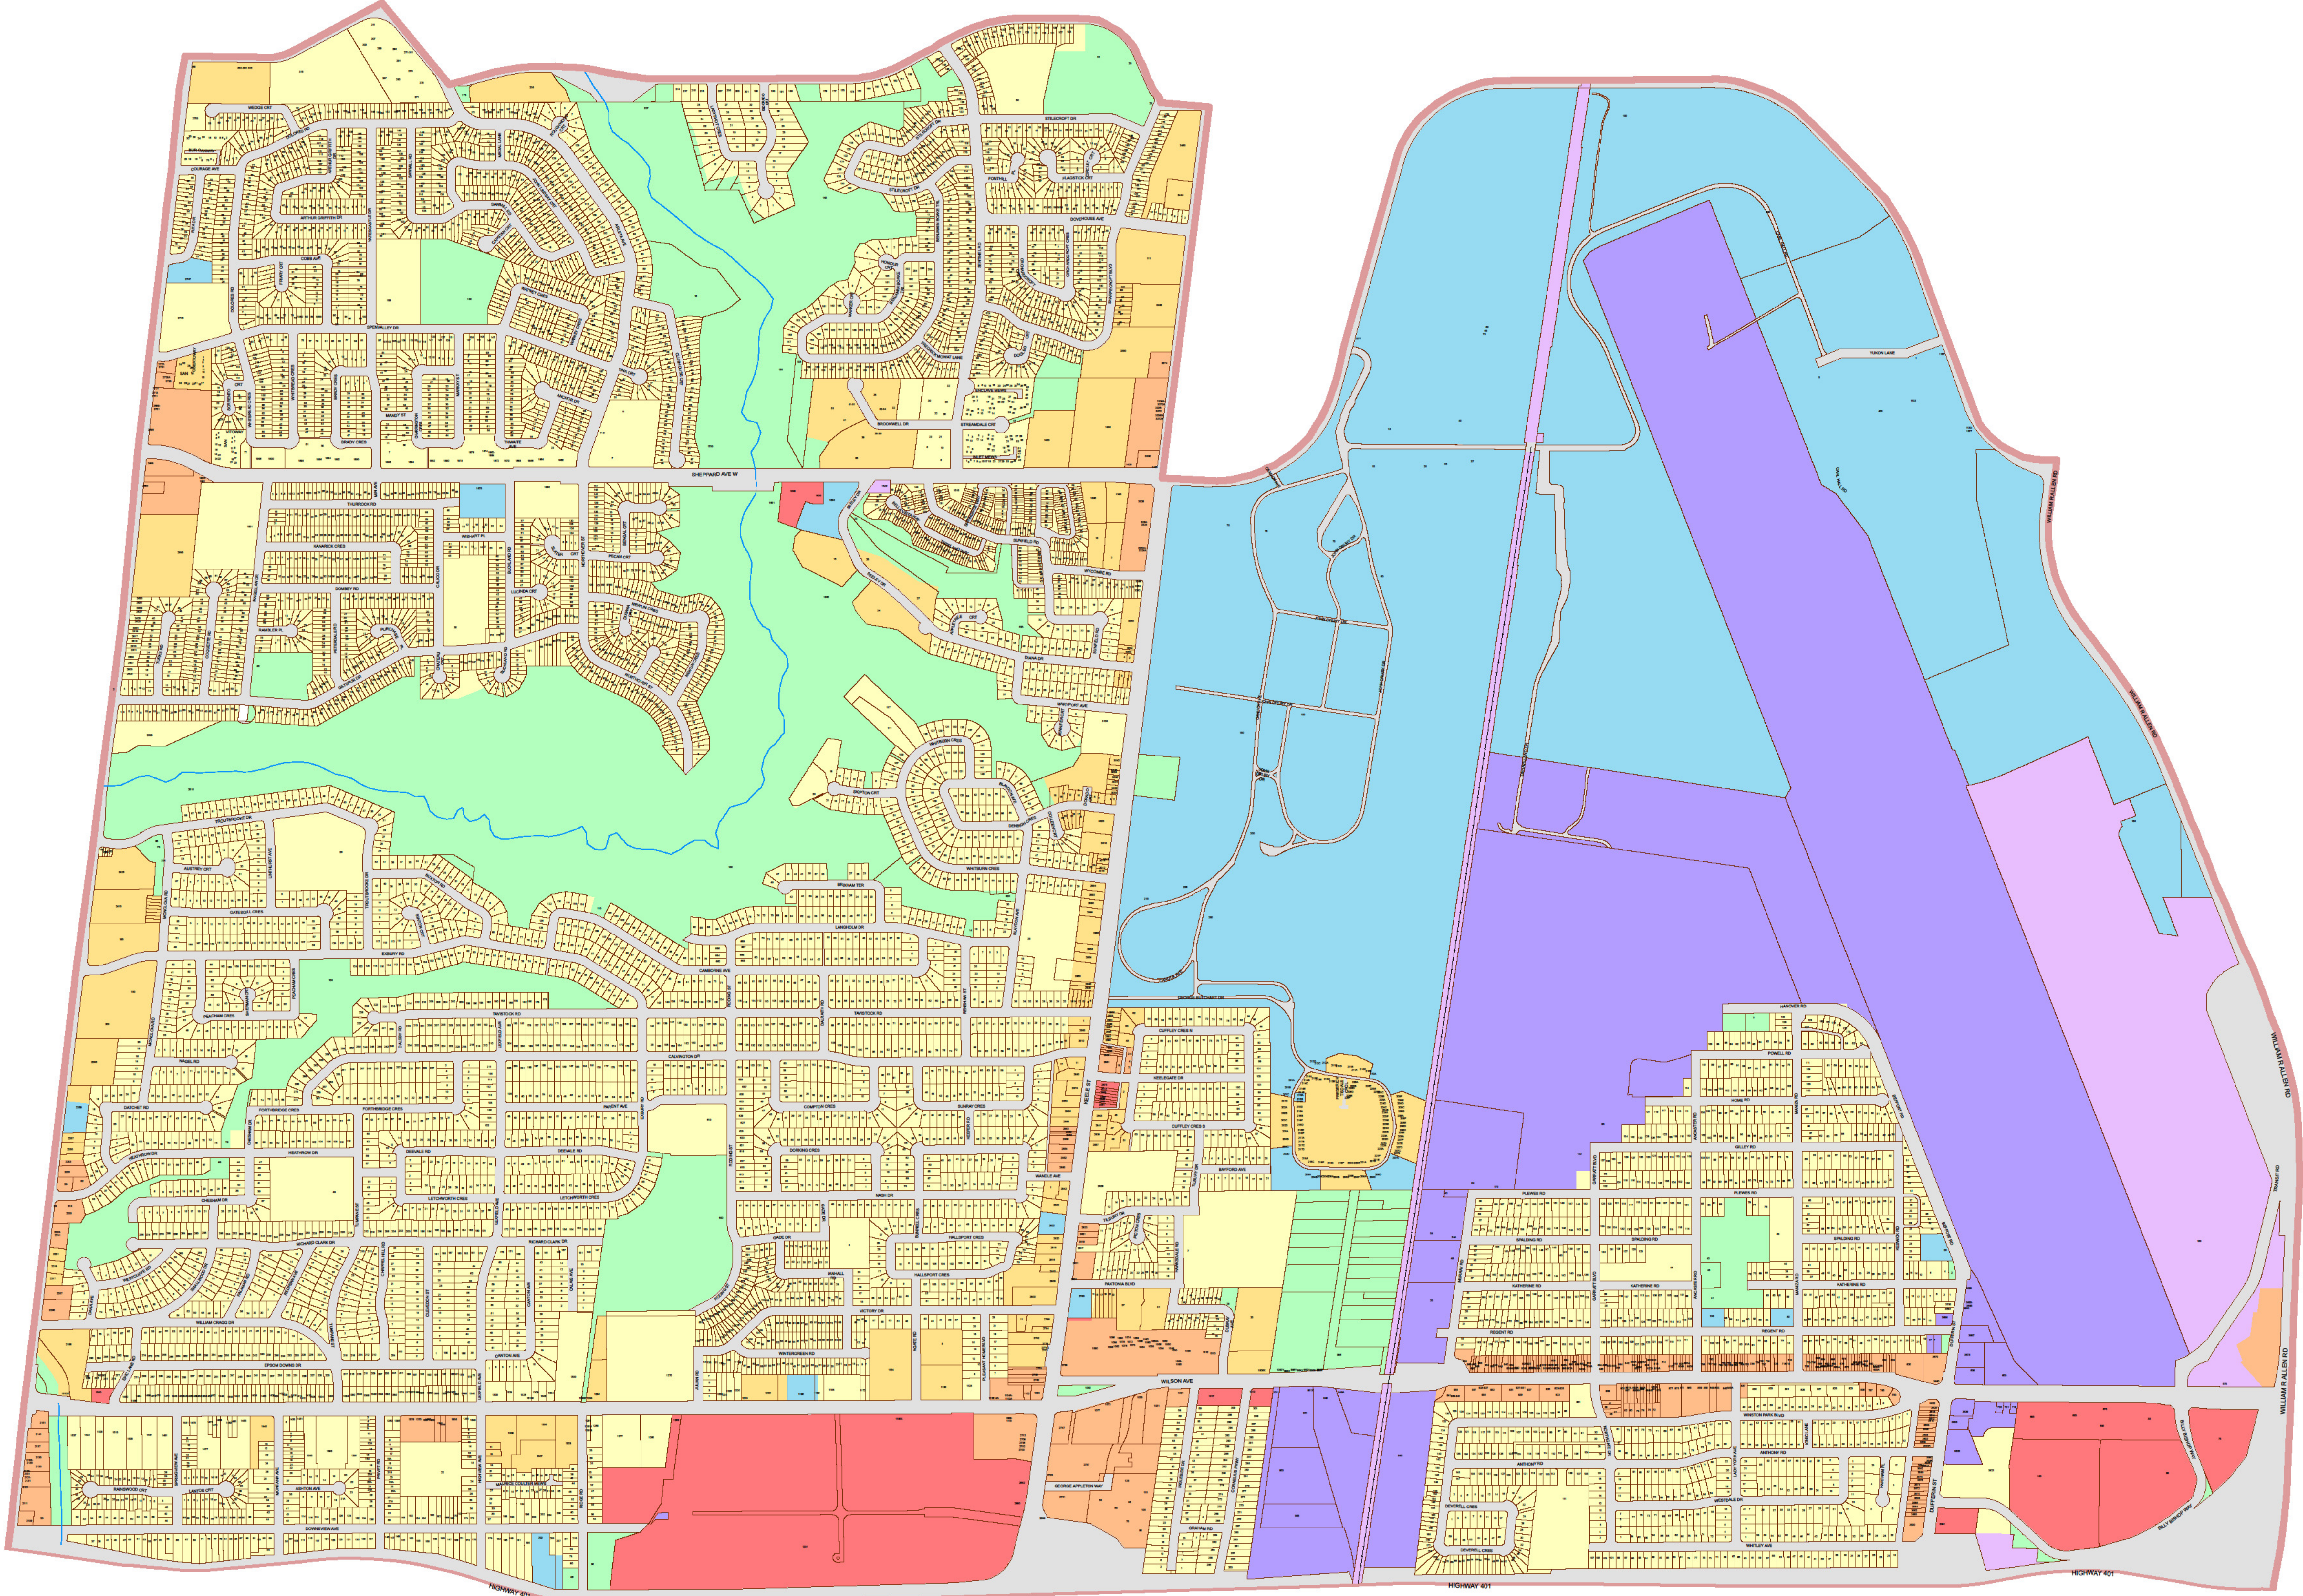

City of Toronto Municipal Code Chapter 694 - Signs - Schedule 'A'

Ward 9:

York Centre

Key Map

Legend

- Residential District
- Residential Apartment District
- Commercial District
- Commercial Residential District
- Employment Industrial District
- Employment Industrial Office District
- Institutional District
- Open Space District
- Utility District
- Gardiner Gateway Special Sign District
- Chinatown Special Sign District
- Downtown Yonge Special Sign District
- Dundas Square Special Sign District
- University Avenue Special Sign District
- City Hall and Nathan Phillips Square
Special Sign District

Scale 1:4000

For an electronic version of this map refer to www.toronto.ca/building