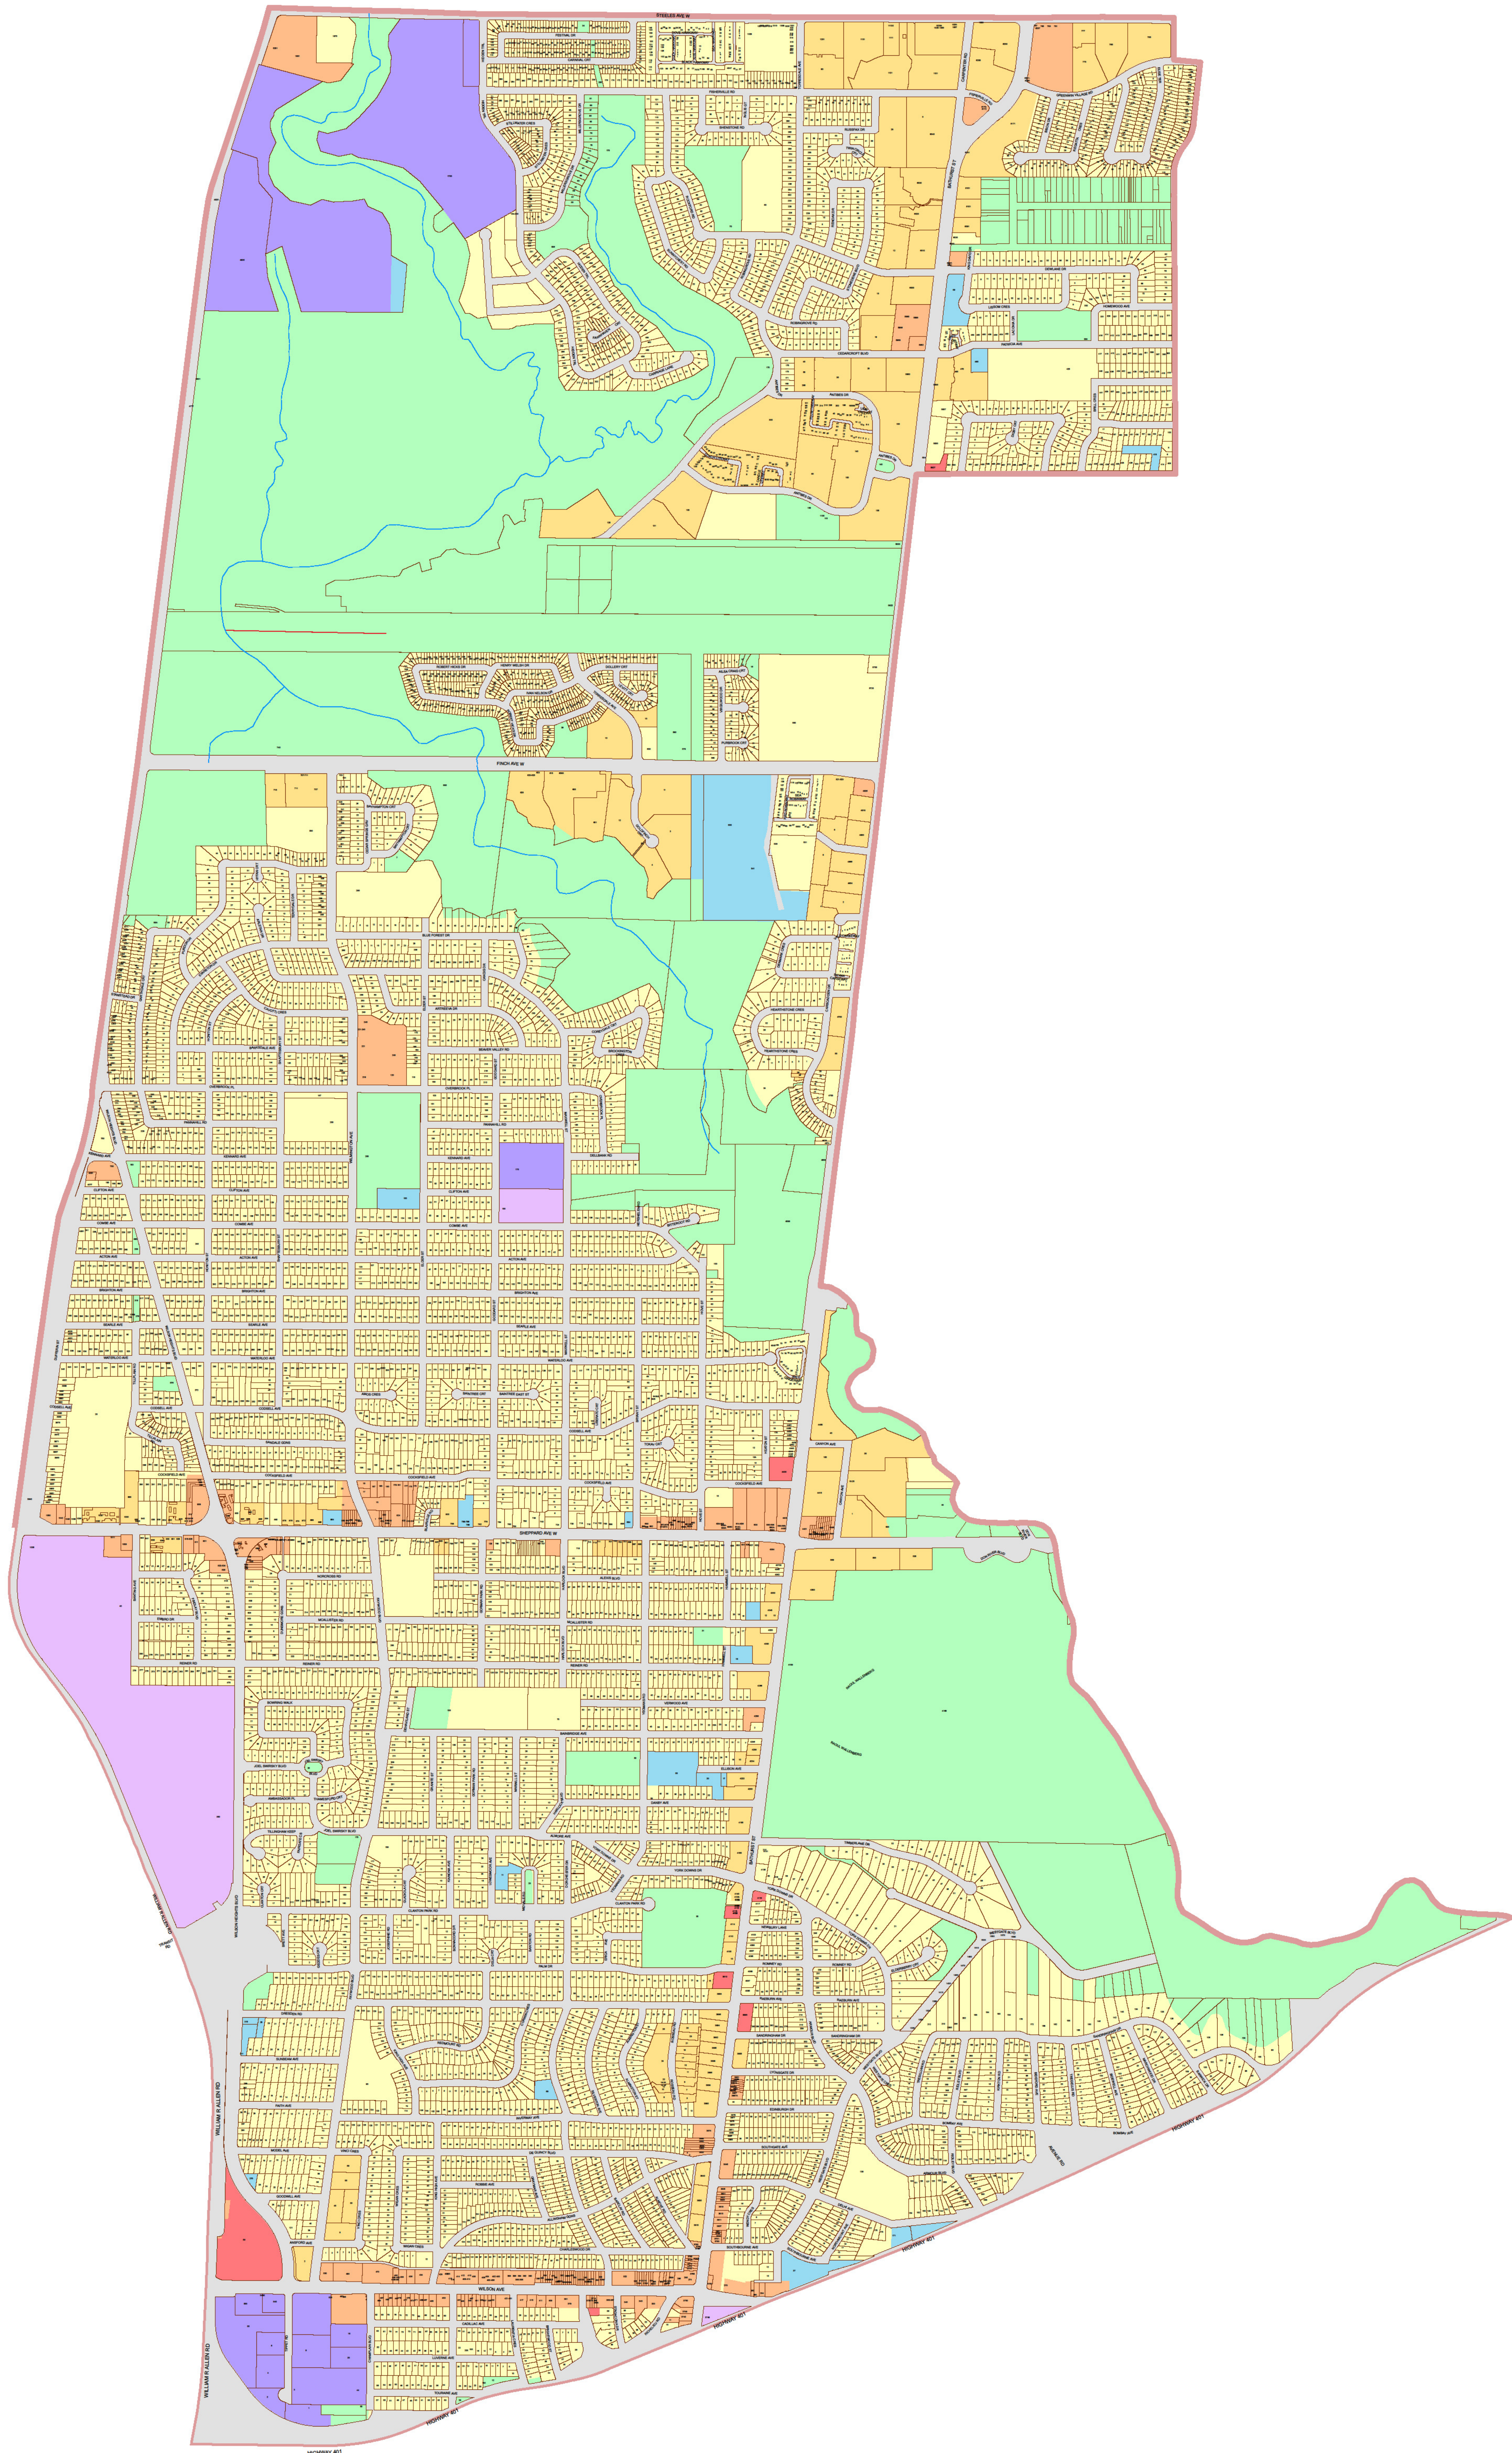

City of Toronto Municipal Code Chapter 694 - Signs - Schedule 'A'

Ward 10:
York Centre

Key Map

Legend:

	Residential District		Utility District
	Residential Apartment District		Gardiner Gateway Special Sign District
	Commercial District		Chinatown Special Sign District
	Commercial Residential District		Downtown Yonge Special Sign District
	Employment Industrial District		Dundas Square Special Sign District
	Employment Industrial Office District		University Avenue Special Sign District
	Institutional District		City Hall and Nathan Phillips Square Special Sign District
	Open Space District		