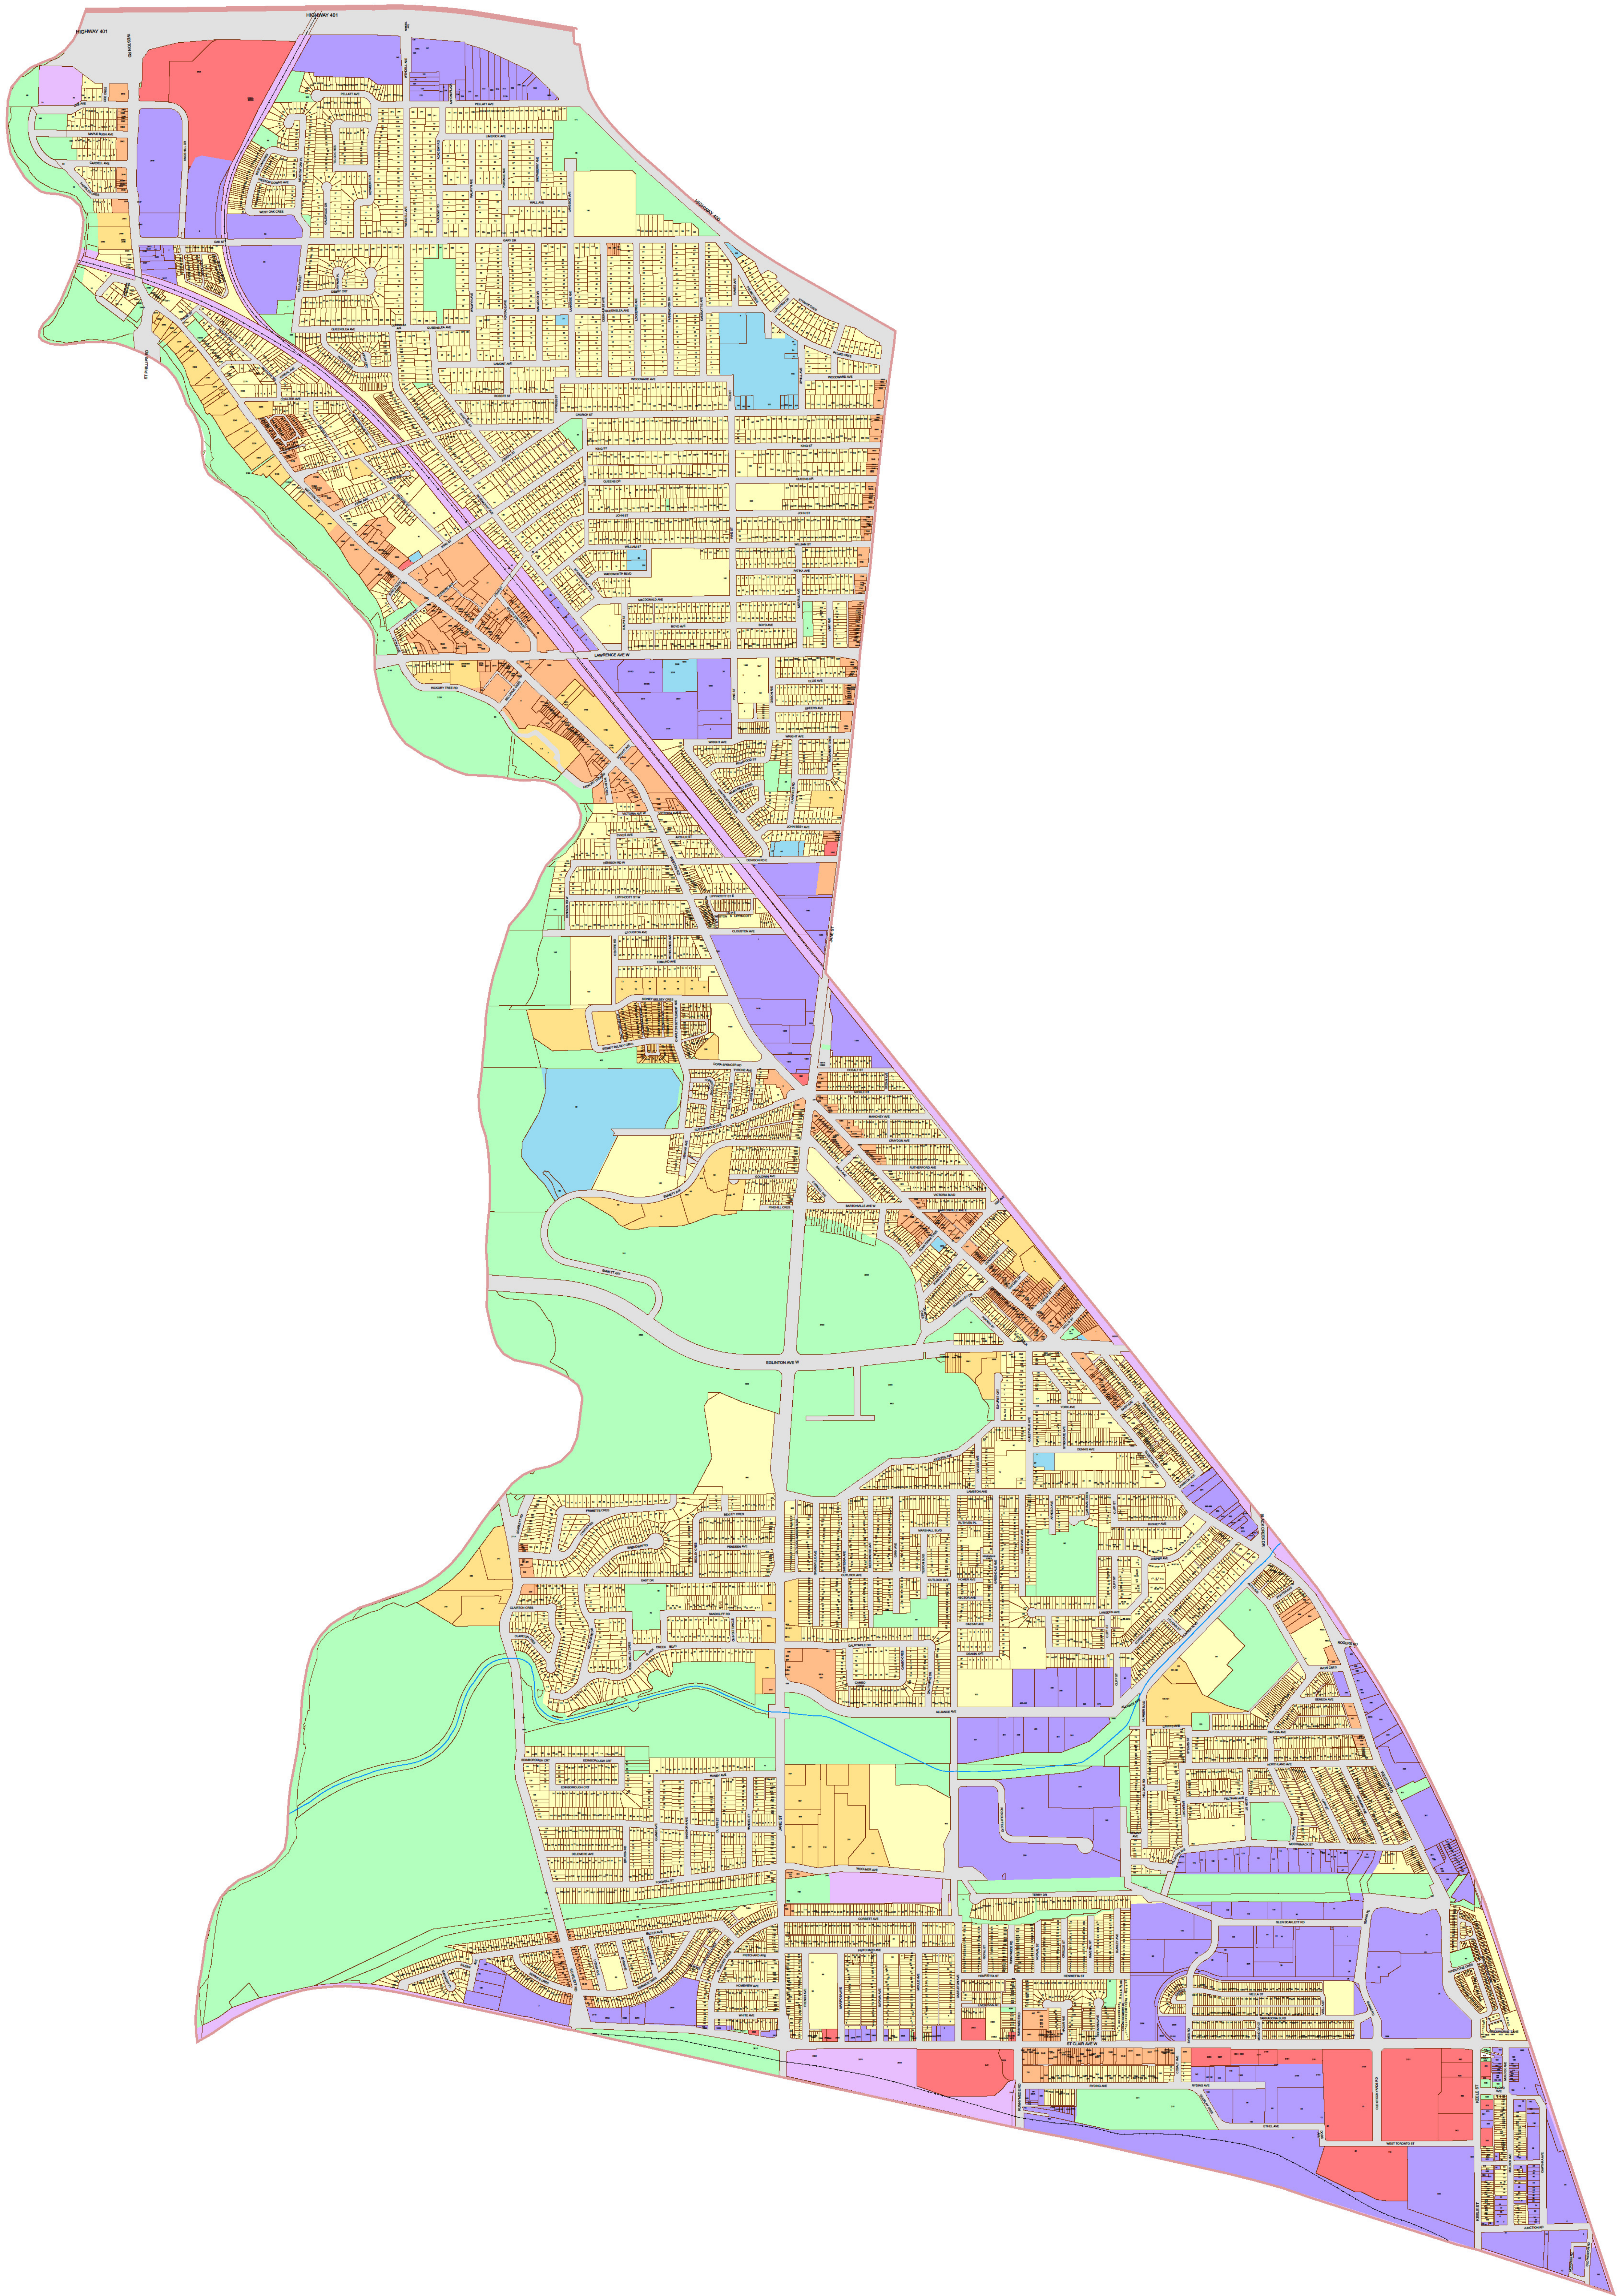

City of Toronto Municipal Code Chapter 694 - Signs - Schedule 'A'

Ward 11:

York South-Weston

Key Map

Legend:

	Residential District		Utility District
	Residential Apartment District		Gardiner Gateway Special Sign District
	Commercial District		Chinatown Special Sign District
	Commercial Residential District		Downtown Yonge Special Sign District
	Employment Industrial District		Dundas Square Special Sign District
	Employment Industrial Office District		University Avenue Special Sign District
	Institutional District		City Hall and Nathan Phillips Square Special Sign District
	Open Space District		